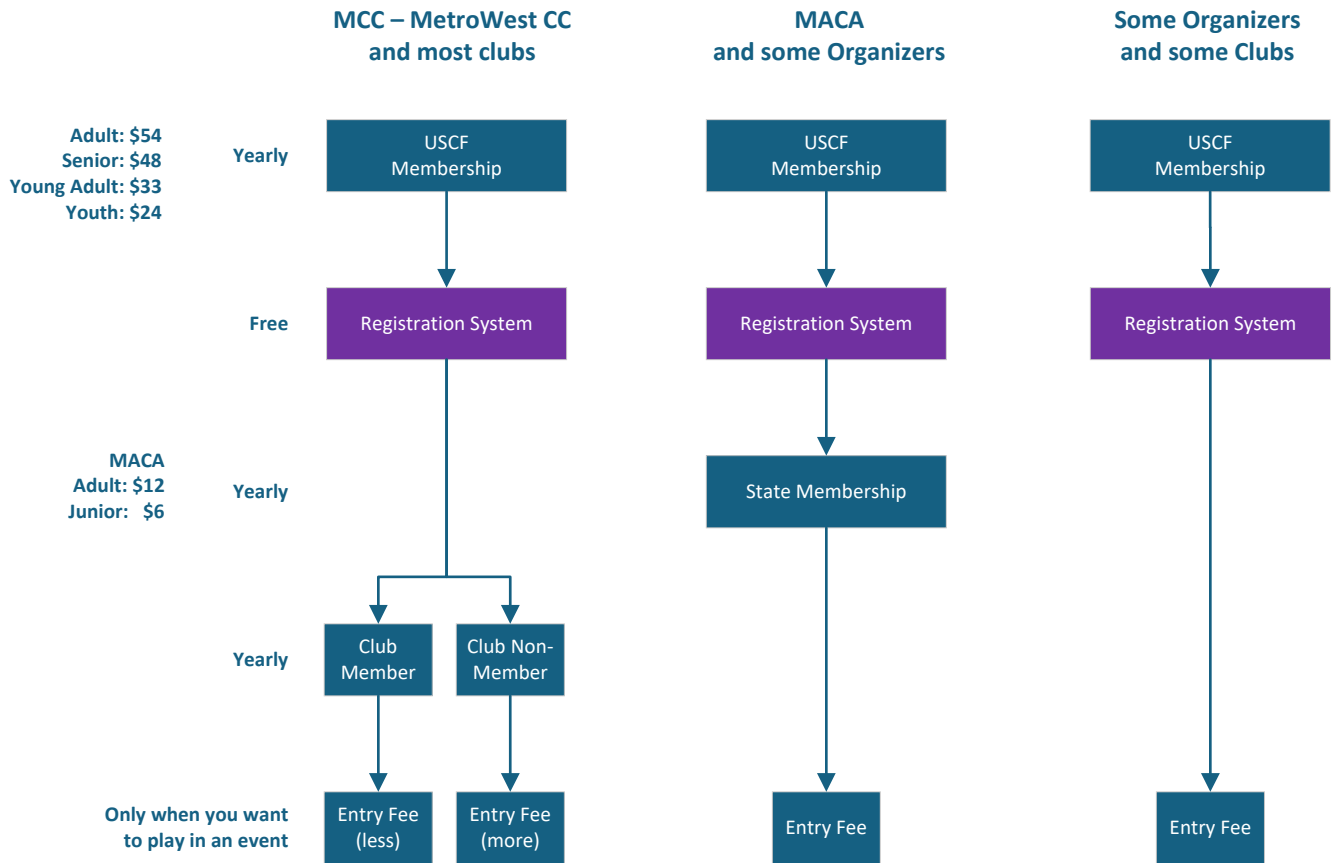

Explanation of Fees and some terminology

Revised: 2025-02-23

For the MCC – MetroWest CC:
Membership: \$45

Monthly Event:

4-week months: Members: \$32 Non-Members: \$42
5-week months: Members: \$40 Non-Members: \$50

Who uses which Registration Systems

MCC – NACHessHub
MACA – NACHessHub
MACA – MACA Online Form
Some Organizers: MACA Online Form
Some Organizers: ChessAction
CCA - ChessAction

Sections:

Some events have a different Entry Fee based on “Sections”
Sections are a range of player “Ratings”
Players cannot play in sections that are less than their Rating but often may play in higher sections

Rounds:

A “Round” is a single game
Some events have multiple rounds per day
Clubs that are “Weeknight Clubs” generally play one Round per Night unless explicitly stated otherwise
For Weeknight Clubs that play one game per week, the number of Rounds means the number of weeks
Many, but not all, Weeknight clubs start their first Round (week) in the first week of the month

The MCC always starts Round 1 for a new event on the First Wednesday of the month

BYE:

A BYE is a request to not play a Round
Some BYEs are given ½ points in the event