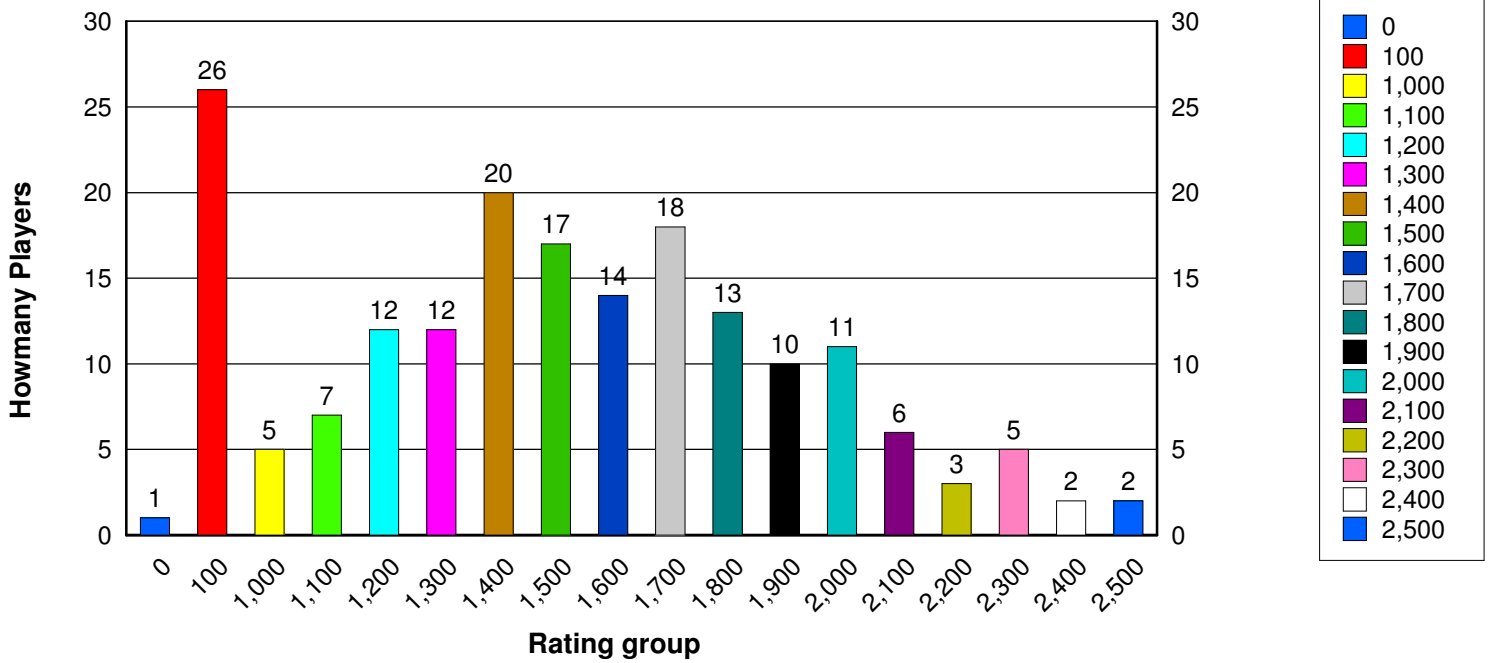

184 Players have played in one of the last Twelve MCC events

This page is scheduled to be updated at least every even month when the rating supplements are issued.

09-24-07

122 are Members

170 have Email

1512 is the average Rating

Rating Distribution