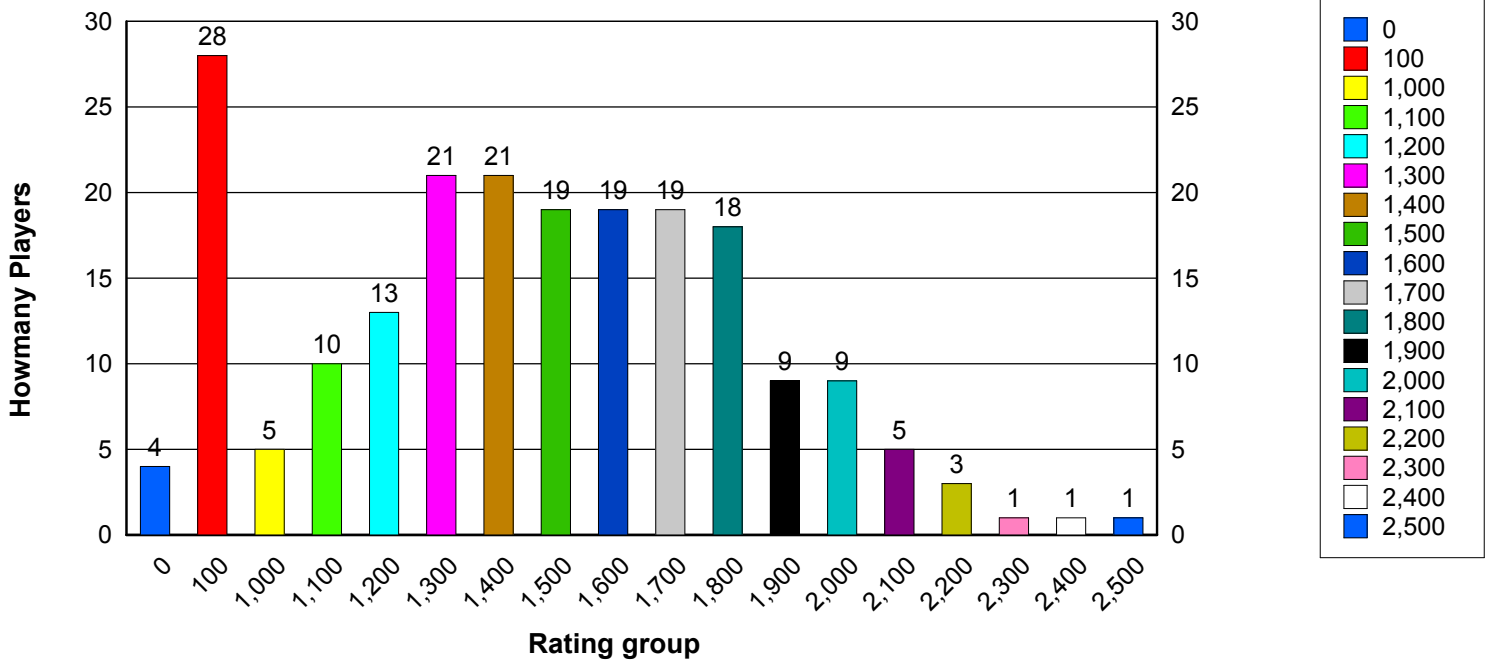

206 Players have played in one of the last Twelve MCC events

This page is scheduled to be updated at least every even month when the rating supplements are issued.

08-12-06

131 are Members

190 have Email

1455 is the average Rating

Rating Distribution