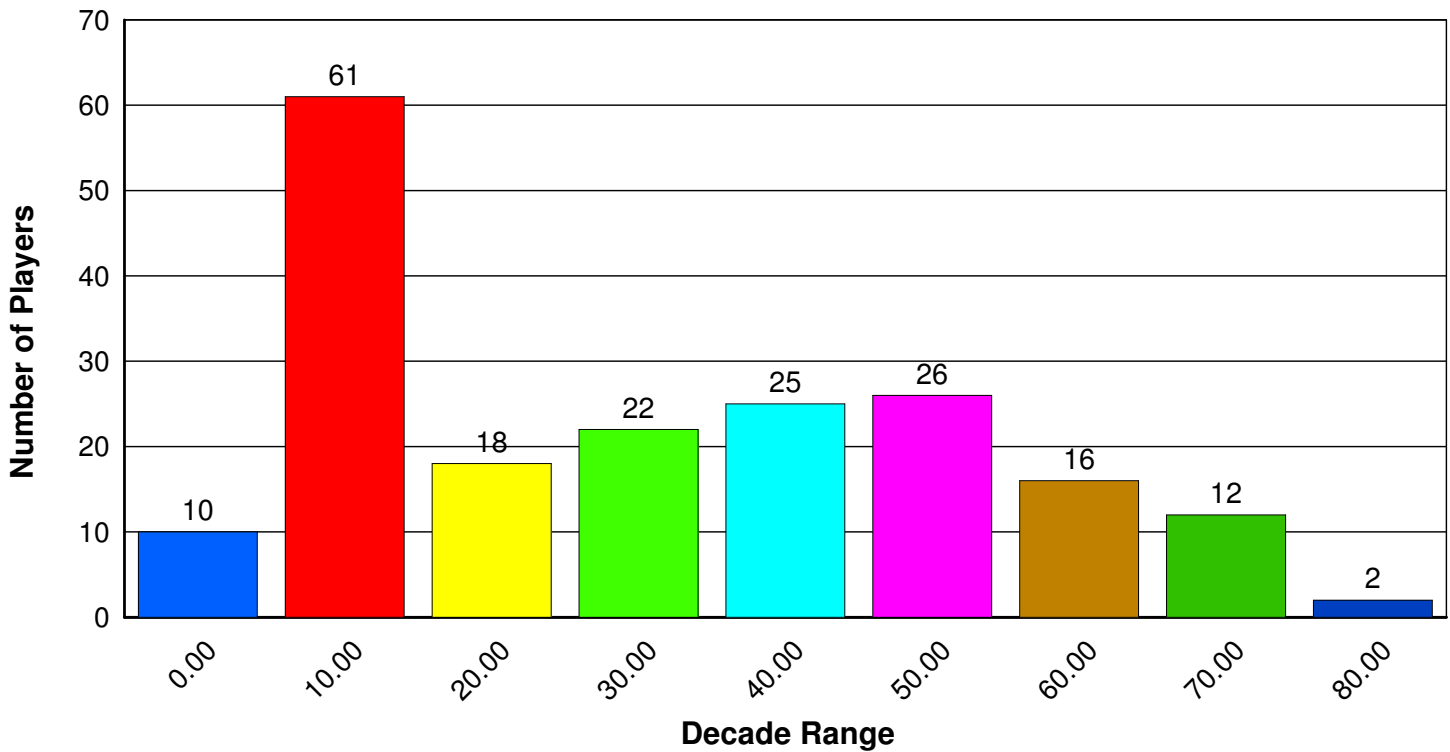

04-22-09

Age distribution of Players in the last 12 Events

Age distribution of Players in the last 12 Events