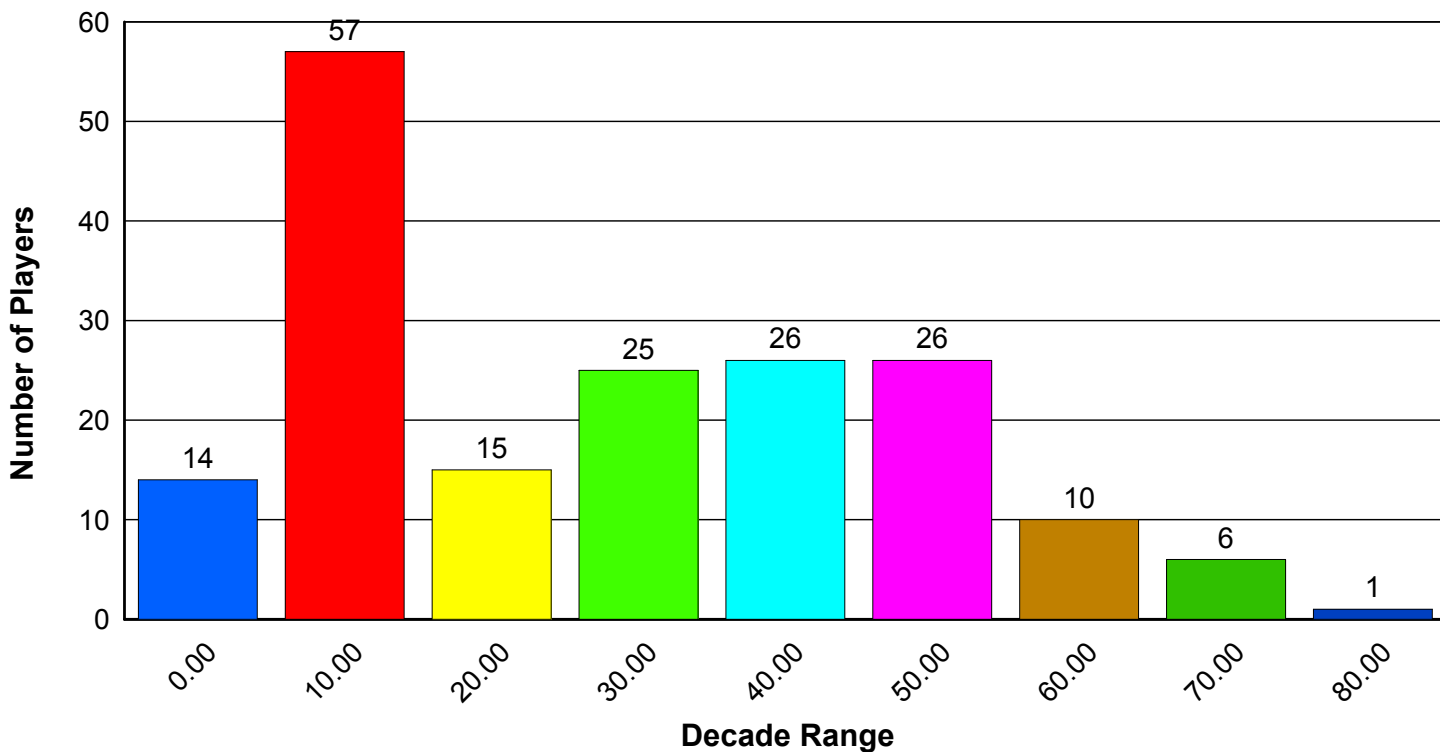

## Age distribution of Players in the last 12 Events