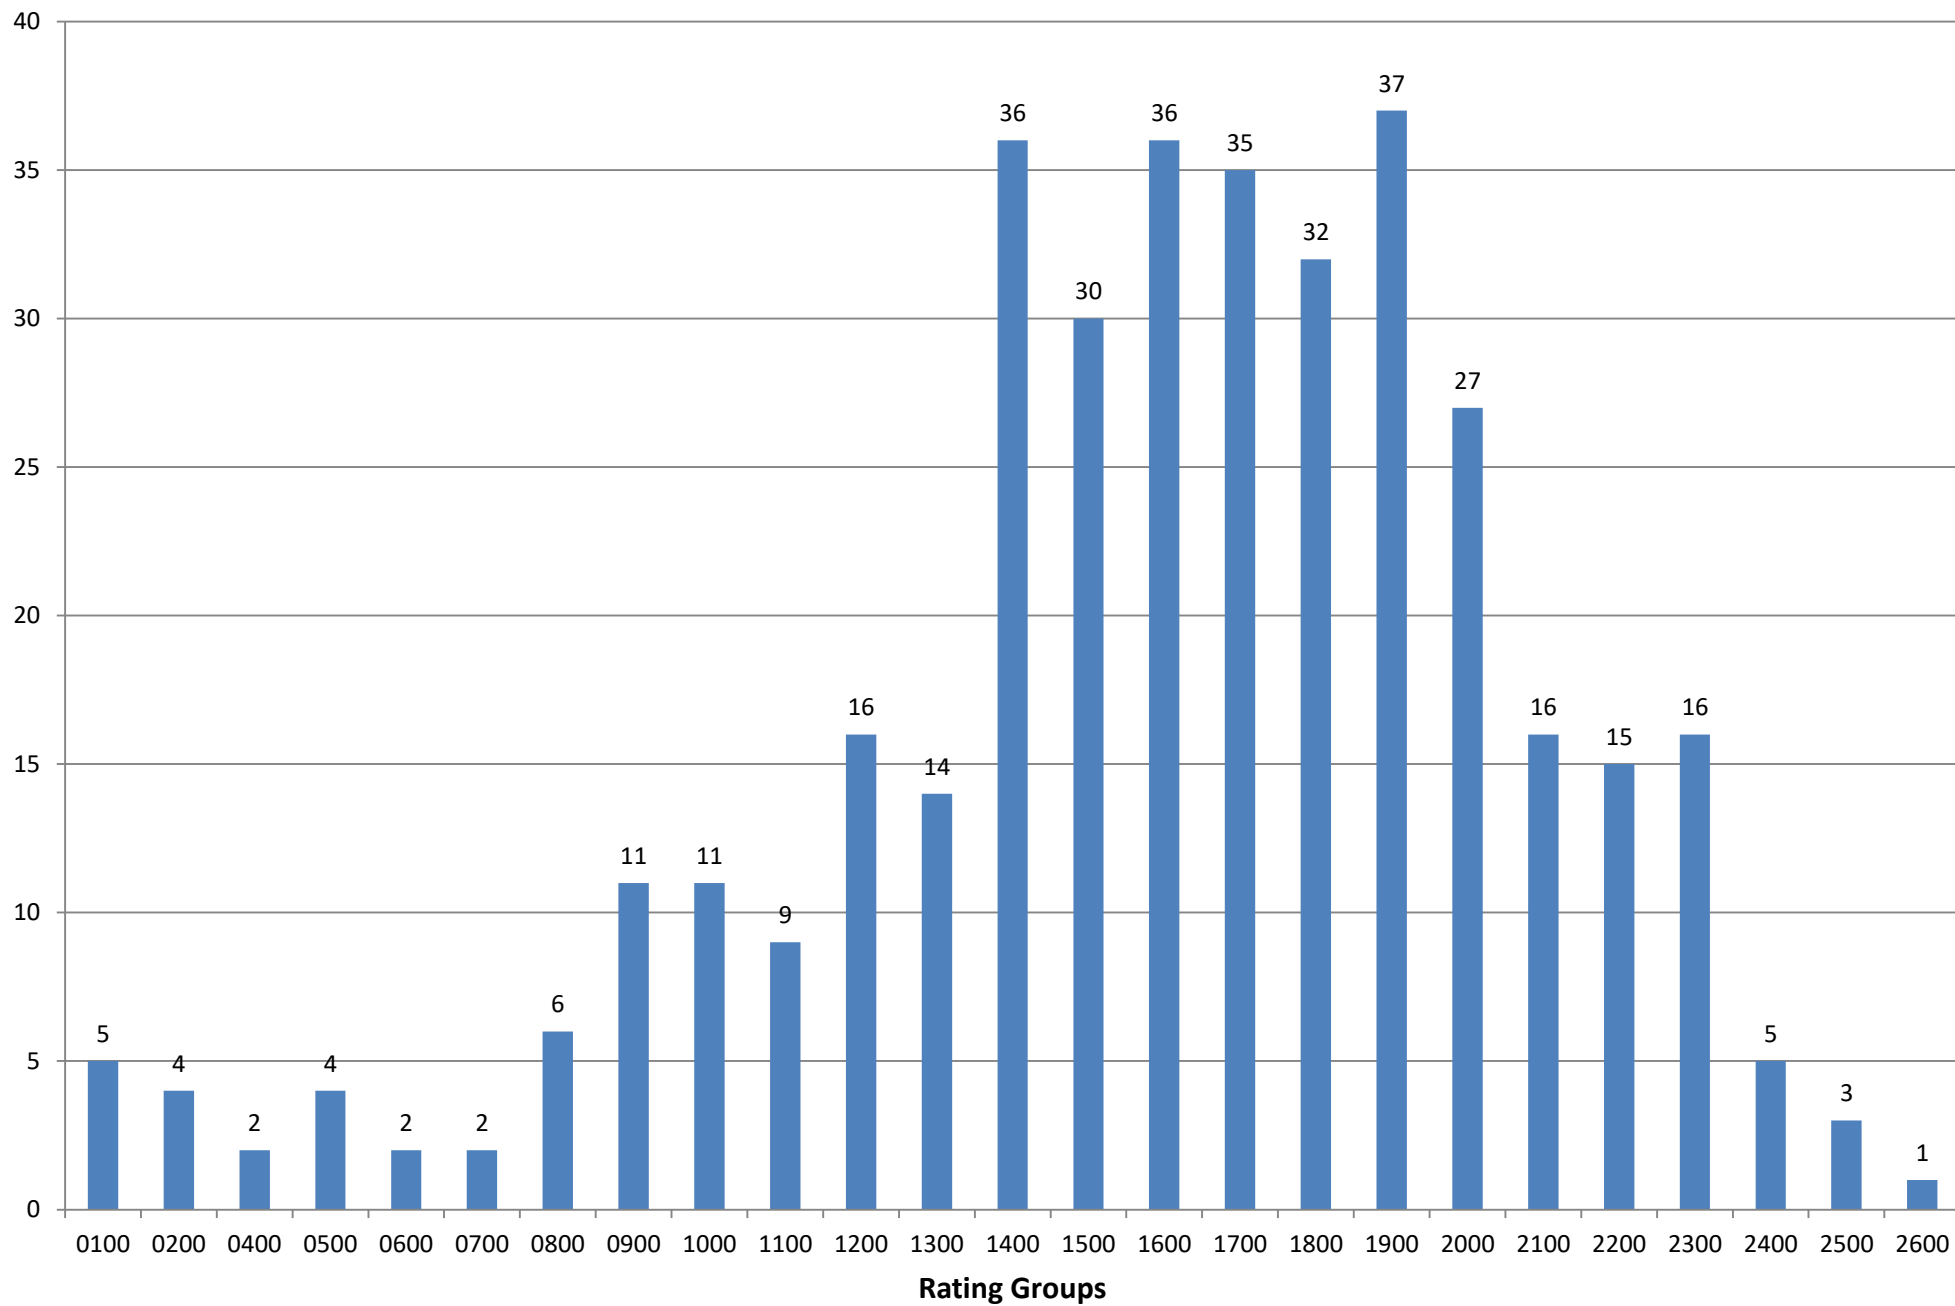

Charts in this PDF

- 1 Rating Distribution for the - players we keep stickers ready for - (USCF is current OR USCF expired less than 2 years ago)
- 2 Rating Distribution for those - who have played in the last 12 months
- 3 "Natural" Sections for the - players we keep stickers ready for - (USCF is current OR USCF expired less than 2 years ago)
- 4 "Natural" Sections for those - who have played in the last 12 months

Rating Distribution for the players we keep stickers ready for

(USCF is current OR USCF expired less than 2 years ago)

Rating Distribution for those

who have played in the last 12 months

**"Natural" Sections for the
players we keep stickers ready for**
(USCF is current OR USCF expired less than 2 years ago)

"Natural" Sections for those

who have played in the last 12 months