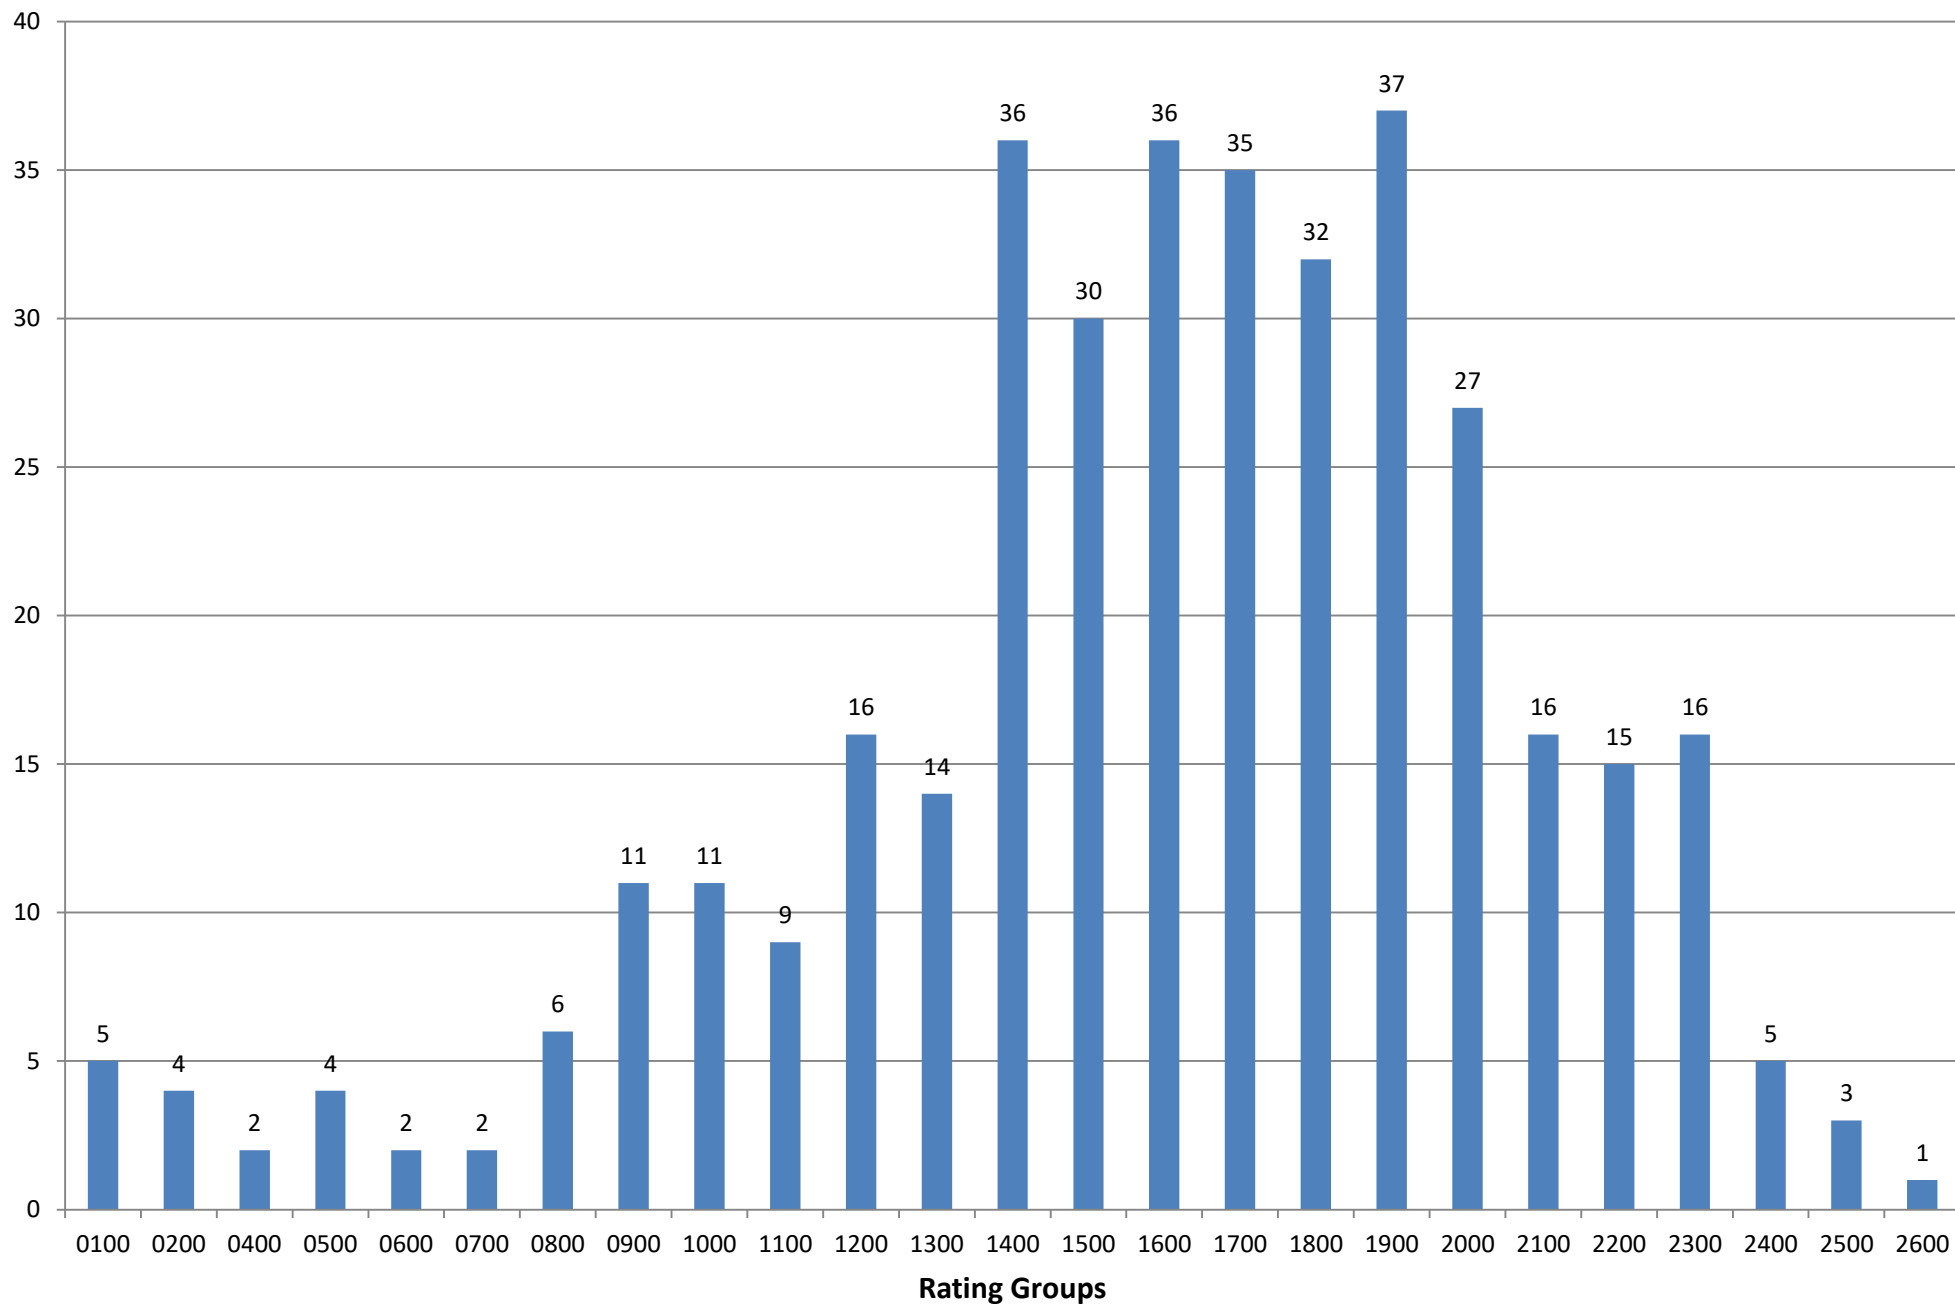

## Charts in this PDF

- 1 Rating Distribution for the - players we keep stickers ready for - (USCF is current OR USCF expired less than 2 years ago)
- 2 Rating Distribution for those - who have played in the last 12 months
- 3 "Natural" Sections for the - players we keep stickers ready for - (USCF is current OR USCF expired less than 2 years ago)
- 4 "Natural" Sections for those - who have played in the last 12 months

# Rating Distribution for the players we keep stickers ready for

(USCF is current OR USCF expired less than 2 years ago)

# Rating Distribution for those

who have played in the last 12 months

**"Natural" Sections for the  
players we keep stickers ready for**  
(USCF is current OR USCF expired less than 2 years ago)

# "Natural" Sections for those

who have played in the last 12 months