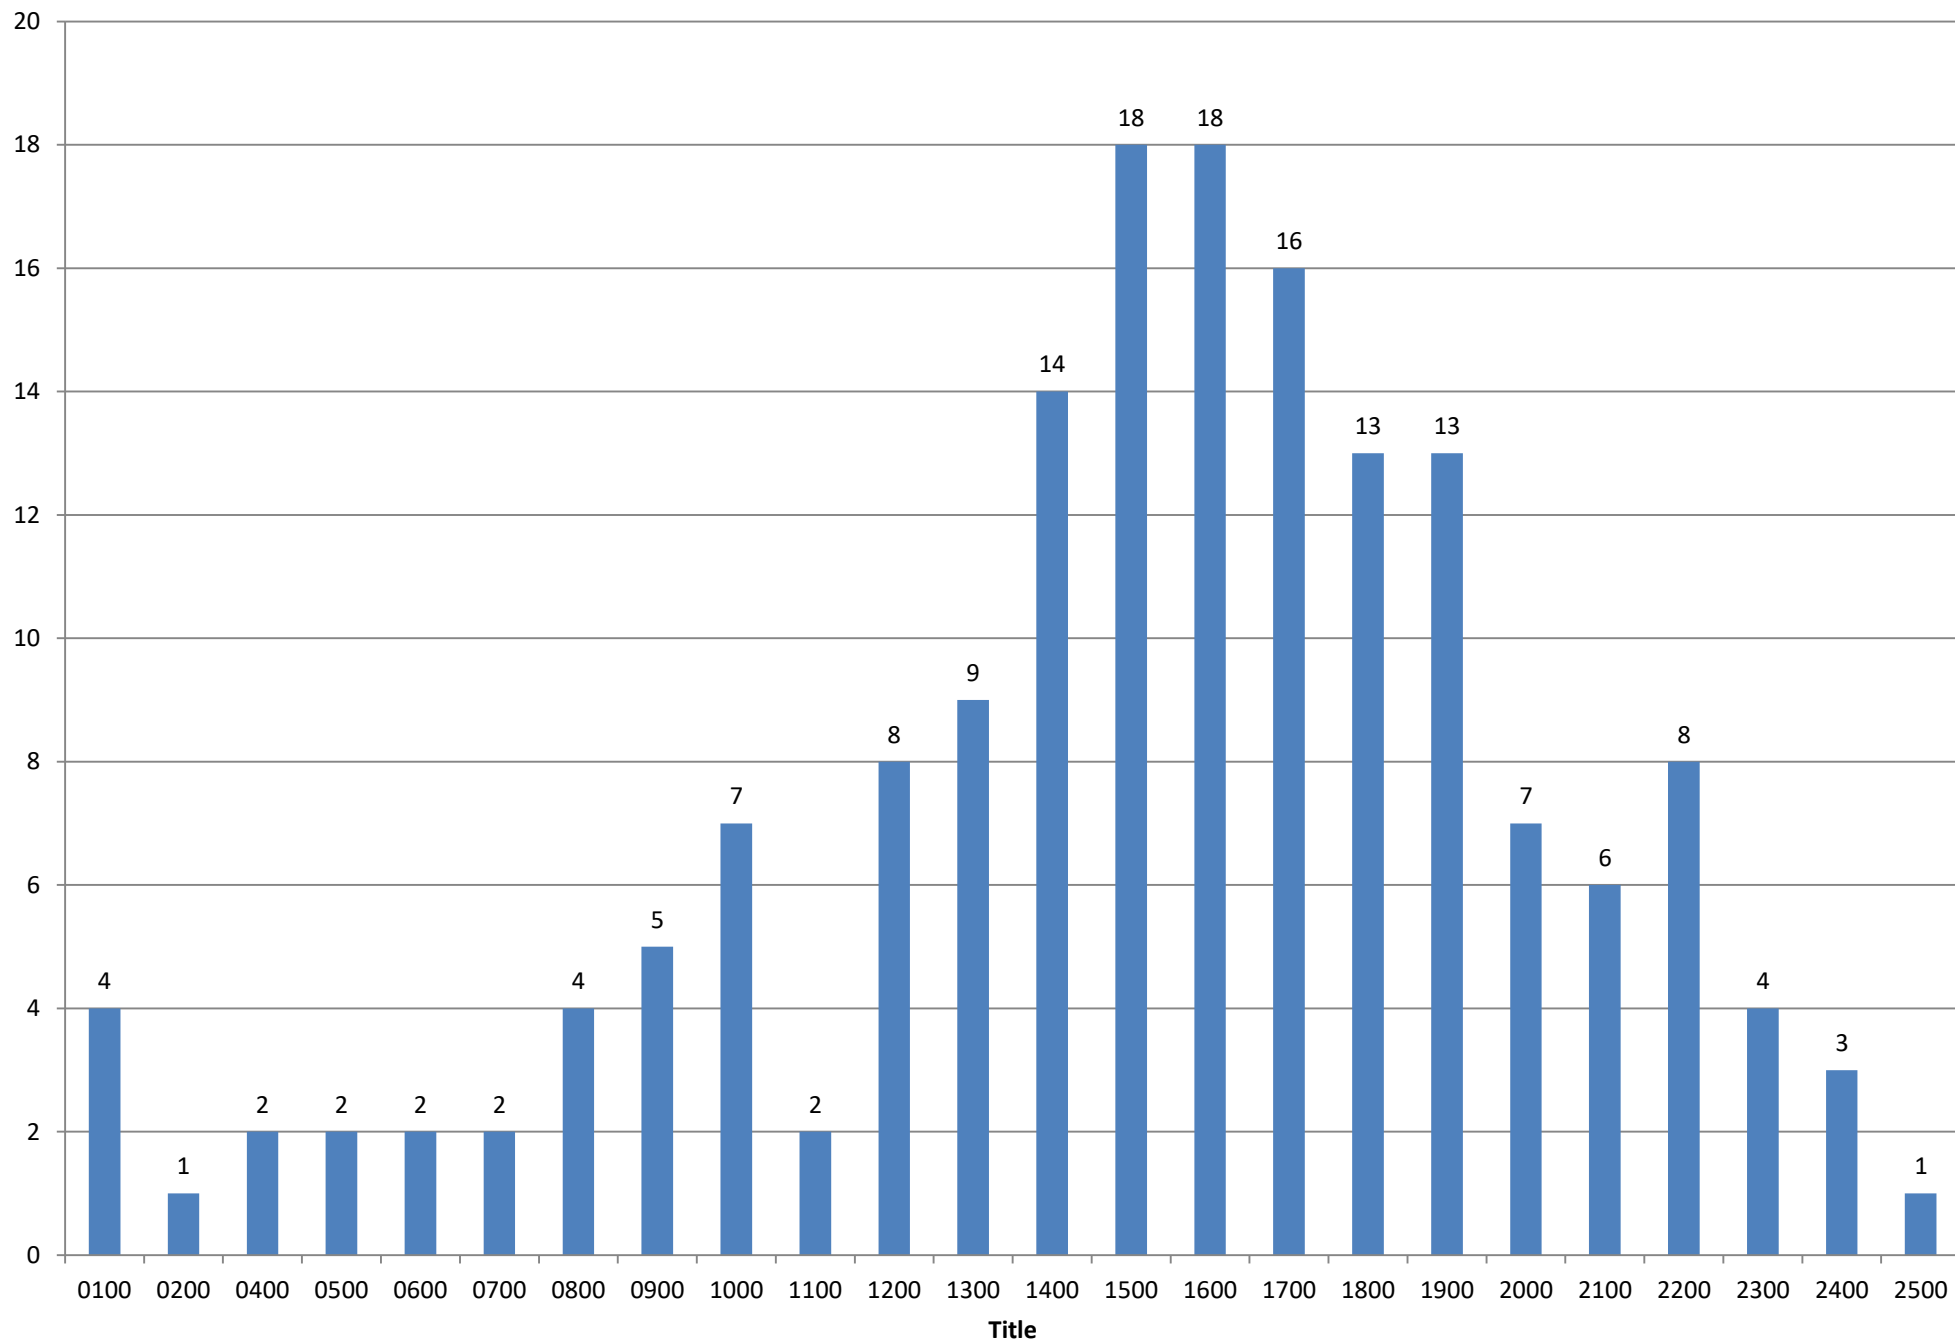

Rating Distribution for those

who have played in the last 12 months