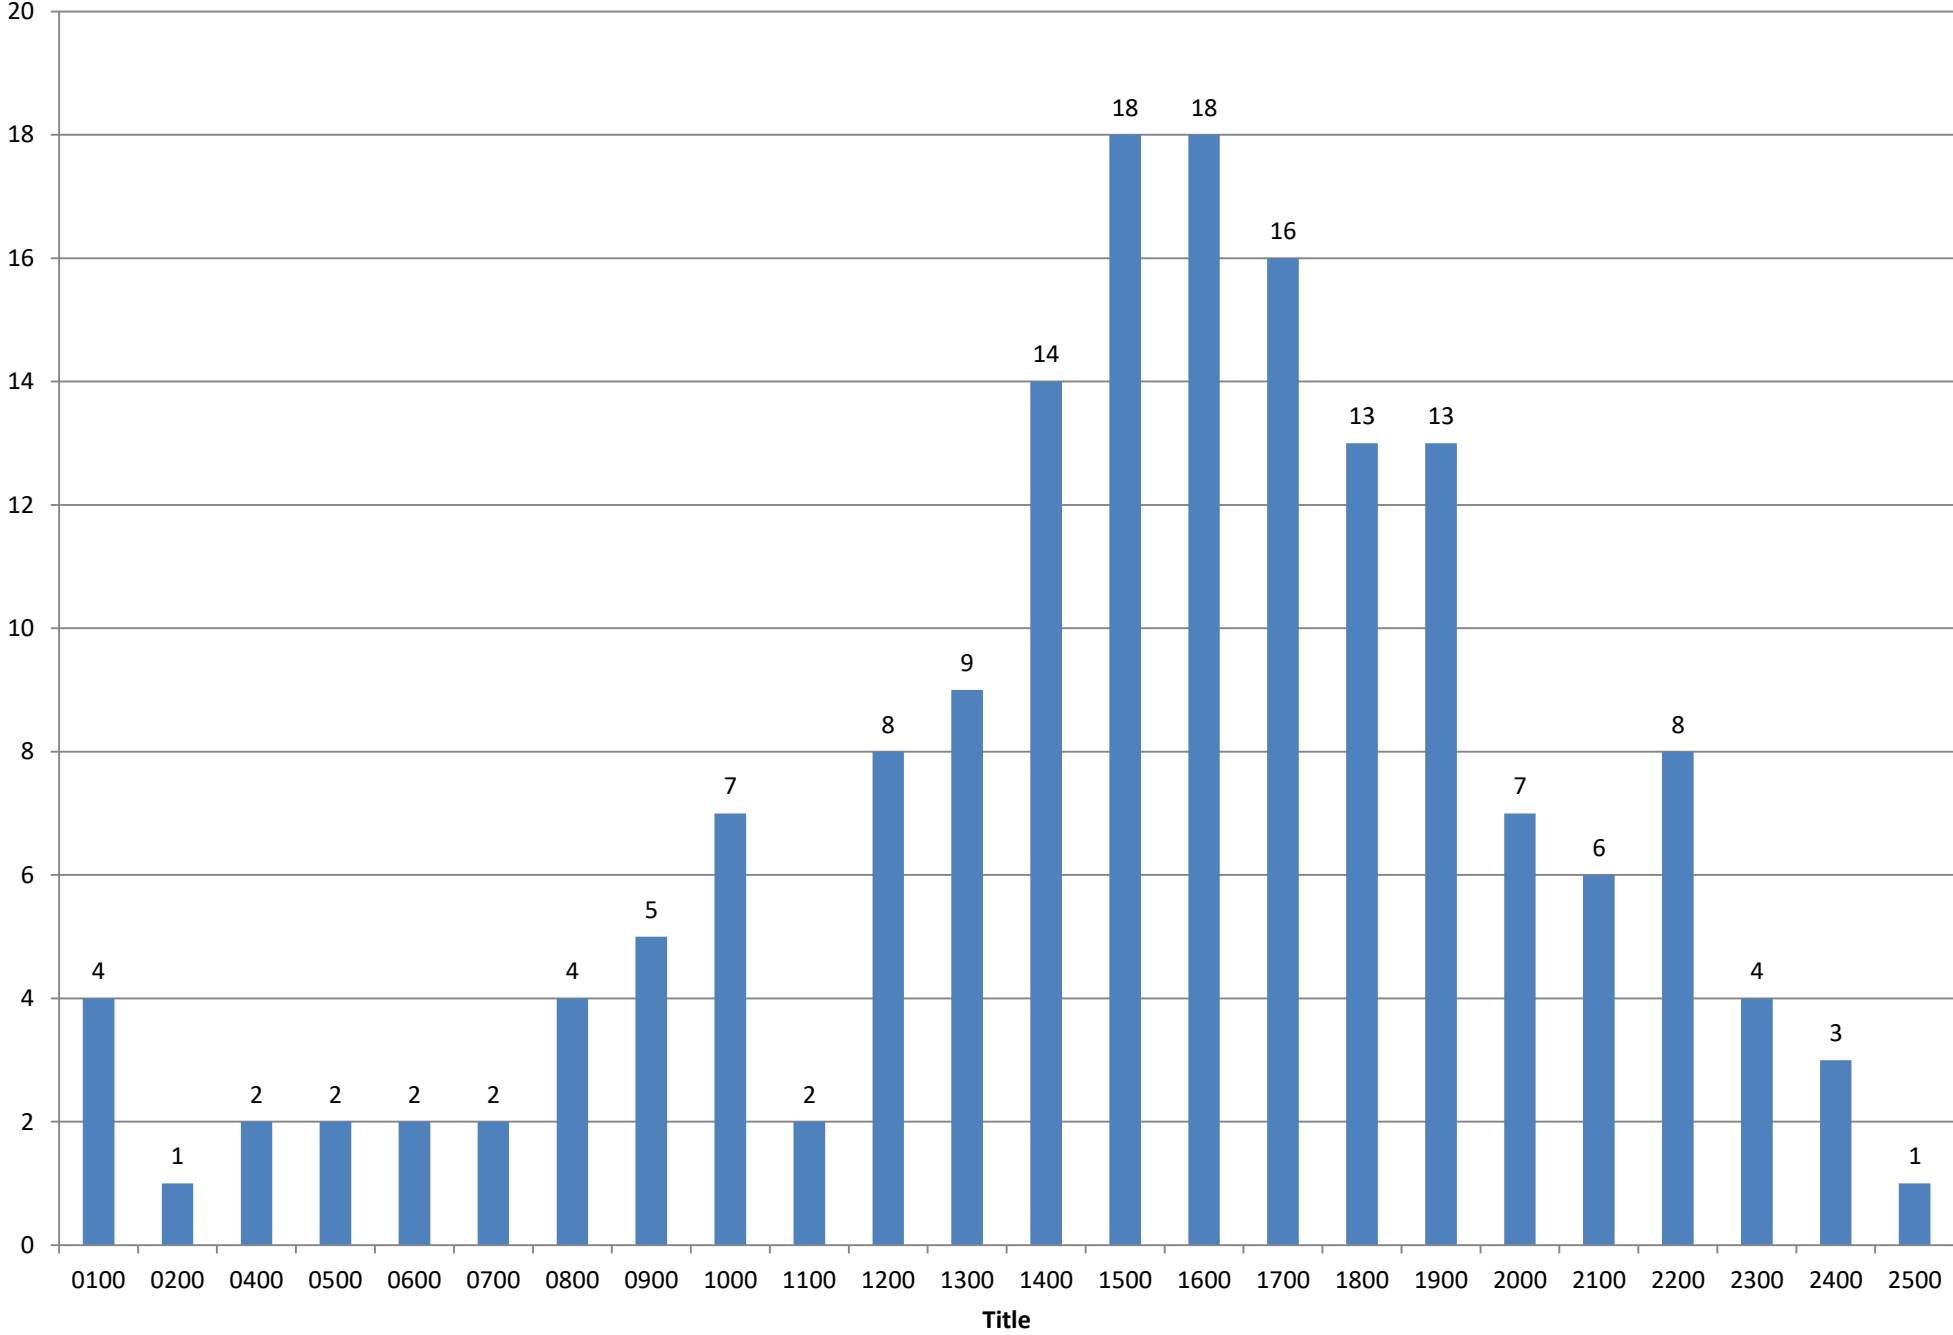

Charts in this PDF

- 1 Rating Distribution for the - players we keep stickers ready for - (USCF is current OR USCF expired less than 2 years ago)
- 2 Rating Distribution for those - who have played in the last 12 months
- 3 "Natural" Sections for the - players we keep stickers ready for - (USCF is current OR USCF expired less than 2 years ago)
- 4 "Natural" Sections for those - who have played in the last 12 months

Rating Distribution for the players we keep stickers ready for

(USCF is current OR USCF expired less than 2 years ago)

Rating Distribution for those

who have played in the last 12 months

**"Natural" Sections for the
players we keep stickers ready for**
(USCF is current OR USCF expired less than 2 years ago)

"Natural" Sections for those

who have played in the last 12 months