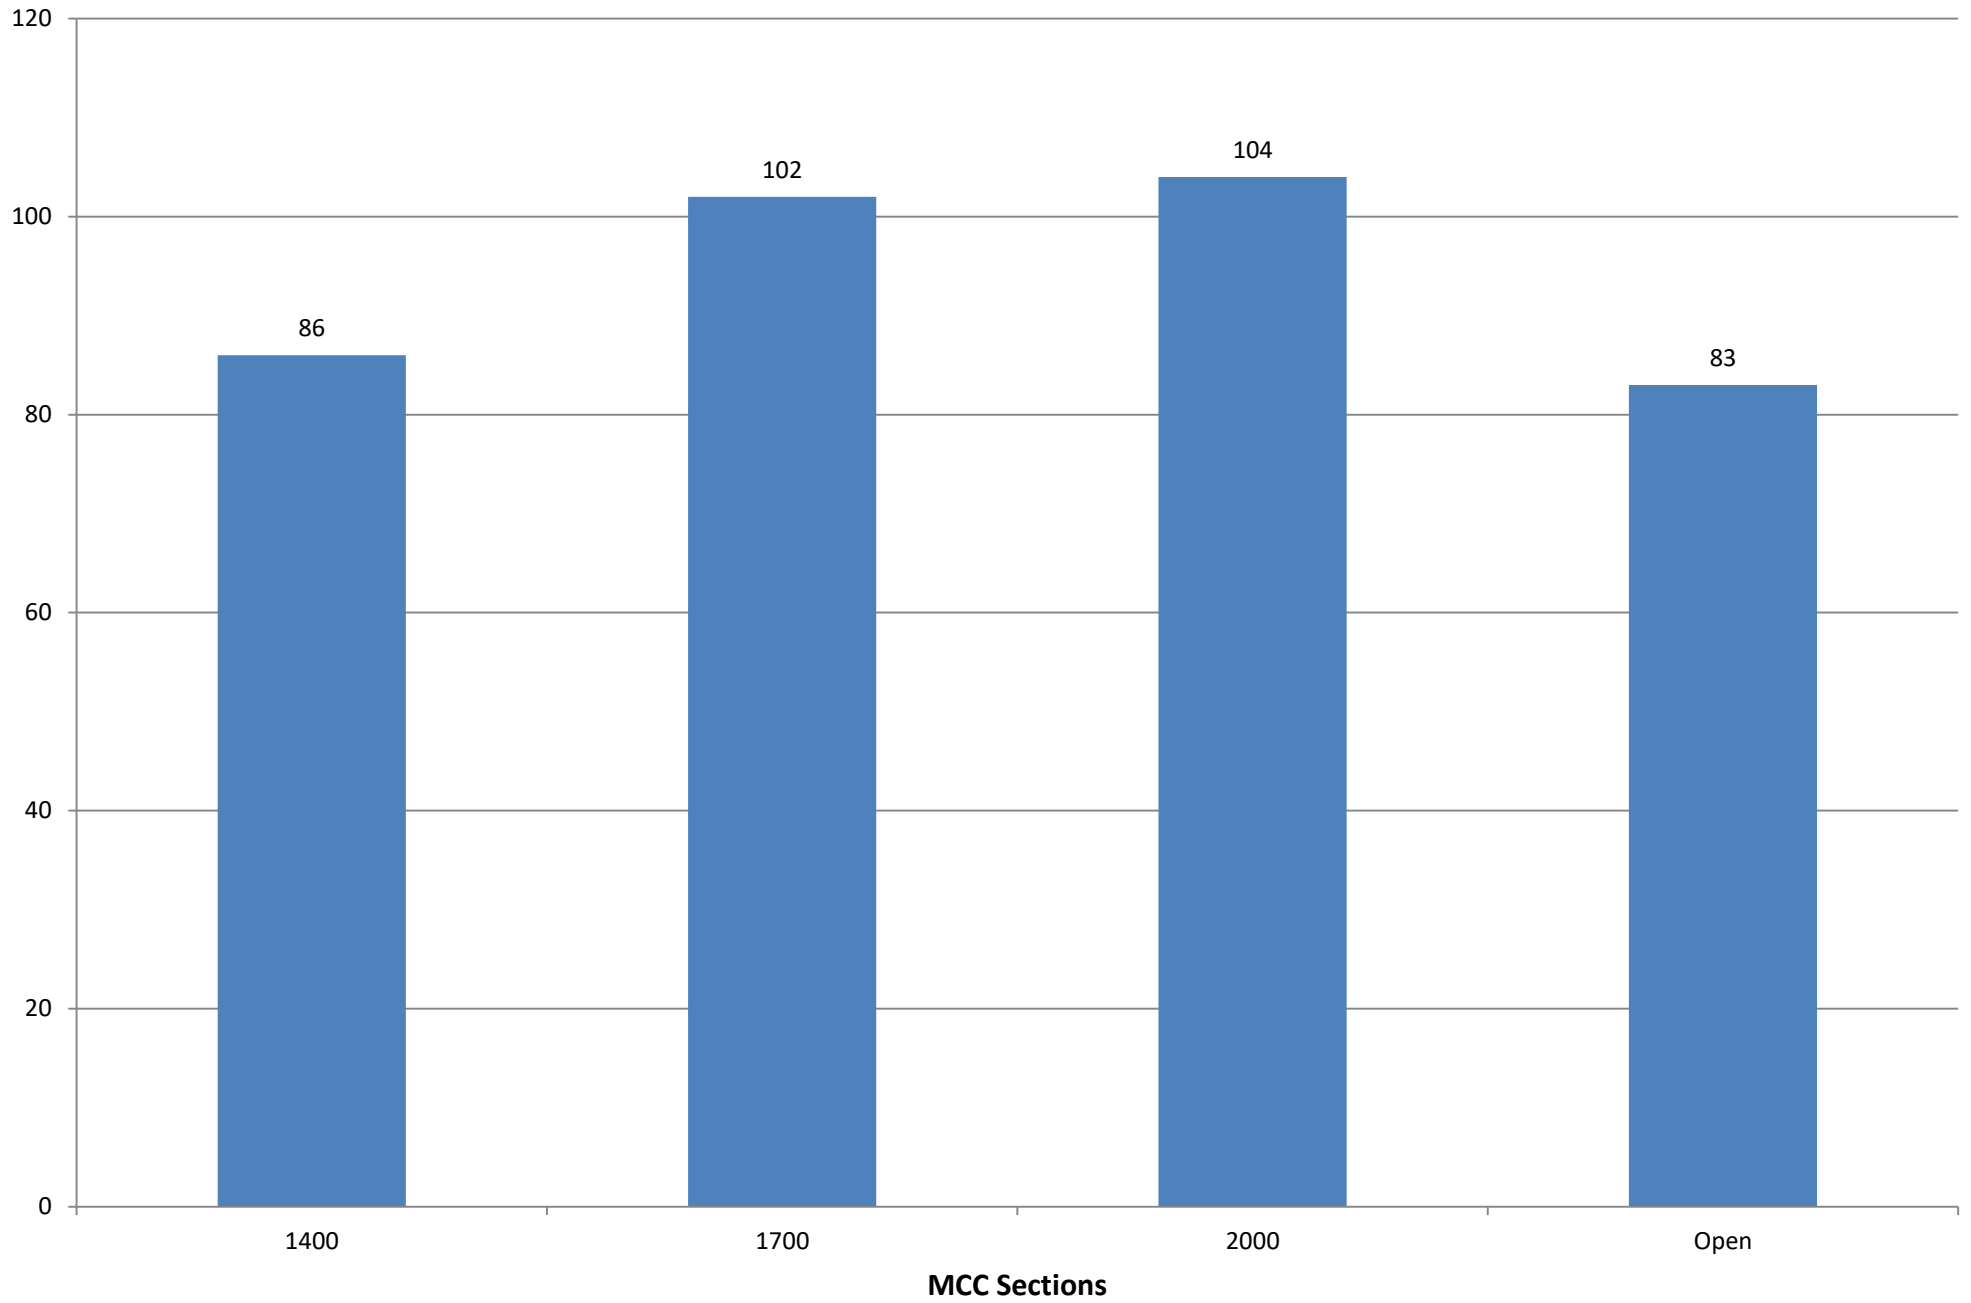

Charts in this PDF

- 1 Rating Distribution for the - players we keep stickers ready for - (USCF is current OR USCF expired less than 2 years ago)
- 2 Rating Distribution for those - who have played in the last 12 months
- 3 "Natural" Sections for the - players we keep stickers ready for - (USCF is current OR USCF expired less than 2 years ago)
- 4 "Natural" Sections for those - who have played in the last 12 months

Rating Distribution for the players we keep stickers ready for

(USCF is current OR USCF expired less than 2 years ago)

Rating Distribution for those

who have played in the last 12 months

**"Natural" Sections for the
players we keep stickers ready for**
(USCF is current OR USCF expired less than 2 years ago)

"Natural" Sections for those

who have played in the last 12 months