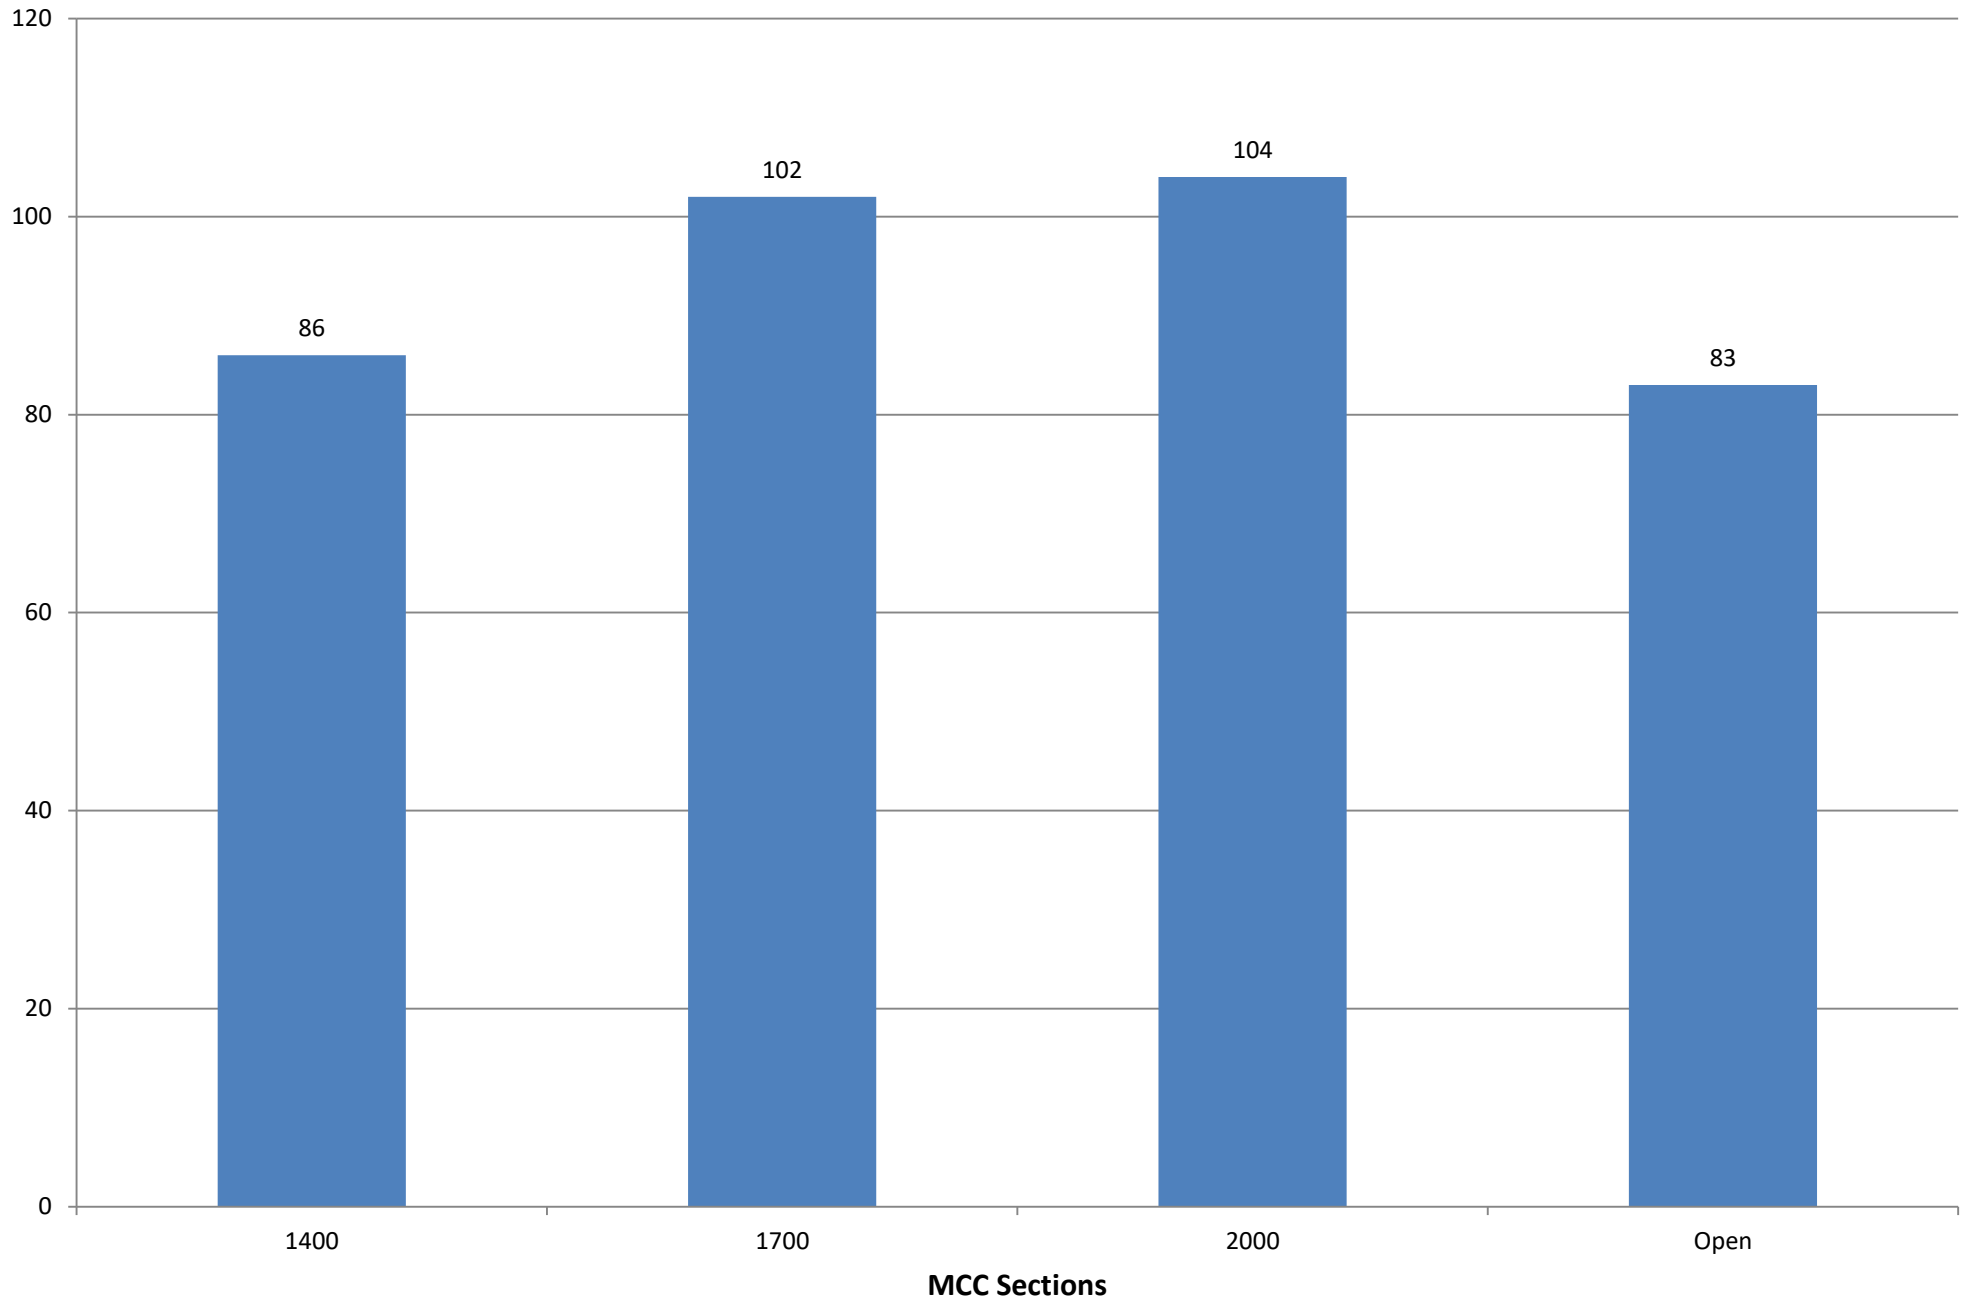

## Charts in this PDF

- 1 Rating Distribution for the - players we keep stickers ready for - (USCF is current OR USCF expired less than 2 years ago)
- 2 Rating Distribution for those - who have played in the last 12 months
- 3 "Natural" Sections for the - players we keep stickers ready for - (USCF is current OR USCF expired less than 2 years ago)
- 4 "Natural" Sections for those - who have played in the last 12 months

# Rating Distribution for the players we keep stickers ready for

(USCF is current OR USCF expired less than 2 years ago)

# Rating Distribution for those

who have played in the last 12 months

**"Natural" Sections for the  
players we keep stickers ready for**  
(USCF is current OR USCF expired less than 2 years ago)

# "Natural" Sections for those

who have played in the last 12 months