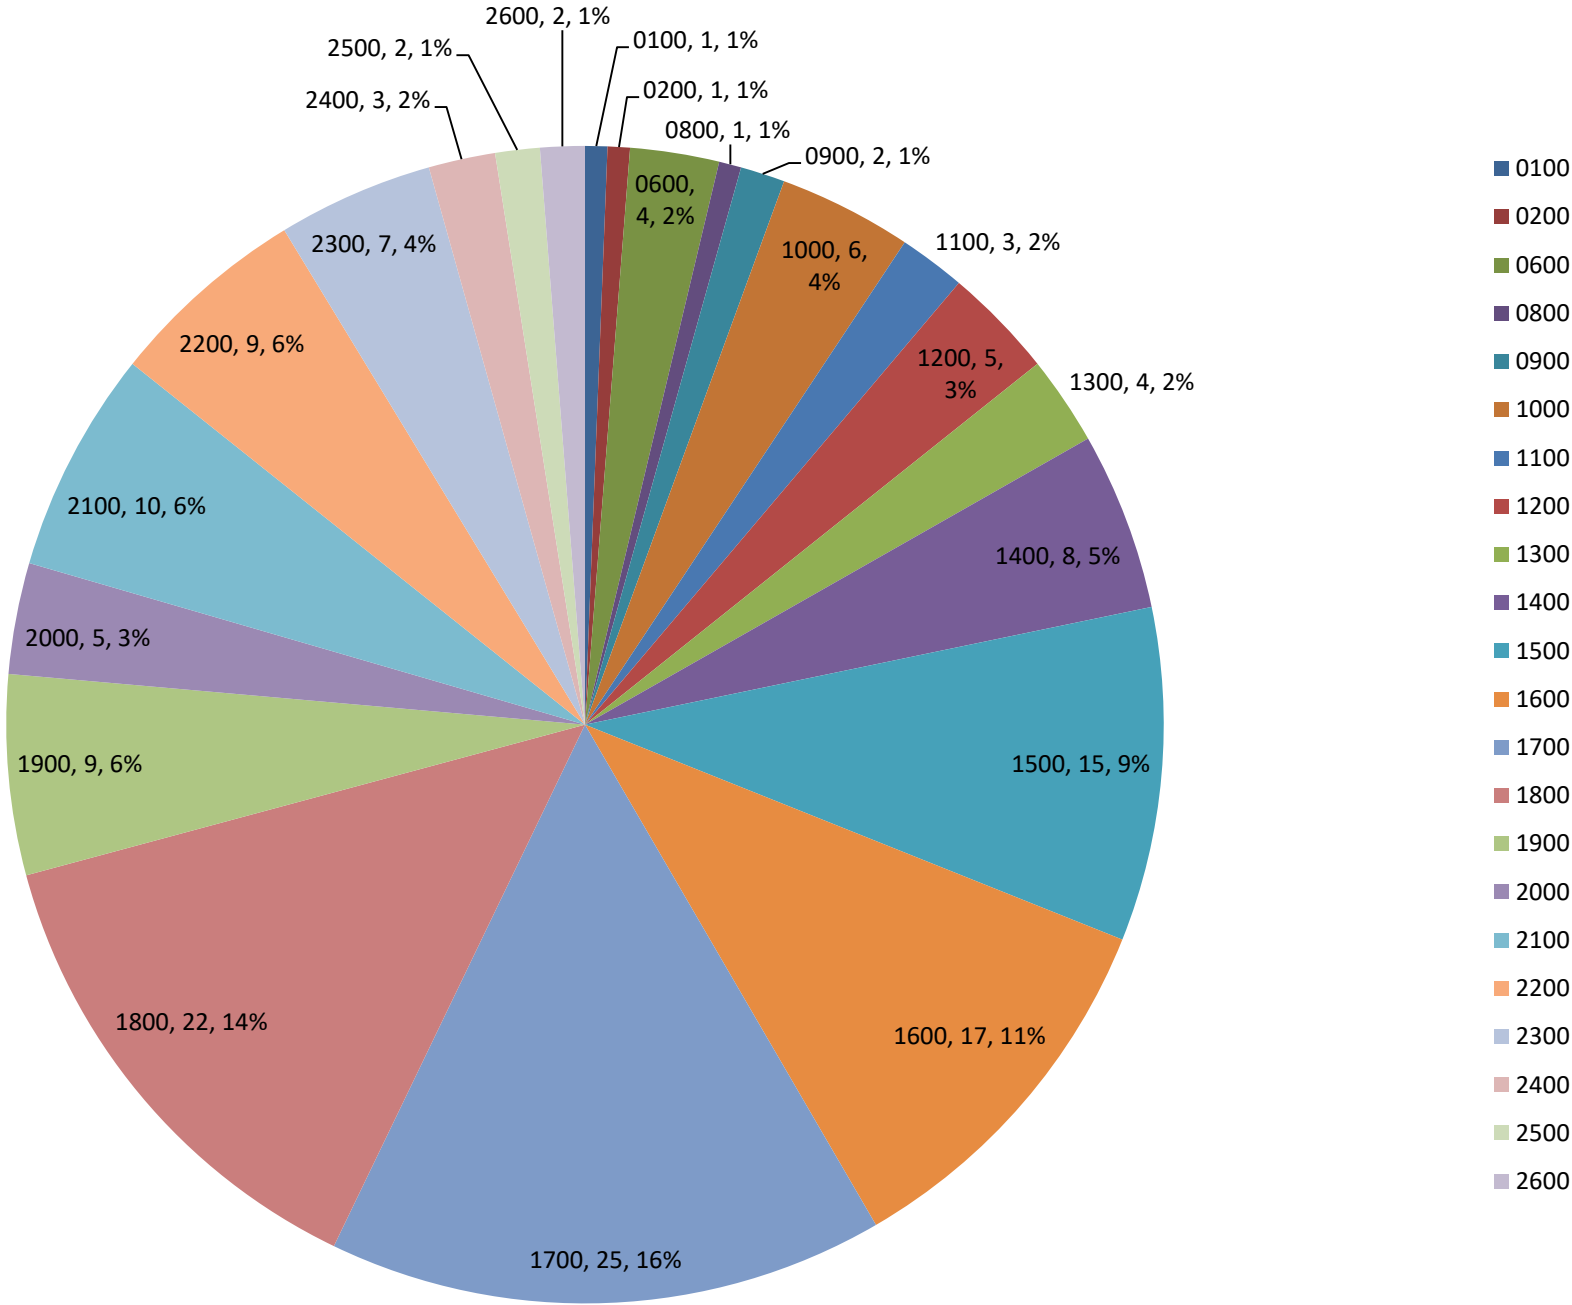

MCC Players who played away from the Club by Rating

Played at the MCC in last 3 years and a MACA or CCA event - pie chart

(Rating Group, Count, Percent)