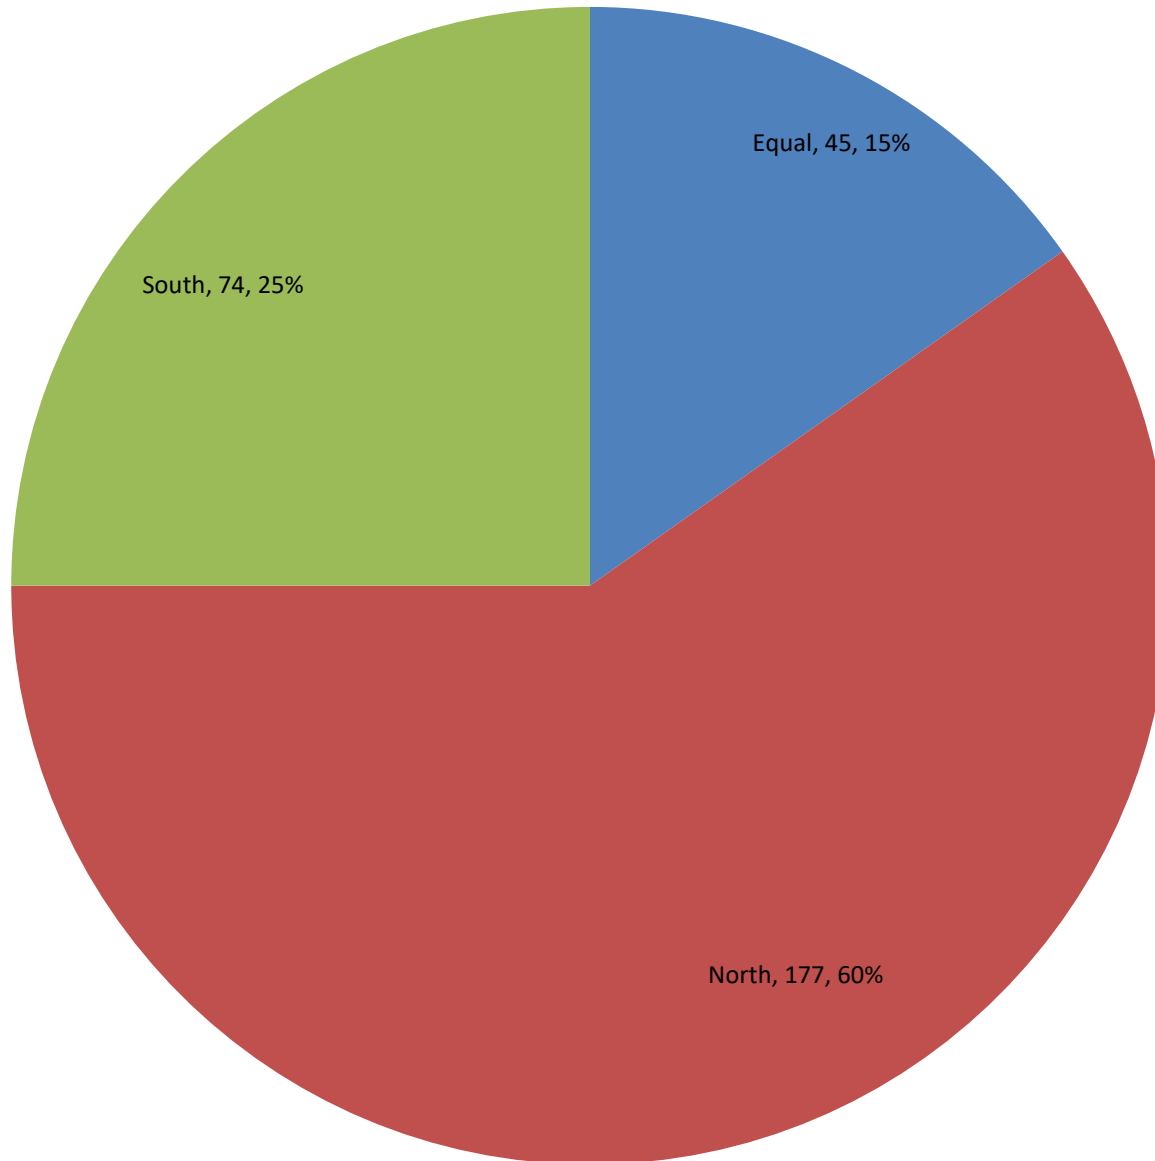

# Players by Age

Most Recent Year - pie chart

# How many players appeared how many events ago Including the most recent event

# How many players appeared how many events ago

Excluding the most recent event

# Cities with 4 or more players

Last 3 Years

**Players located**  
**North, South or Equal with Natick**  
Last 3 Years

(Direction, Count, Percent)

**Players located**  
**East, West or Equal with Natick**  
Last 3 Years