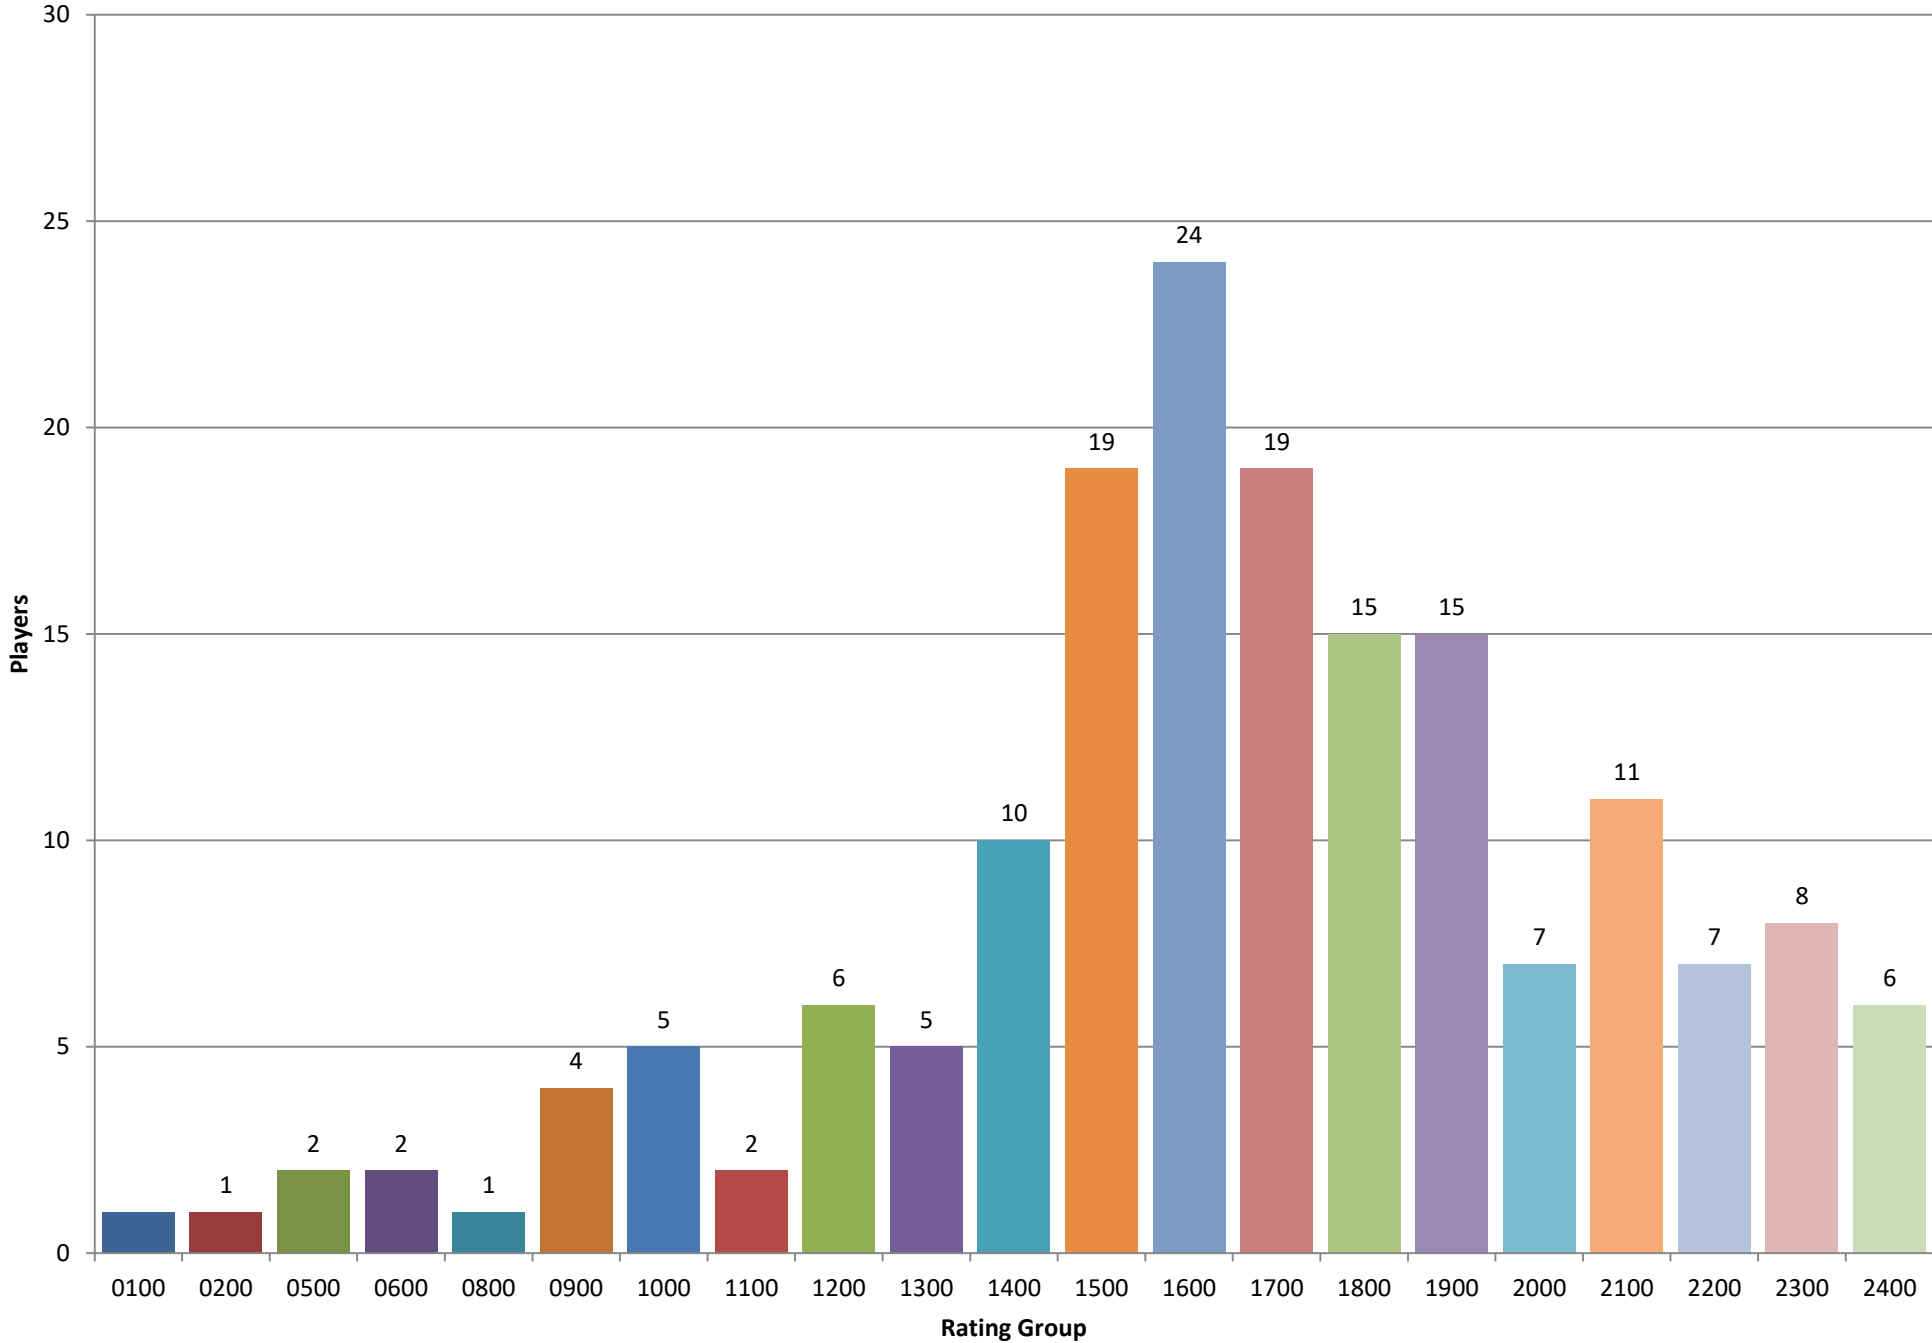

Charts in this PDF

- 1 Players by Age - Most Recent Year - bar graph
- 2 Players by Age - Most Recent Year - pie chart
- 3 How many players appeared how many events ago - Including the most recent event
- 4 How many players appeared how many events ago - Excluding the most recent event
- 5 Cities with 4 or more players - Last 3 Years
- 6 Players located - North, South or Equal with Natick - Last 3 Years
- 7 Players located - East, West or Equal with Natick - Last 3 Years
- 8 Players located - North/South, East/West or Equal with Natick - Last 3 Years
- 9 MCC Players who played away from the Club by Age - Played at the MCC in last 3 years and a MACA or CCA event - bar chart
- 10 MCC Players who played away from the Club by Age - Played at the MCC in last 3 years and a MACA or CCA event - pie chart
- 11 MCC Players who played away from the Club by Rating - Played at the MCC in last 3 years and a MACA or CCA event - bar chart
- 12 MCC Players who played away from the Club by Rating - Played at the MCC in last 3 years and a MACA or CCA event - pie chart

Players by Age

Most Recent Year - bar graph

Players by Age

Most Recent Year - pie chart

How many players appeared how many events ago Including the most recent event

Cities with 4 or more players

Last 3 Years

MCC Players who played away from the Club by Age

Played at the MCC in last 3 years and a MACA or CCA event - pie chart

(Age Group, Count, Percent)

MCC Players who played away from the Club by Rating

Played at the MCC in last 3 years and a MACA or CCA event - bar chart

MCC Players who played away from the Club by Rating

Played at the MCC in last 3 years and a MACA or CCA event - pie chart

(Rating Group, Count, Percent)