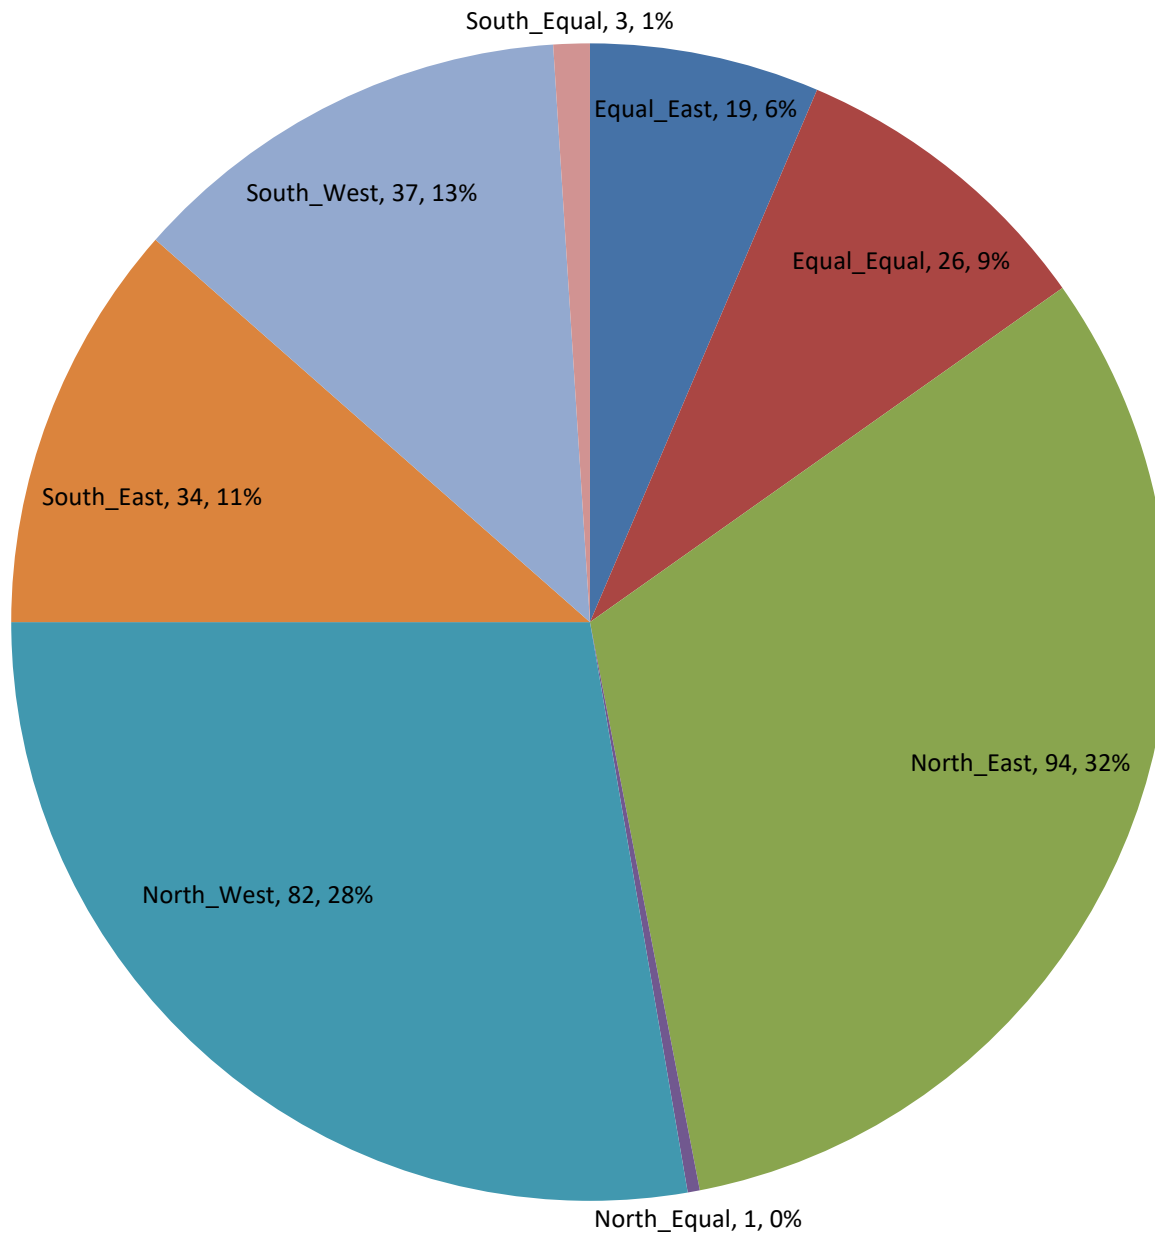

Charts in this PDF

- 1 Players by Age - Most Recent Year - bar graph
- 2 Players by Age - Most Recent Year - pie chart
- 3 How many players appeared how many events ago - Including the most recent event
- 4 How many players appeared how many events ago - Excluding the most recent event
- 5 Cities with 4 or more players - Last 3 Years
- 6 Players located - North, South or Equal with Natick - Last 3 Years
- 7 Players located - East, West or Equal with Natick - Last 3 Years
- 8 Players located - North/South, East/West or Equal with Natick - Last 3 Years
- 9 MCC Players who played away from the Club by Age - Played at the MCC in last 3 years and a MACA or CCA event - bar chart
- 10 MCC Players who played away from the Club by Age - Played at the MCC in last 3 years and a MACA or CCA event - pie chart
- 11 MCC Players who played away from the Club by Rating - Played at the MCC in last 3 years and a MACA or CCA event - bar chart
- 12 MCC Players who played away from the Club by Rating - Played at the MCC in last 3 years and a MACA or CCA event - pie chart

Players by Age

Most Recent Year - bar graph

Players by Age

Most Recent Year - pie chart

How many players appeared how many events ago Including the most recent event

How many players appeared how many events ago

Excluding the most recent event

Cities with 4 or more players

Last 3 Years

Players located
North, South or Equal with Natick
Last 3 Years

(Direction, Count, Percent)

Players located
East, West or Equal with Natick
Last 3 Years

(Direction, Count, Percent)

Players located
North/South, East/West or Equal with Natick
Last 3 Years

- Equal_East
- Equal_Equal
- North_East
- North_Equal
- North_West
- South_East
- South_West
- South_Equal