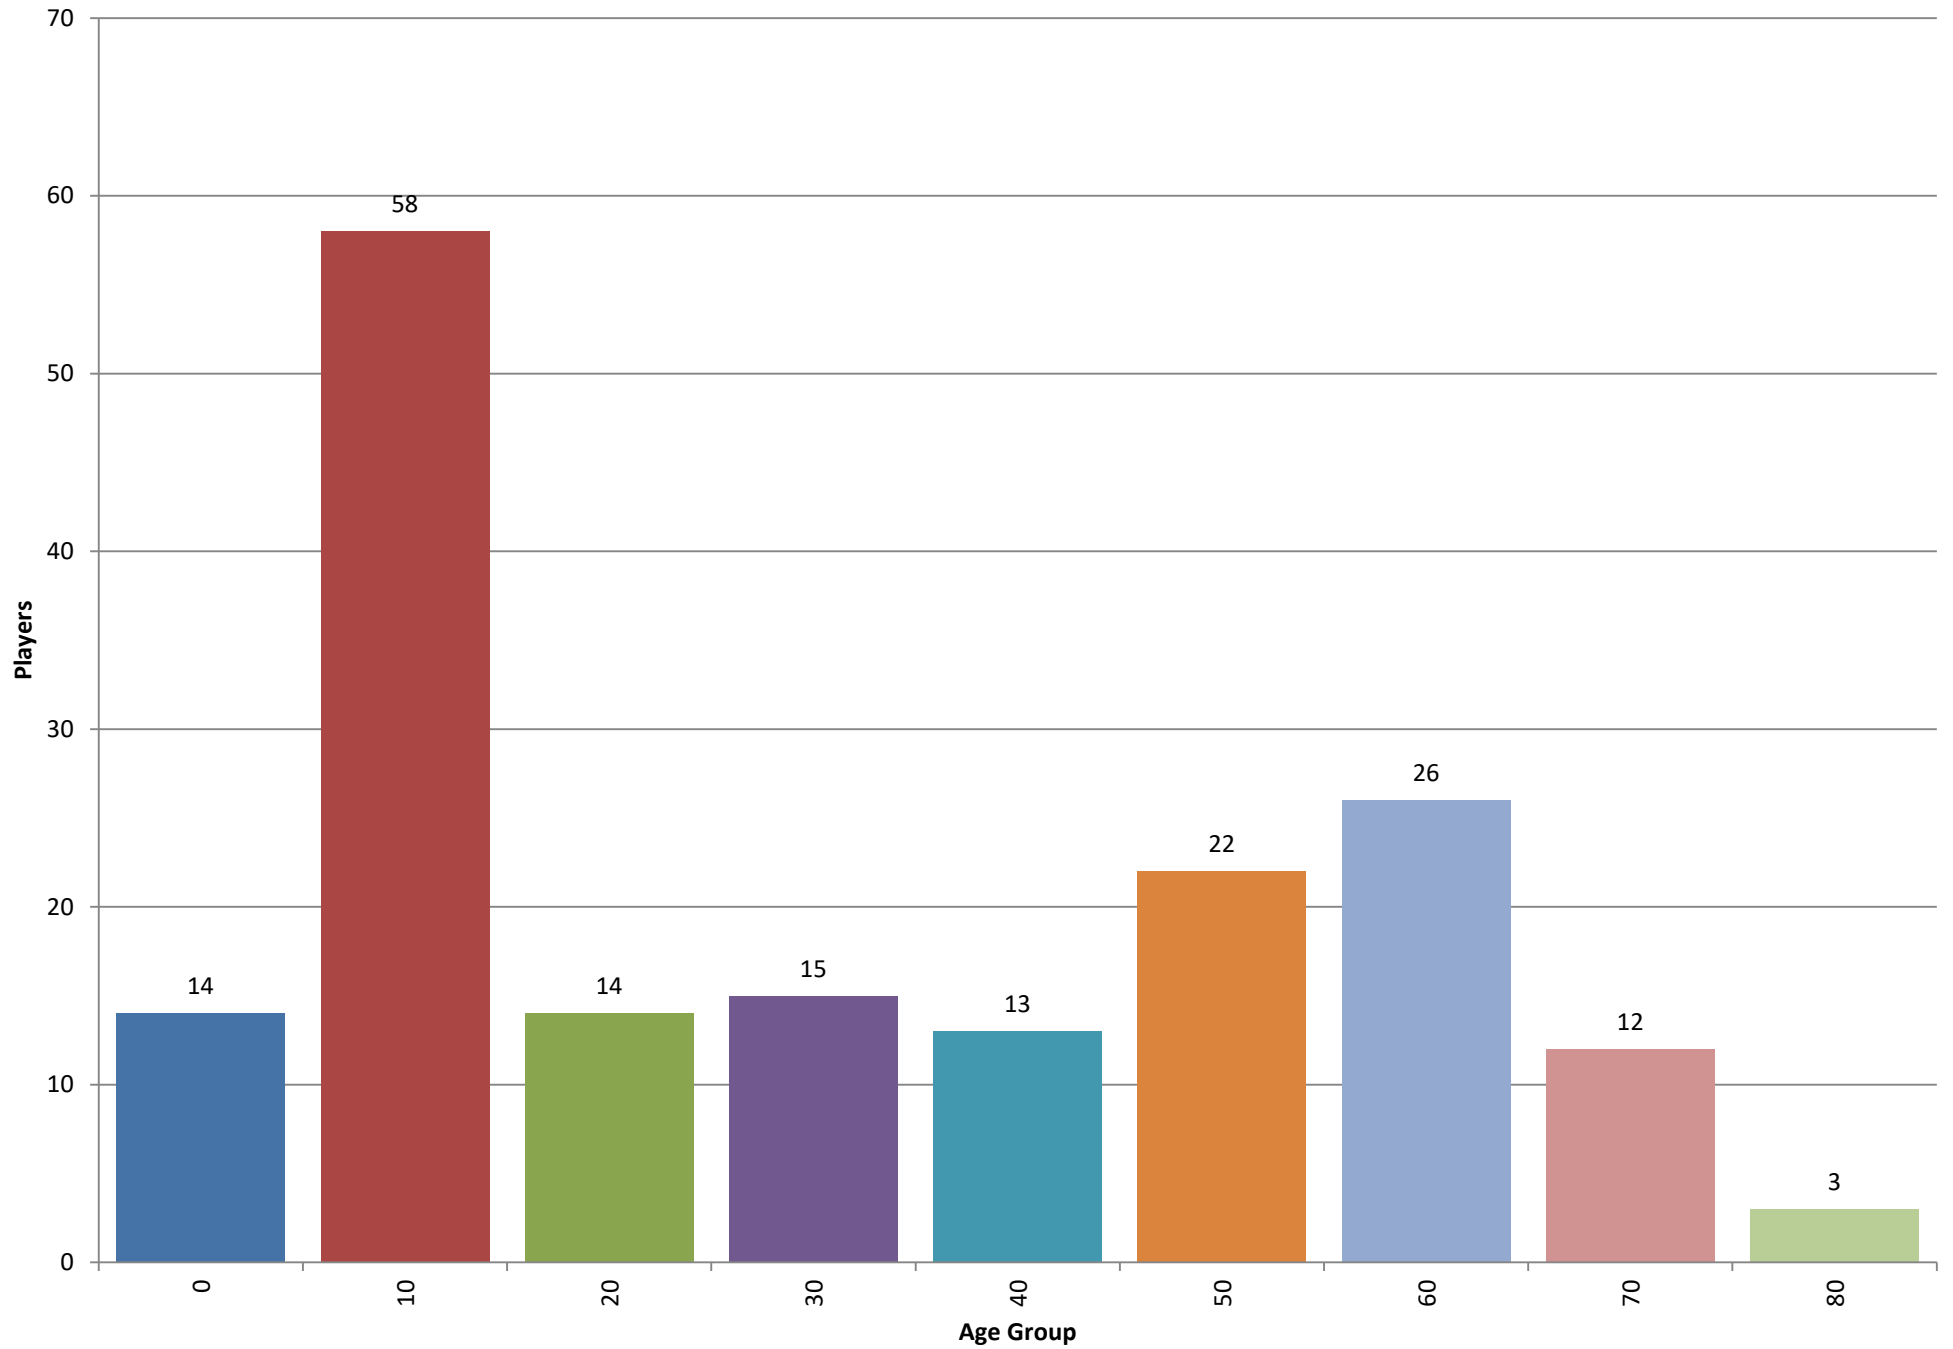

Charts in this PDF

- 1 Players by Age - Most Recent Year - bar graph
- 2 Players by Age - Most Recent Year - pie chart
- 3 How many players appeared how many events ago - Including the most recent event
- 4 How many players appeared how many events ago - Excluding the most recent event
- 5 Cities with 4 or more players - Last 3 Years
- 6 Players located - North, South or Equal with Natick - Last 3 Years
- 7 Players located - East, West or Equal with Natick - Last 3 Years
- 8 Players located - North/South, East/West or Equal with Natick - Last 3 Years
- 9 MCC Players who played away from the Club by Age - Played at the MCC in last 3 years and a MACA or CCA event - bar chart
- 10 MCC Players who played away from the Club by Age - Played at the MCC in last 3 years and a MACA or CCA event - pie chart
- 11 MCC Players who played away from the Club by Rating - Played at the MCC in last 3 years and a MACA or CCA event - bar chart
- 12 MCC Players who played away from the Club by Rating - Played at the MCC in last 3 years and a MACA or CCA event - pie chart

Players by Age

Most Recent Year - bar graph

Players by Age

Most Recent Year - pie chart

How many players appeared how many events ago Including the most recent event

How many players appeared how many events ago

Excluding the most recent event

Cities with 4 or more players

Last 3 Years

Players located
North, South or Equal with Natick
Last 3 Years

(Direction, Count, Percent)

Players located
East, West or Equal with Natick
Last 3 Years

(Direction, Count, Percent)

Players located
North/South, East/West or Equal with Natick
Last 3 Years

- Equal_East
- Equal_Equal
- North_East
- North_Equal
- North_West
- South_East
- South_West
- South_Equal