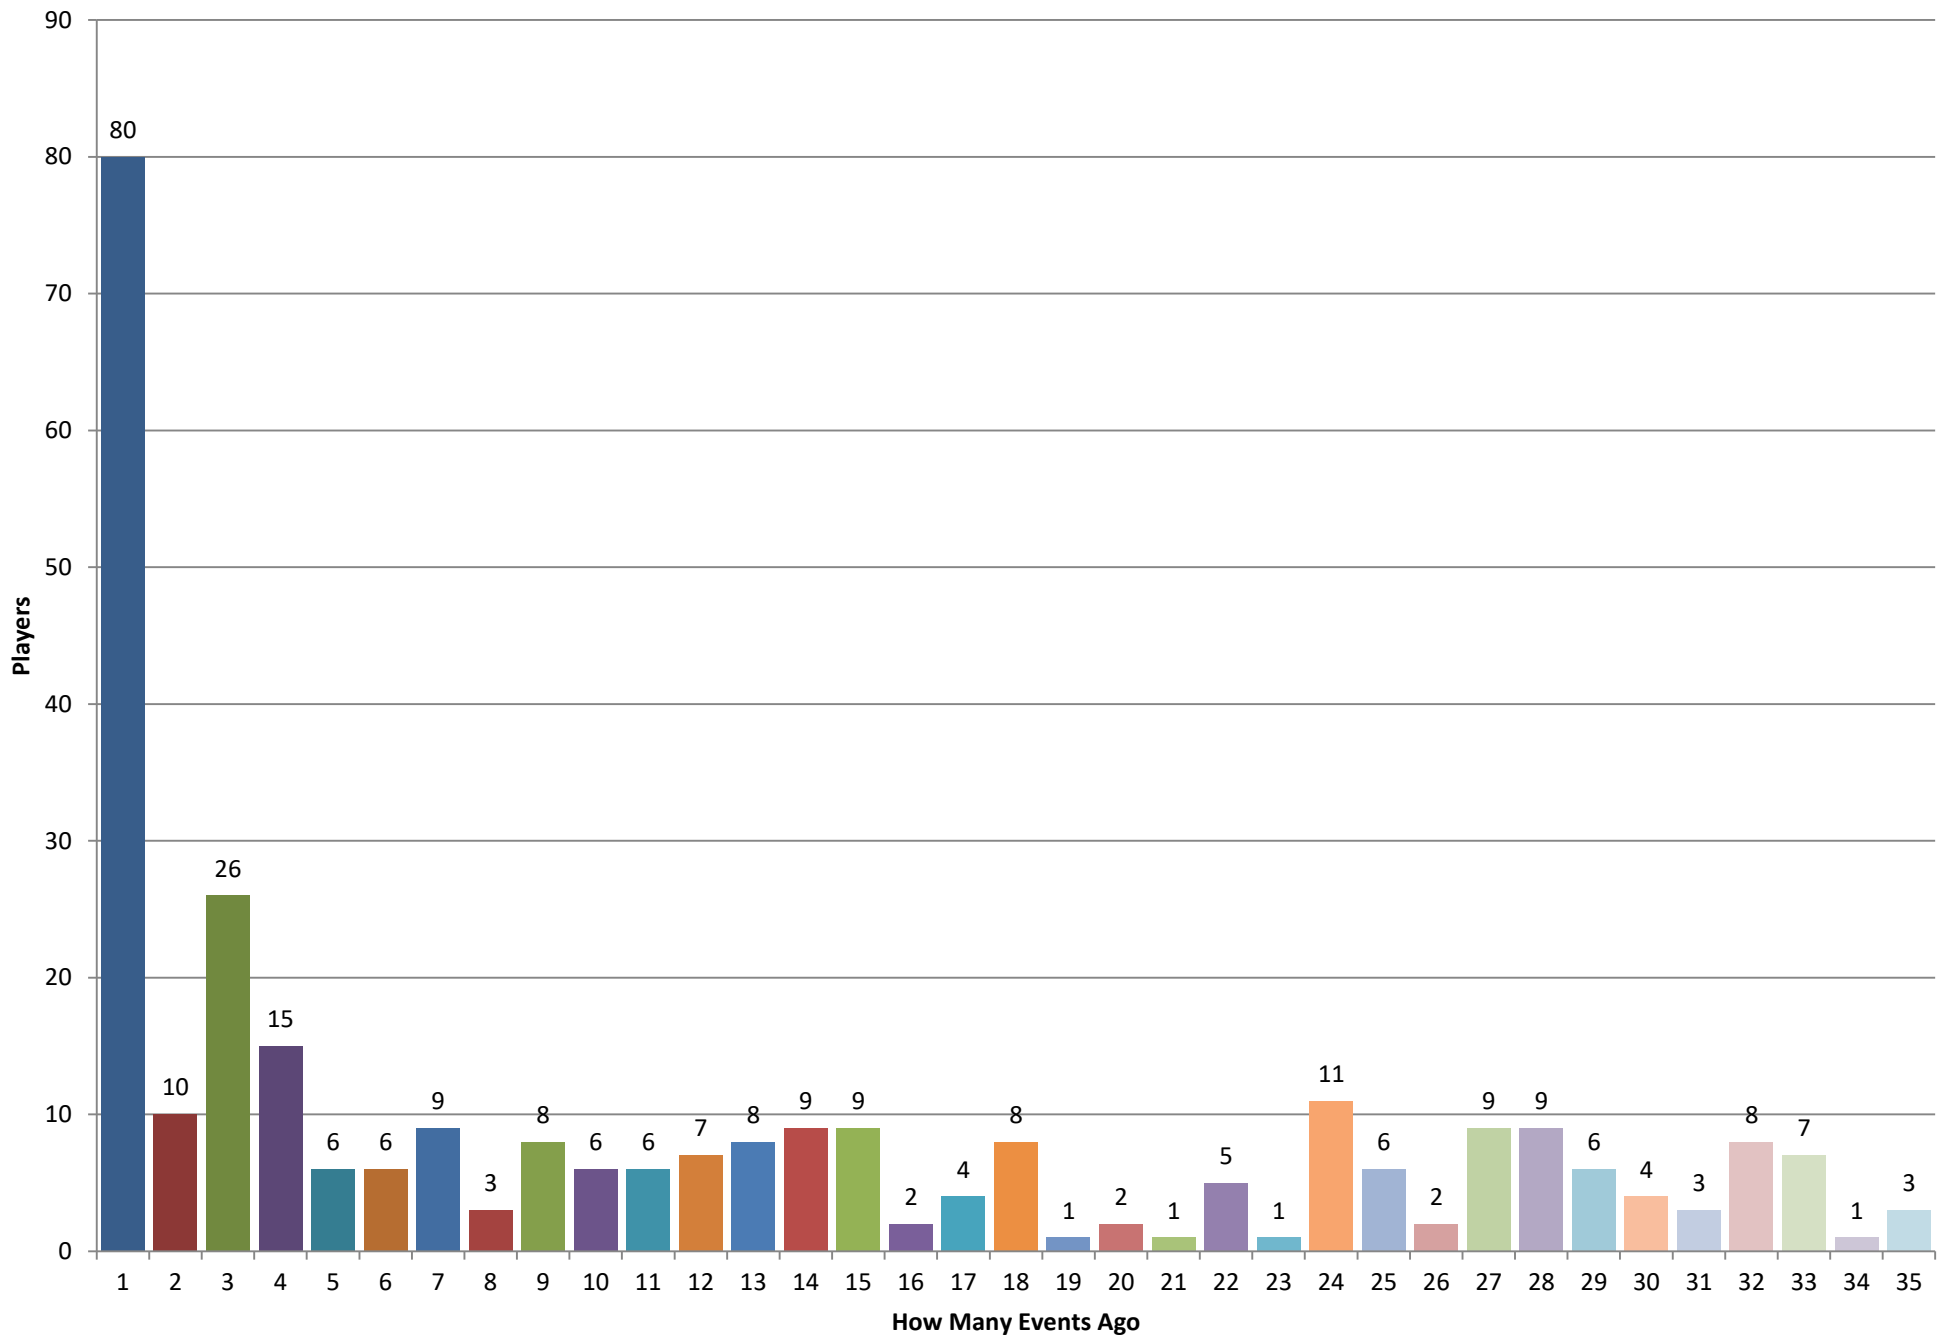

# Players by Age

Most Recent Year - bar graph

# Players by Age

Most Recent Year - pie chart

# How many players appeared how many events ago Including the most recent event

# How many players appeared how many events ago

Excluding the most recent event