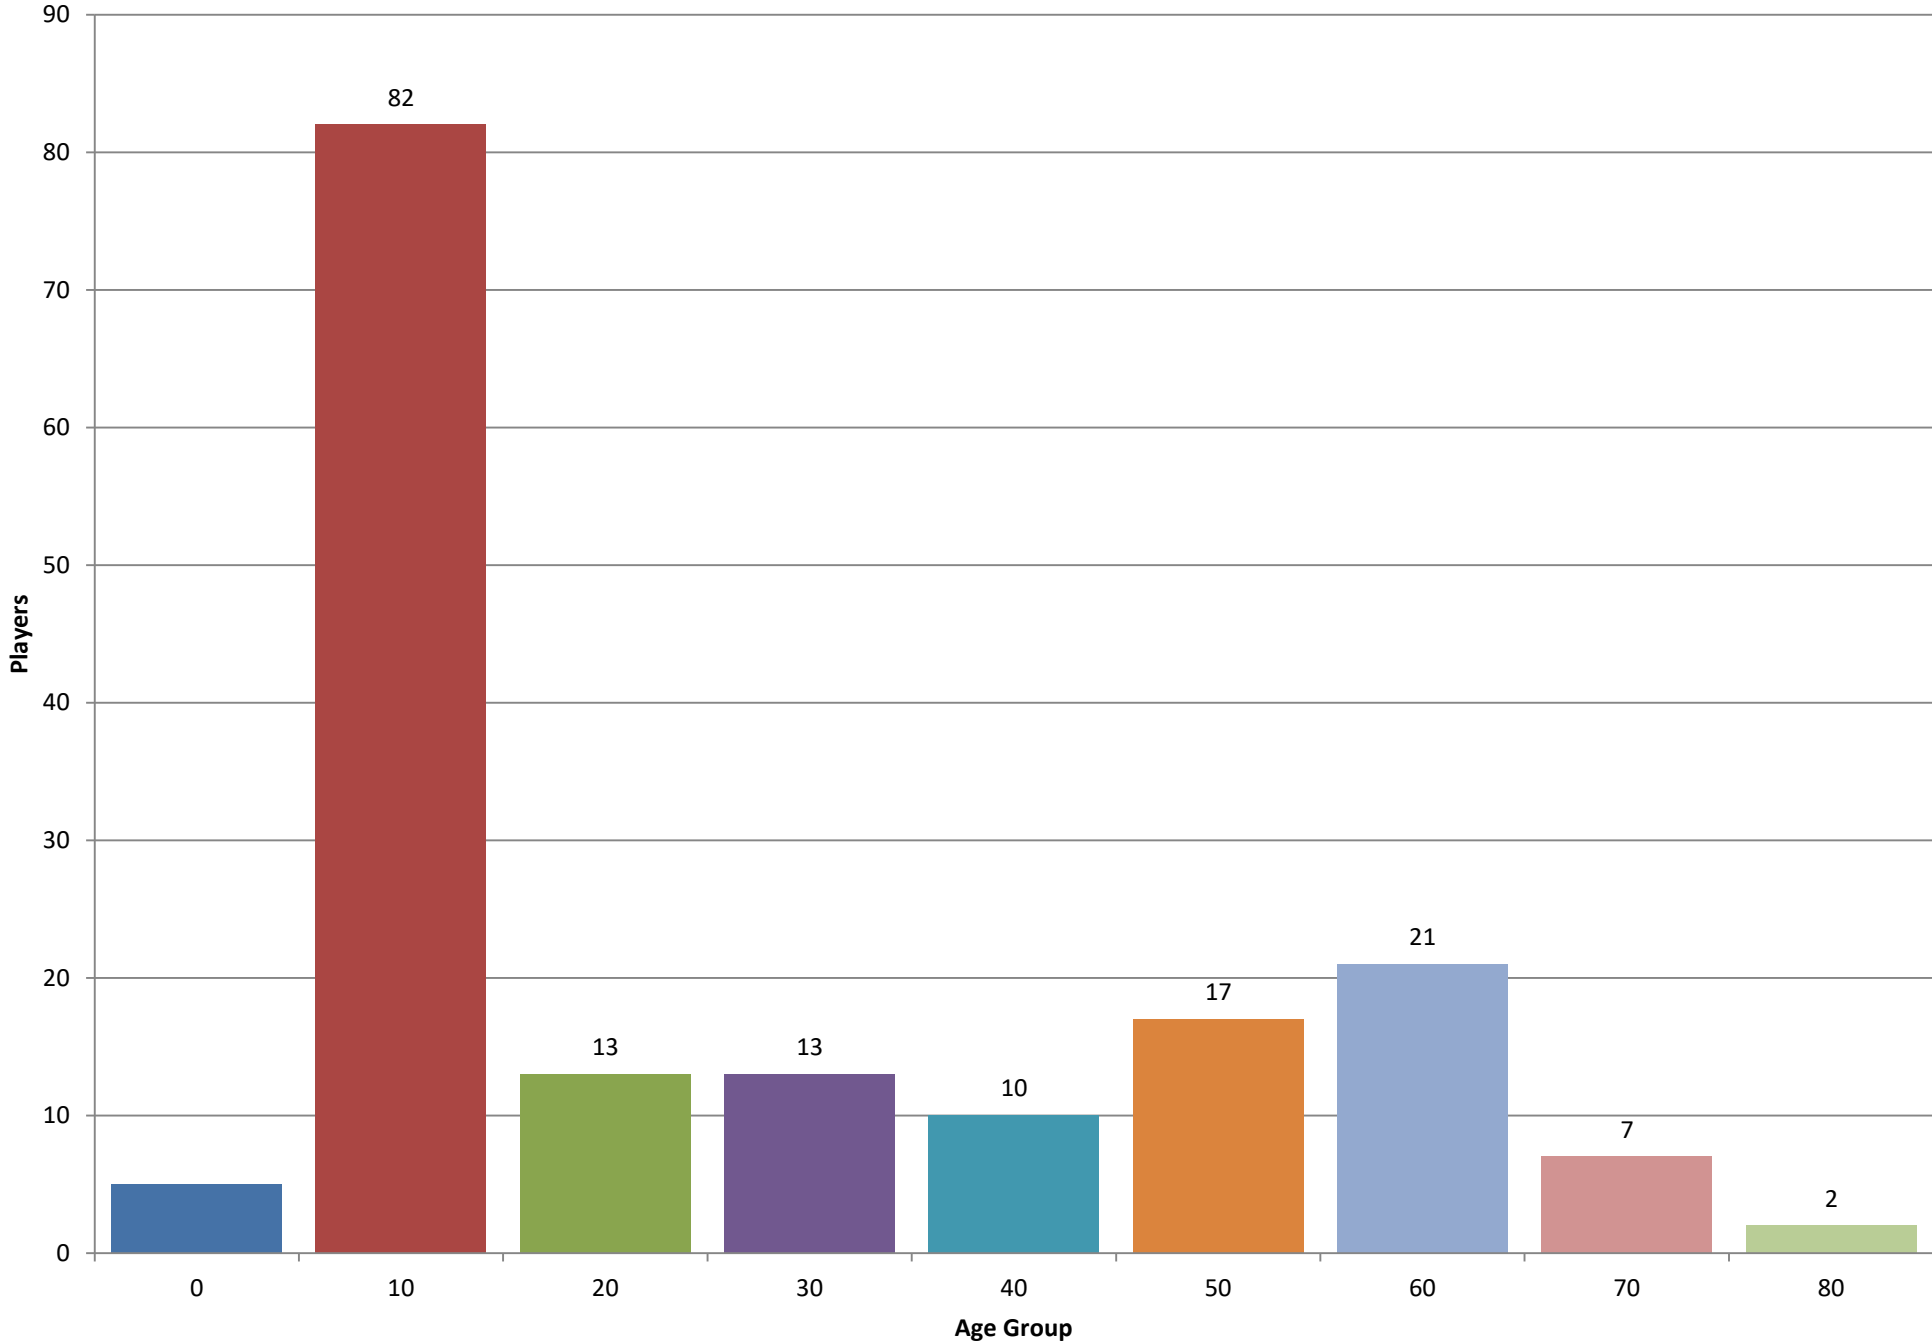

Charts in this PDF

- 1 Players by Age - Most Recent Year - bar graph
- 2 Players by Age - Most Recent Year - pie chart
- 3 How many players appeared how many events ago - Including the most recent event
- 4 How many players appeared how many events ago - Excluding the most recent event
- 5 Cities with 4 or more players - Last 3 Years
- 6 Players located - North, South or Equal with Natick - Last 3 Years
- 7 Players located - East, West or Equal with Natick - Last 3 Years
- 8 Players located - North/South, East/West or Equal with Natick - Last 3 Years
- 9 MCC Players who played away from the Club by Age - Played at the MCC in last 3 years and a MACA or CCA event - bar chart
- 10 MCC Players who played away from the Club by Age - Played at the MCC in last 3 years and a MACA or CCA event - pie chart
- 11 MCC Players who played away from the Club by Rating - Played at the MCC in last 3 years and a MACA or CCA event - bar chart
- 12 MCC Players who played away from the Club by Rating - Played at the MCC in last 3 years and a MACA or CCA event - pie chart

Players by Age

Most Recent Year - bar graph

Players by Age

Most Recent Year - pie chart

How many players appeared how many events ago Including the most recent event

Cities with 4 or more players

Last 3 Years

Players located
North, South or Equal with Natick
Last 3 Years

- Equal
- North
- South

(Direction, Count, Percent)

Players located
East, West or Equal with Natick
Last 3 Years

(Direction, Count, Percent)

Players located North/South, East/West or Equal with Natick Last 3 Years

- Equal_East
- Equal_Equal
- North_East
- North_Equal
- North_West
- South_East
- South_West
- South_Equal

(Direction, Count, Percent)

MCC Players who played away from the Club by Age

Played at the MCC in last 3 years and a MACA or CCA event - bar chart