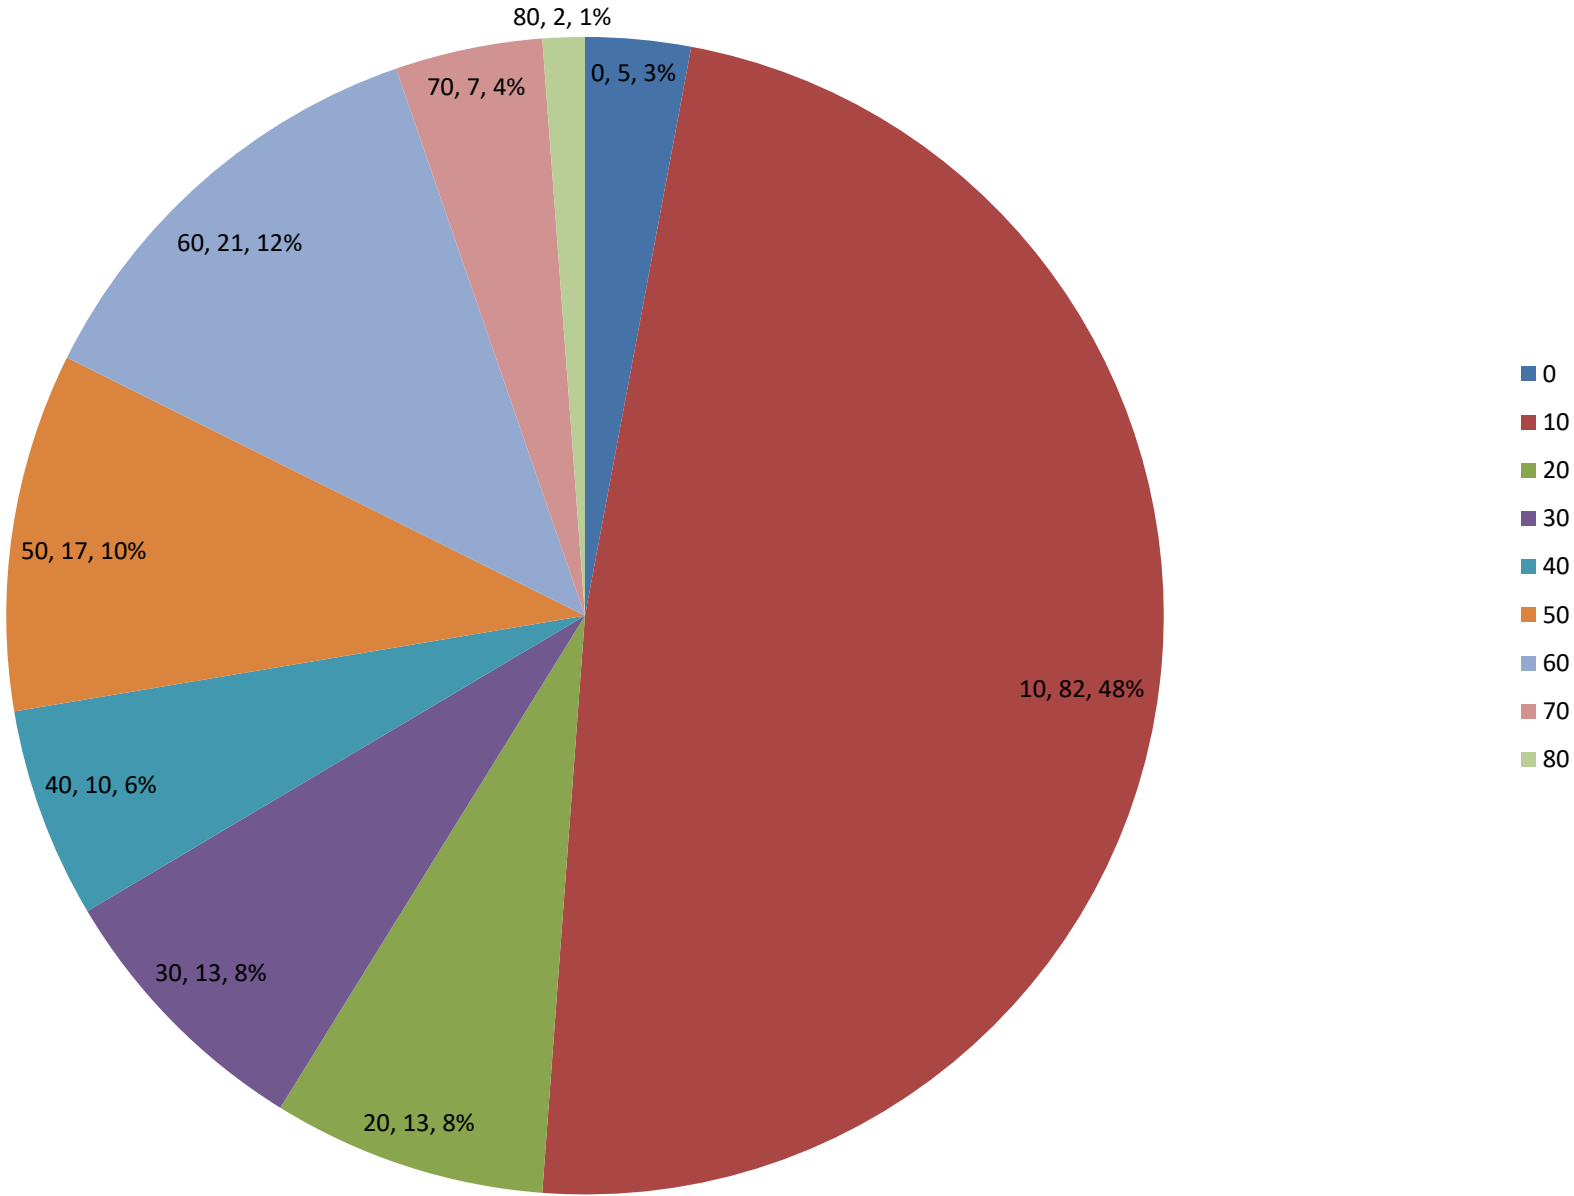

Charts in this PDF

- 1 Players by Age - Most Recent Year - bar graph
- 2 Players by Age - Most Recent Year - pie chart
- 3 How many players appeared how many events ago - Including the most recent event
- 4 How many players appeared how many events ago - Excluding the most recent event
- 5 Cities with 4 or more players - Last 3 Years
- 6 Players located - North, South or Equal with Natick - Last 3 Years
- 7 Players located - East, West or Equal with Natick - Last 3 Years
- 8 Players located - North/South, East/West or Equal with Natick - Last 3 Years
- 9 MCC Players who played away from the Club by Age - Played at the MCC in last 3 years and a MACA or CCA event - bar chart
- 10 MCC Players who played away from the Club by Age - Played at the MCC in last 3 years and a MACA or CCA event - pie chart
- 11 MCC Players who played away from the Club by Rating - Played at the MCC in last 3 years and a MACA or CCA event - bar chart
- 12 MCC Players who played away from the Club by Rating - Played at the MCC in last 3 years and a MACA or CCA event - pie chart

Players by Age

Most Recent Year - bar graph

Players by Age

Most Recent Year - pie chart

How many players appeared how many events ago Including the most recent event

Cities with 4 or more players

Last 3 Years

- Equal_East
- Equal_Equal
- North_East
- North_Equal
- North_West
- South_East
- South_West
- South_Equal

(Direction, Count, Percent)

MCC Players who played away from the Club by Age

Played at the MCC in last 3 years and a MACA or CCA event - bar chart

MCC Players who played away from the Club by Age

Played at the MCC in last 3 years and a MACA or CCA event - pie chart

(Age Group, Count, Percent)

MCC Players who played away from the Club by Rating

Played at the MCC in last 3 years and a MACA or CCA event - bar chart