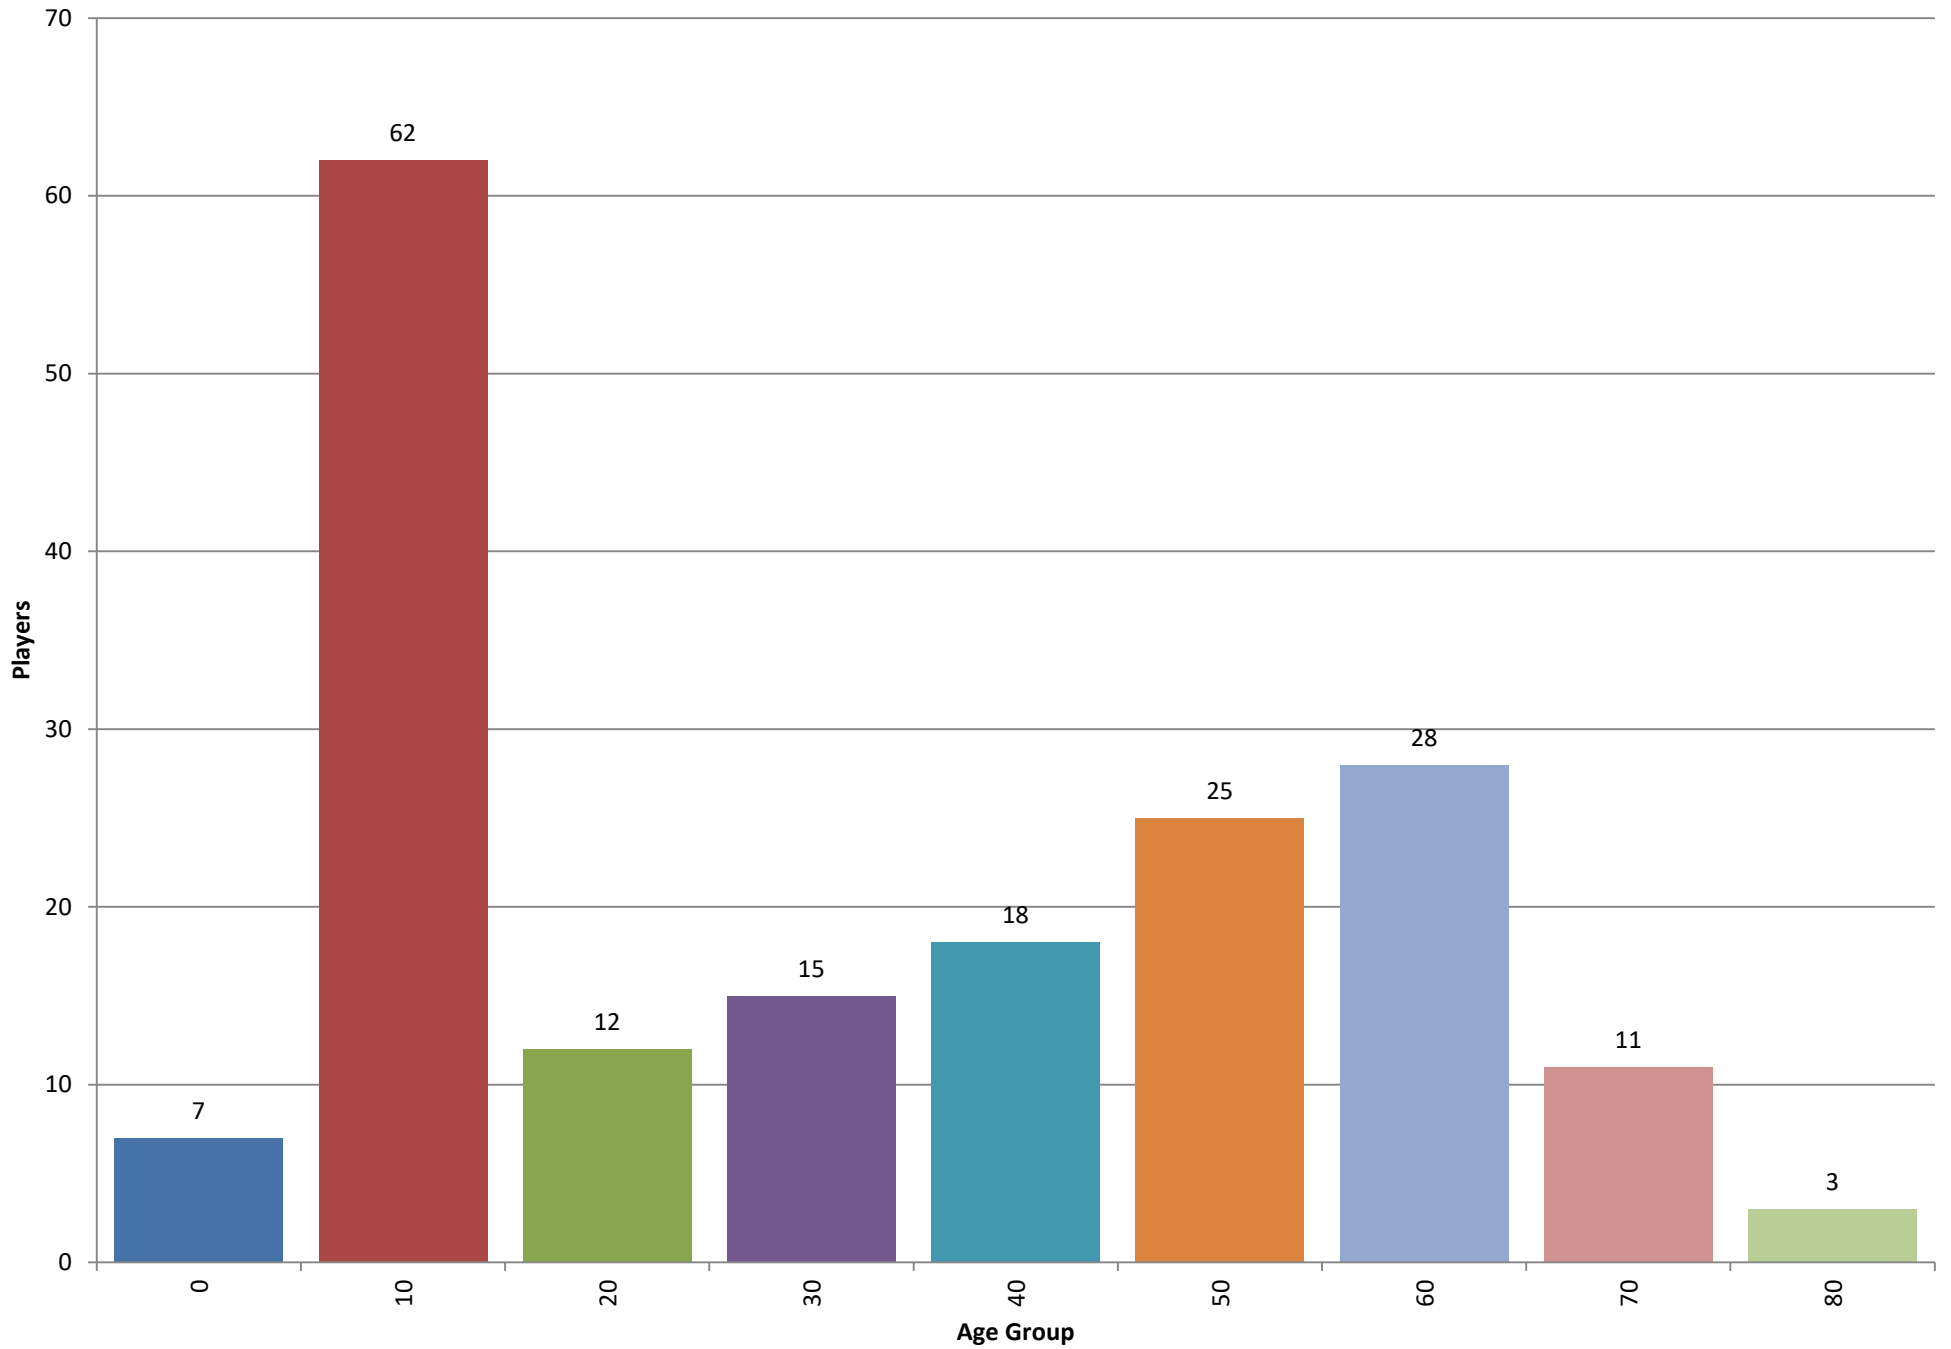

Charts in this PDF

- 1 Players by Age - Most Recent Year - bar graph
- 2 Players by Age - Most Recent Year - pie chart
- 3 How many players appeared how many events ago - Including the most recent event
- 4 How many players appeared how many events ago - Excluding the most recent event
- 5 Cities with 4 or more players - Last 3 Years
- 6 Players located - North, South or Equal with Natick - Last 3 Years
- 7 Players located - East, West or Equal with Natick - Last 3 Years
- 8 Players located - North/South, East/West or Equal with Natick - Last 3 Years
- 9 MCC Players who played away from the Club by Age - Played at the MCC in last 3 years and a MACA or CCA event - bar chart
- 10 MCC Players who played away from the Club by Age - Played at the MCC in last 3 years and a MACA or CCA event - pie chart
- 11 MCC Players who played away from the Club by Rating - Played at the MCC in last 3 years and a MACA or CCA event - bar chart
- 12 MCC Players who played away from the Club by Rating - Played at the MCC in last 3 years and a MACA or CCA event - pie chart

Players by Age

Most Recent Year - bar graph

Players by Age

Most Recent Year - pie chart

How many players appeared how many events ago Including the most recent event

Cities with 4 or more players

Last 3 Years

Players located
North, South or Equal with Natick
Last 3 Years

- Equal
- North
- South

(Direction, Count, Percent)

Players located
East, West or Equal with Natick
Last 3 Years

(Direction, Count, Percent)

Players located North/South, East/West or Equal with Natick Last 3 Years