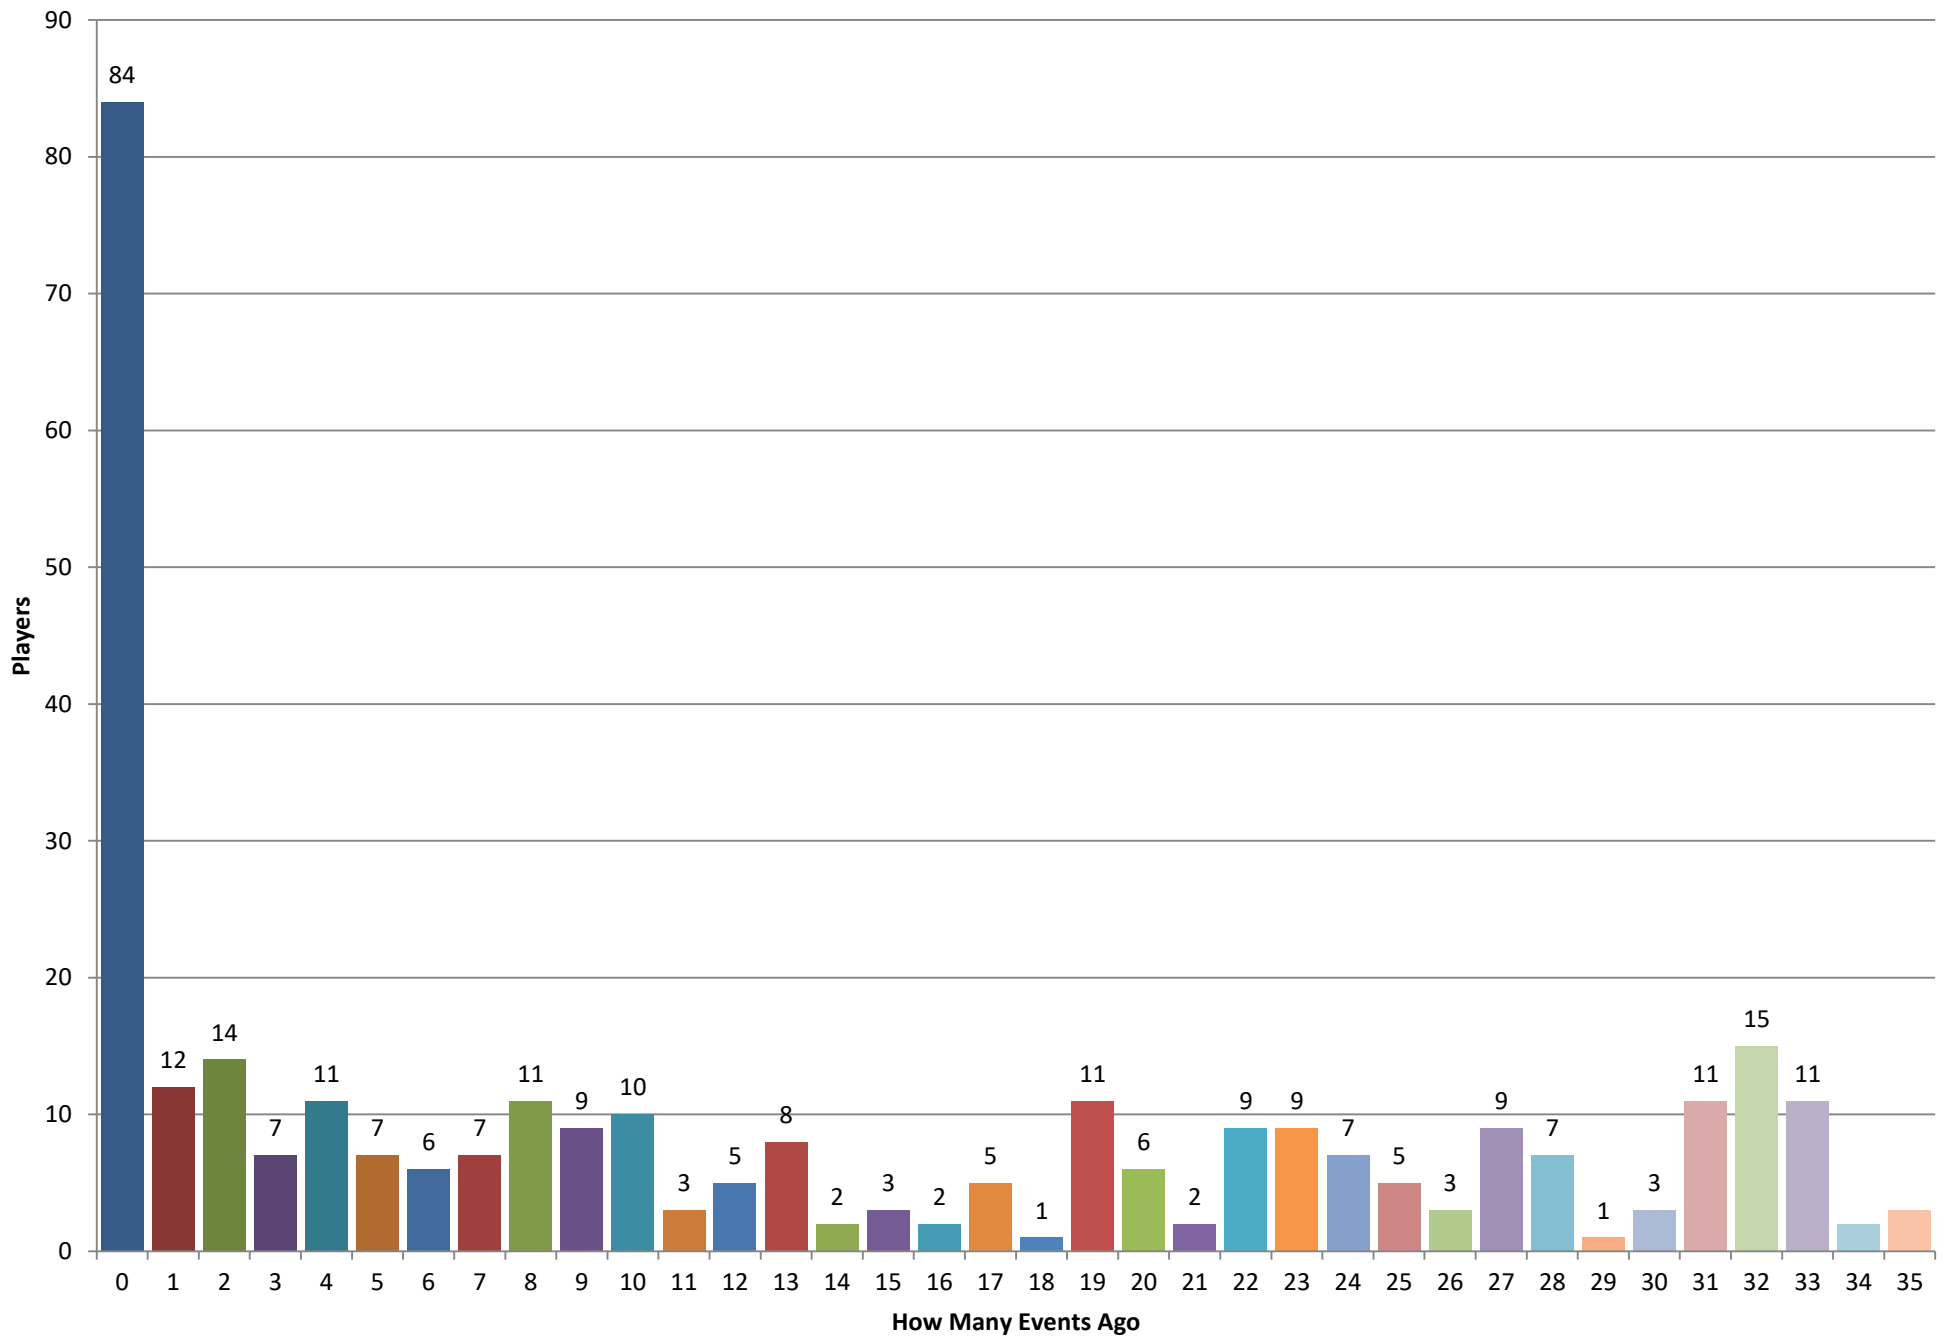

Charts in this PDF

- 1 Players by Age - Most Recent Year - bar graph
- 2 Players by Age - Most Recent Year - pie chart
- 3 How many players appeared how many events ago - Including the most recent event
- 4 How many players appeared how many events ago - Excluding the most recent event
- 5 Cities with 4 or more players - Last 3 Years
- 6 Players located - North, South or Equal with Natick - Last 3 Years
- 7 Players located - East, West or Equal with Natick - Last 3 Years
- 8 Players located - North/South, East/West or Equal with Natick - Last 3 Years
- 9 MCC Players who played away from the Club by Age - Played at the MCC in last 3 years and a MACA or CCA event - bar chart
- 10 MCC Players who played away from the Club by Age - Played at the MCC in last 3 years and a MACA or CCA event - pie chart
- 11 MCC Players who played away from the Club by Rating - Played at the MCC in last 3 years and a MACA or CCA event - bar chart
- 12 MCC Players who played away from the Club by Rating - Played at the MCC in last 3 years and a MACA or CCA event - pie chart

Players by Age

Most Recent Year - bar graph

Players by Age

Most Recent Year - pie chart

How many players appeared how many events ago Including the most recent event

Cities with 4 or more players

Last 3 Years

Players located
North, South or Equal with Natick
Last 3 Years

- Equal
- North
- South

(Direction, Count, Percent)

Players located
East, West or Equal with Natick
Last 3 Years

(Direction, Count, Percent)

Players located North/South, East/West or Equal with Natick Last 3 Years

- Equal_East
- Equal_Equal
- North_East
- North_Equal
- North_West
- South_East
- South_West
- South_Equal

(Direction, Count, Percent)

MCC Players who played away from the Club by Age

Played at the MCC in last 3 years and a MACA or CCA event - bar chart