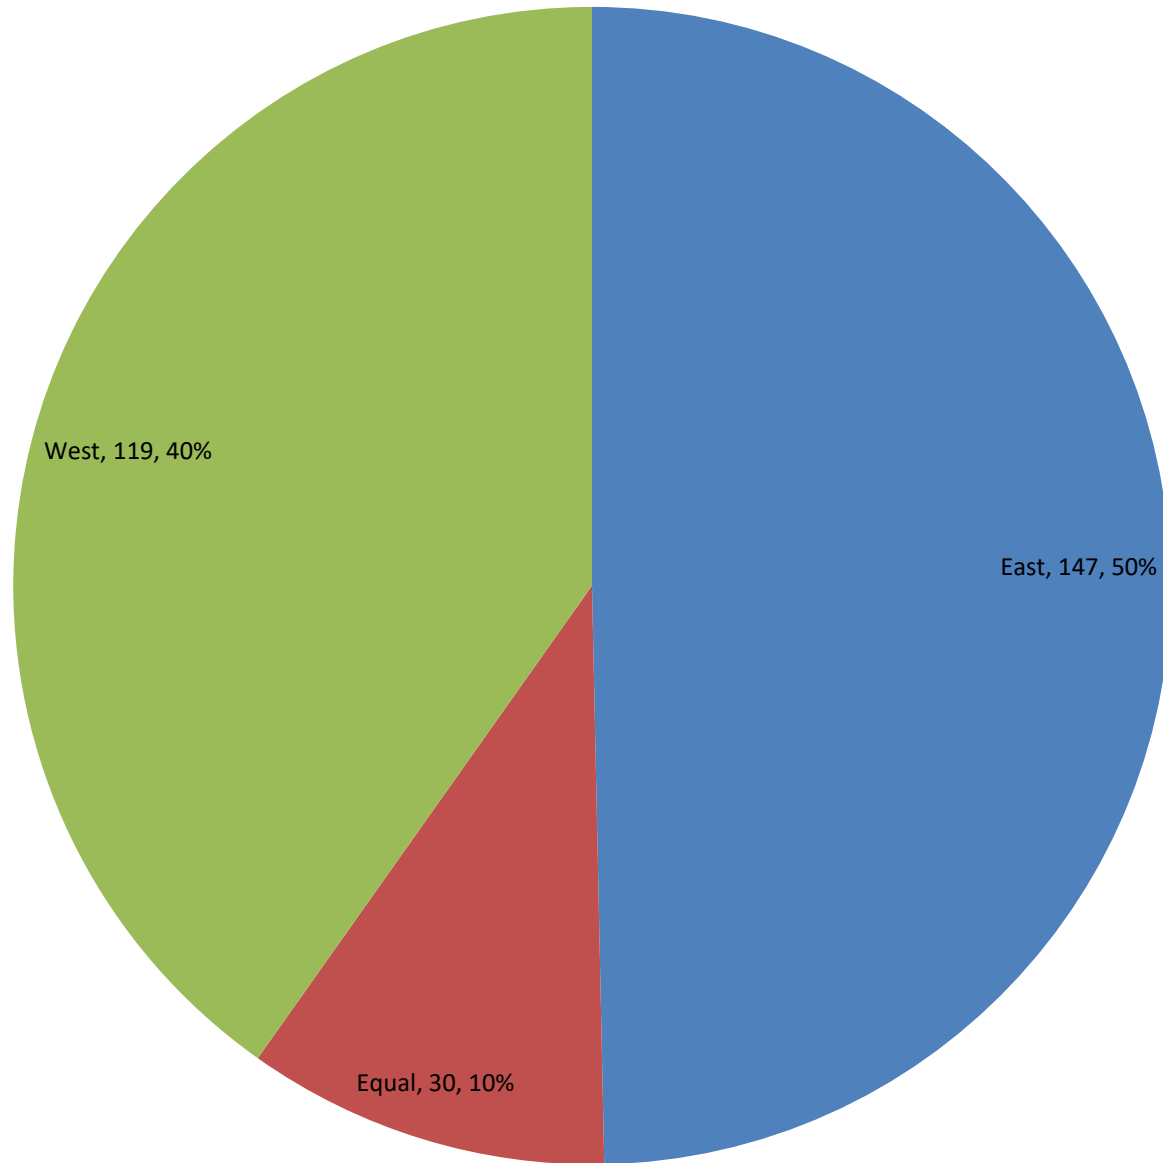

# How many players appeared how many events ago Including the most recent event

# How many players appeared how many events ago

Excluding the most recent event

# Cities with 4 or more players

Last 3 Years

**Players located**  
**North, South or Equal with Natick**  
Last 3 Years

(Direction, Count, Percent)

**Players located**  
**East, West or Equal with Natick**  
Last 3 Years

- East
- Equal
- West

(Direction, Count, Percent)

**Players located**  
**North/South, East/West or Equal with Natick**  
Last 3 Years

- Equal\_East
- Equal\_Equal
- North\_East
- North\_Equal
- North\_West
- South\_East
- South\_West
- South\_Equal