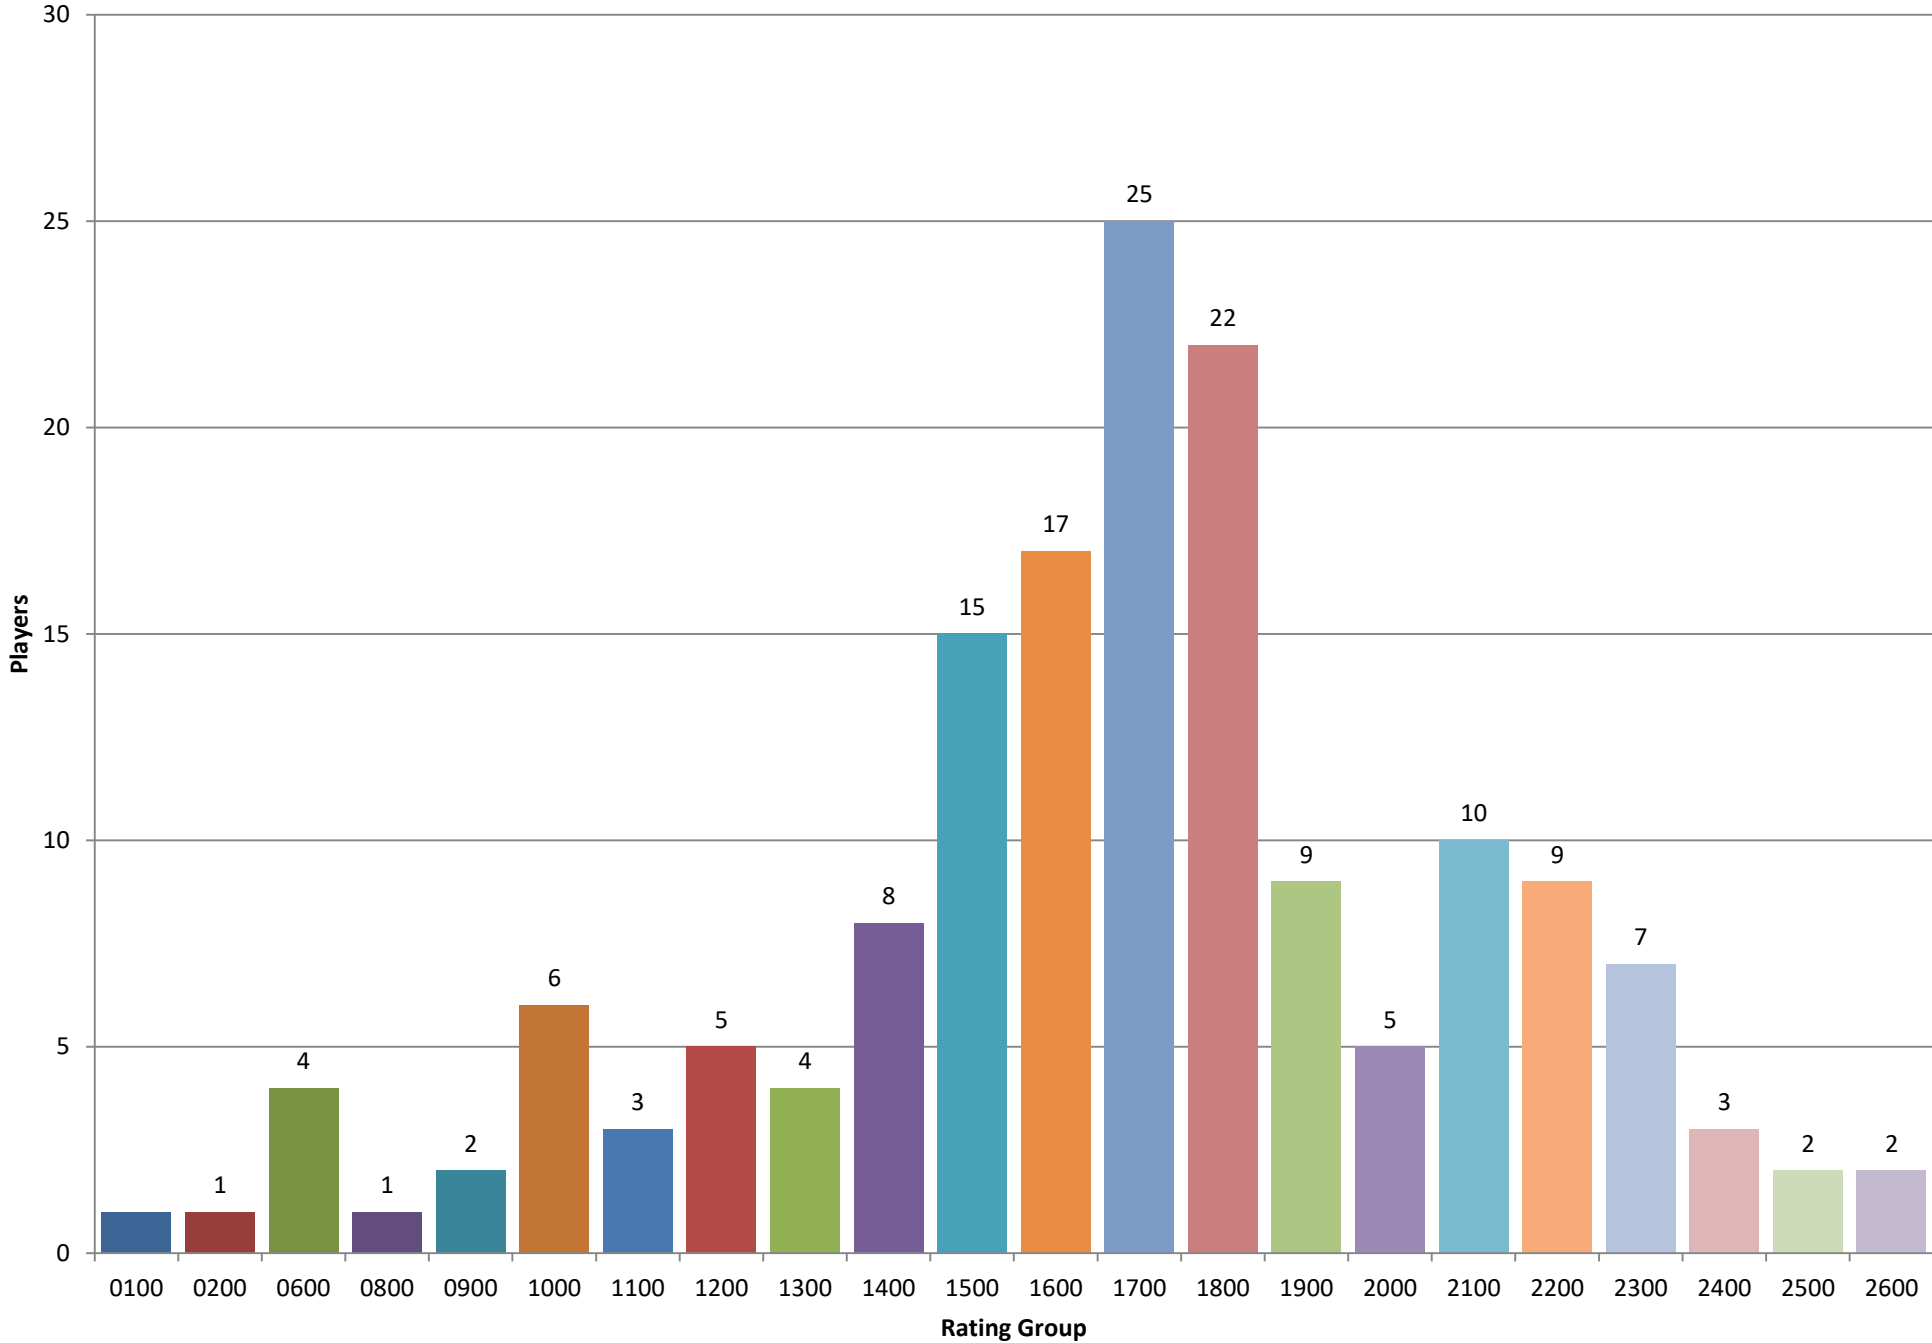

# MCC Players who played away from the Club by Age

Played at the MCC in last 3 years and a MACA or CCA event - bar chart

# MCC Players who played away from the Club by Age

Played at the MCC in last 3 years and a MACA or CCA event - pie chart

(Age Group, Count, Percent)

# MCC Players who played away from the Club by Rating

Played at the MCC in last 3 years and a MACA or CCA event - bar chart