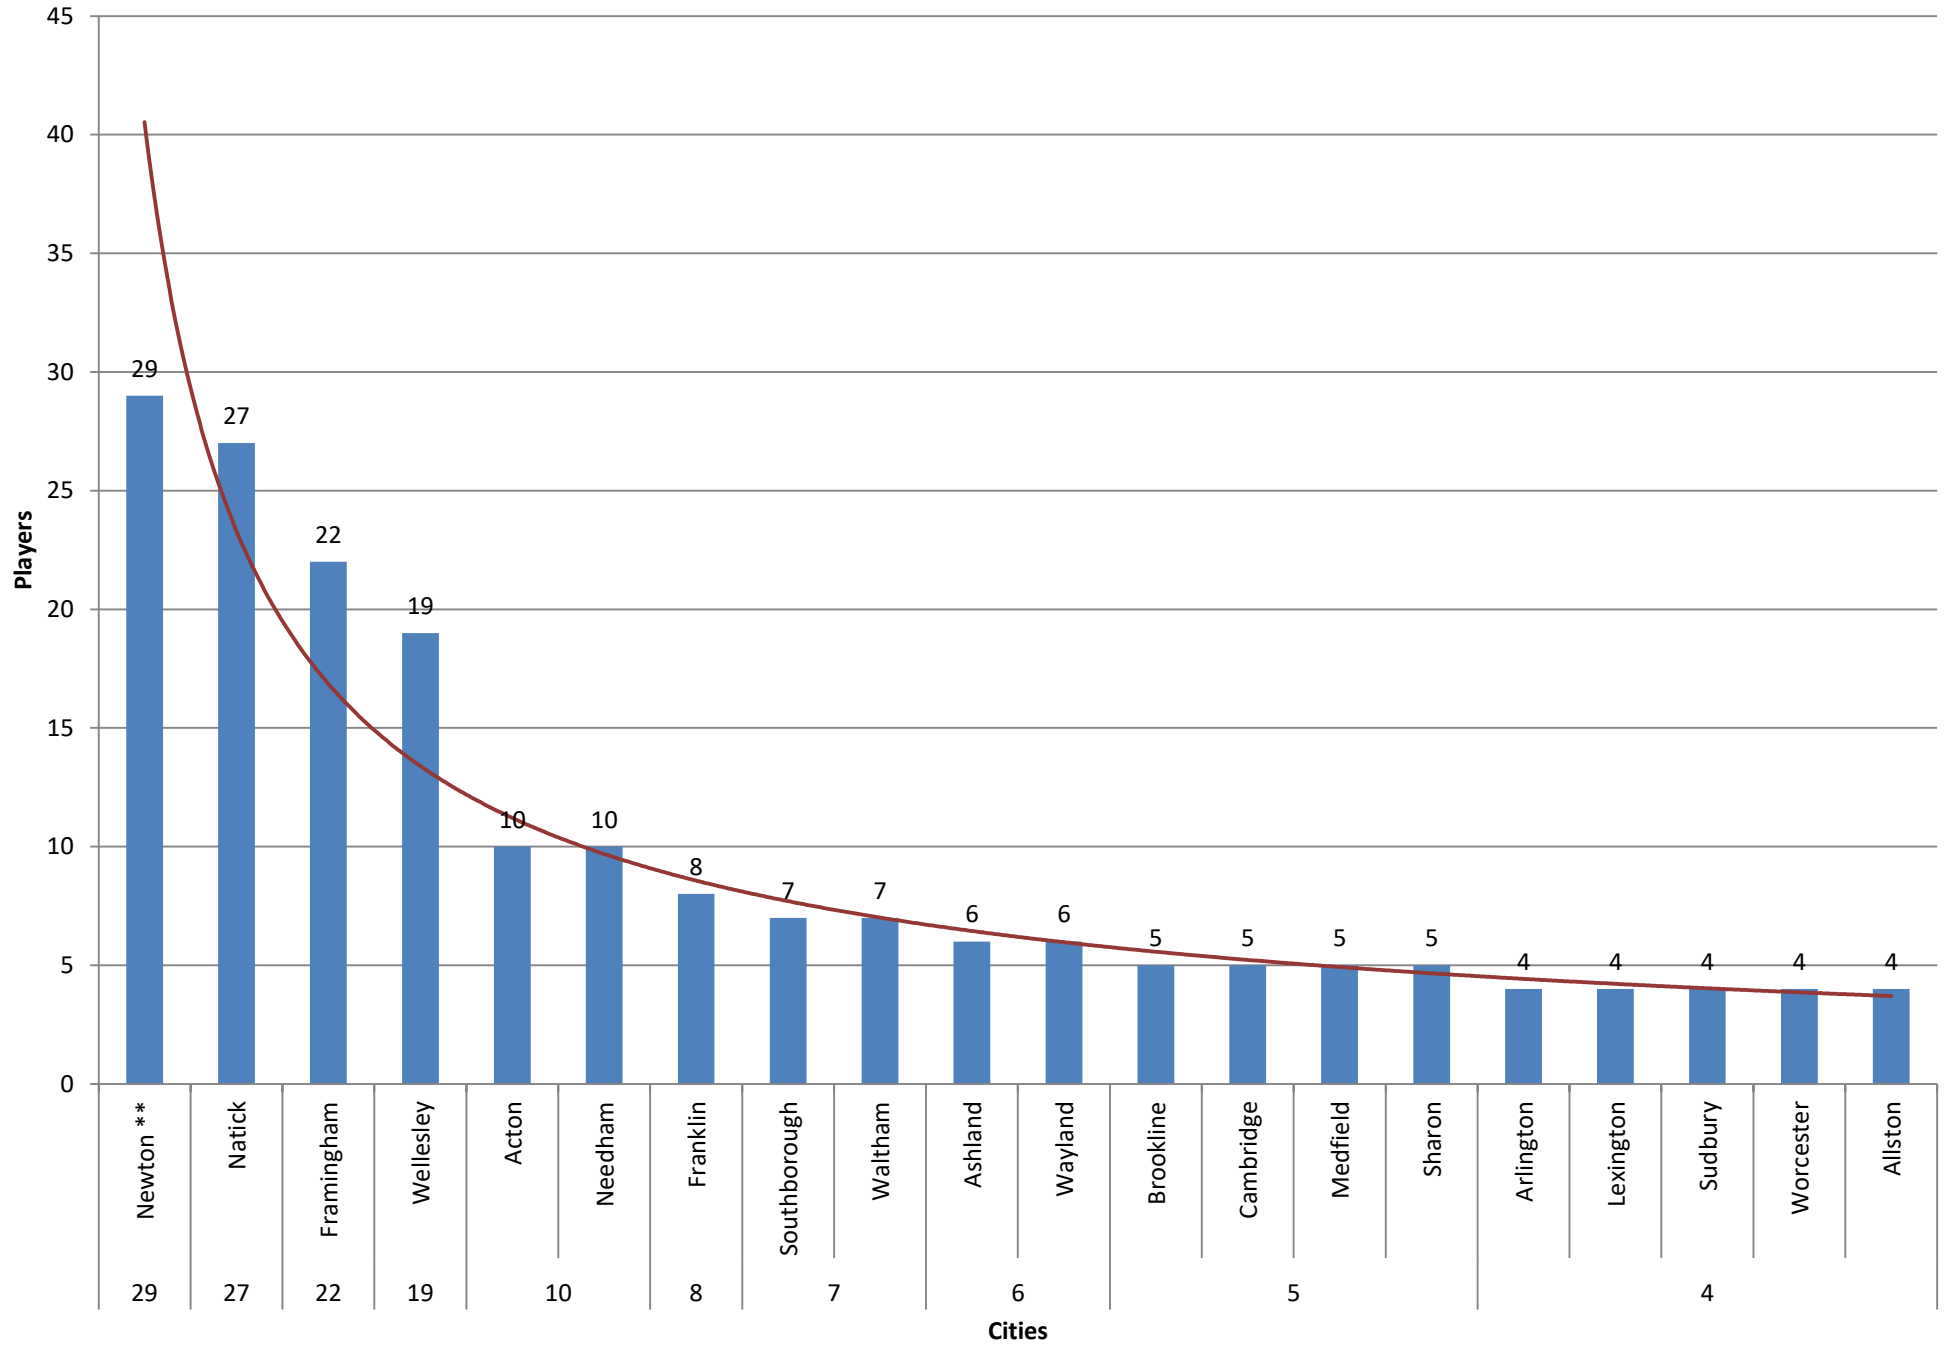

Cities with 4 or more players

Last 3 Years