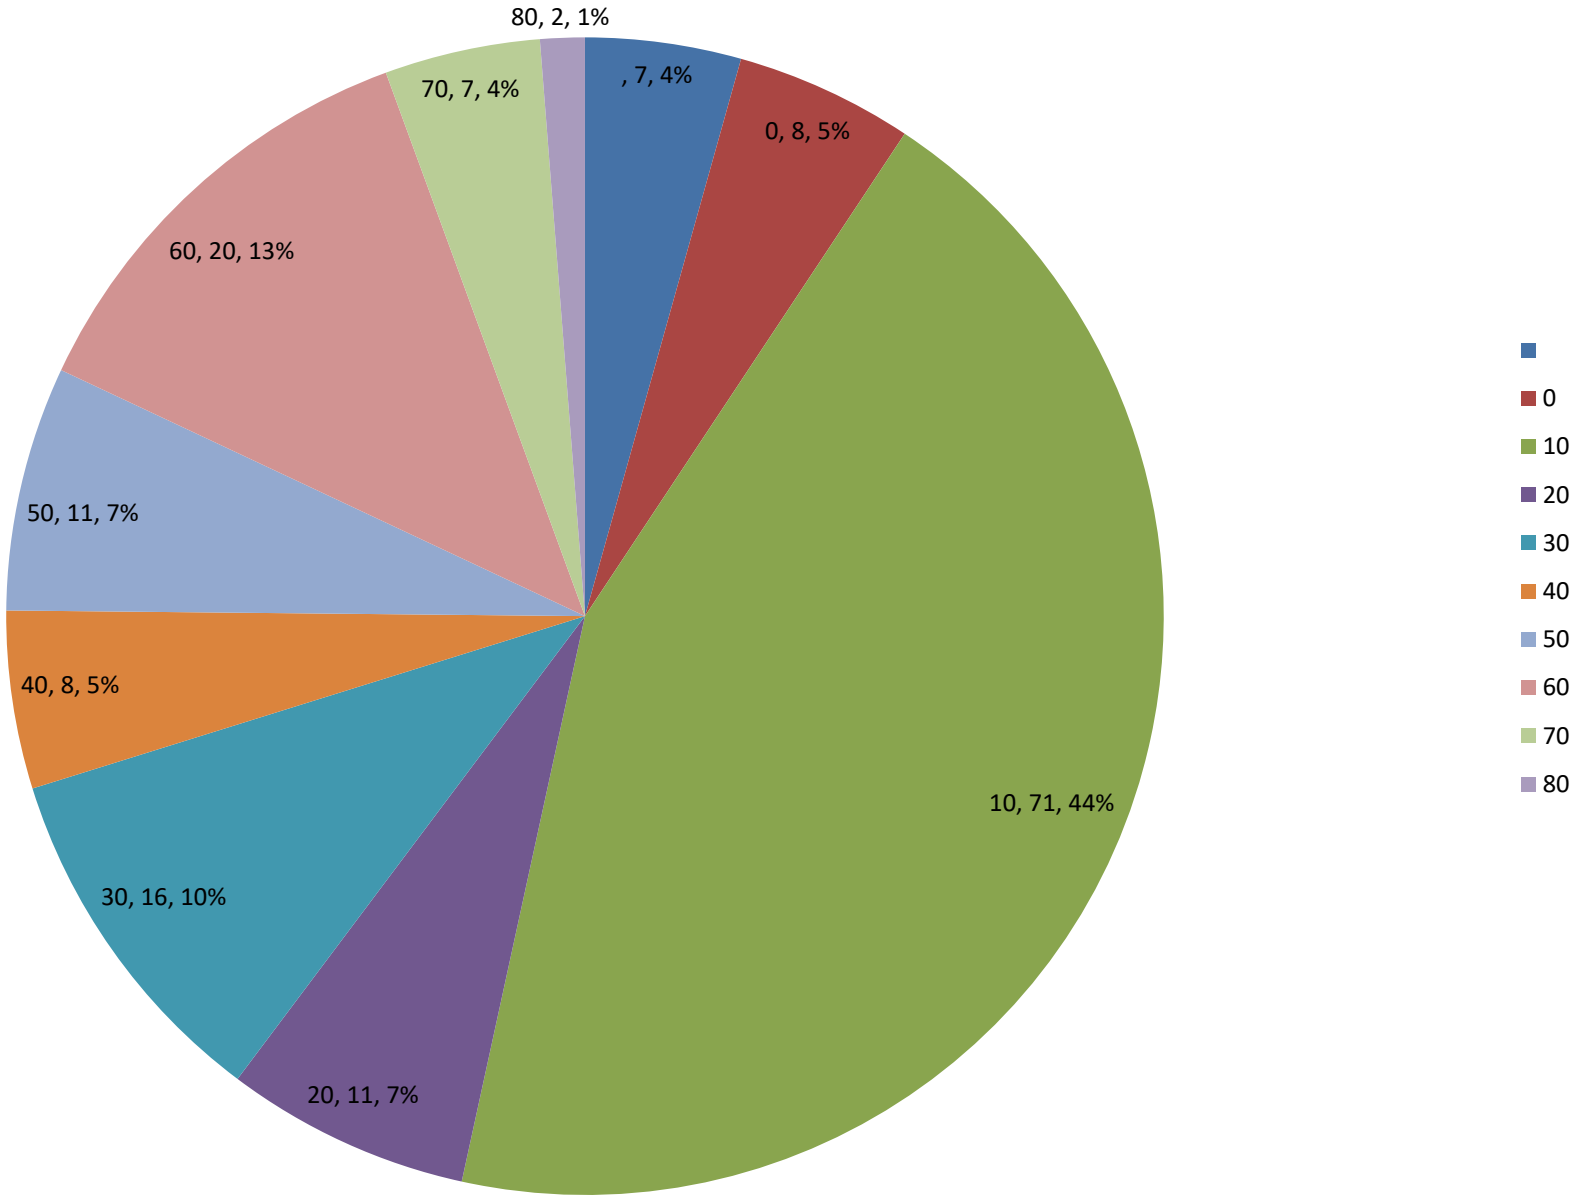

Charts in this PDF

- 1 Players by Age - Most Recent Year - bar graph
- 2 Players by Age - Most Recent Year - pie chart
- 3 How many players appeared how many events ago - Including the most recent event
- 4 How many players appeared how many events ago - Excluding the most recent event
- 5 Cities with 4 or more players - Last 3 Years
- 6 Players located - North, South or Equal with Natick - Last 3 Years
- 7 Players located - East, West or Equal with Natick - Last 3 Years
- 8 Players located - North/South, East/West or Equal with Natick - Last 3 Years
- 9 MCC Players who played away from the Club by Age - Played at the MCC in last 3 years and a MACA or CCA event - bar chart
- 10 MCC Players who played away from the Club by Age - Played at the MCC in last 3 years and a MACA or CCA event - pie chart
- 11 MCC Players who played away from the Club by Rating - Played at the MCC in last 3 years and a MACA or CCA event - bar chart
- 12 MCC Players who played away from the Club by Rating - Played at the MCC in last 3 years and a MACA or CCA event - pie chart

Players by Age

Most Recent Year - bar graph

Players by Age

Most Recent Year - pie chart

How many players appeared how many events ago Including the most recent event

How many players appeared how many events ago

(Direction, Count, Percent)

MCC Players who played away from the Club by Age

Played at the MCC in last 3 years and a MACA or CCA event - bar chart

MCC Players who played away from the Club by Age

Played at the MCC in last 3 years and a MACA or CCA event - pie chart

(Age Group, Count, Percent)

MCC Players who played away from the Club by Rating

Played at the MCC in last 3 years and a MACA or CCA event - bar chart

MCC Players who played away from the Club by Rating

Played at the MCC in last 3 years and a MACA or CCA event - pie chart