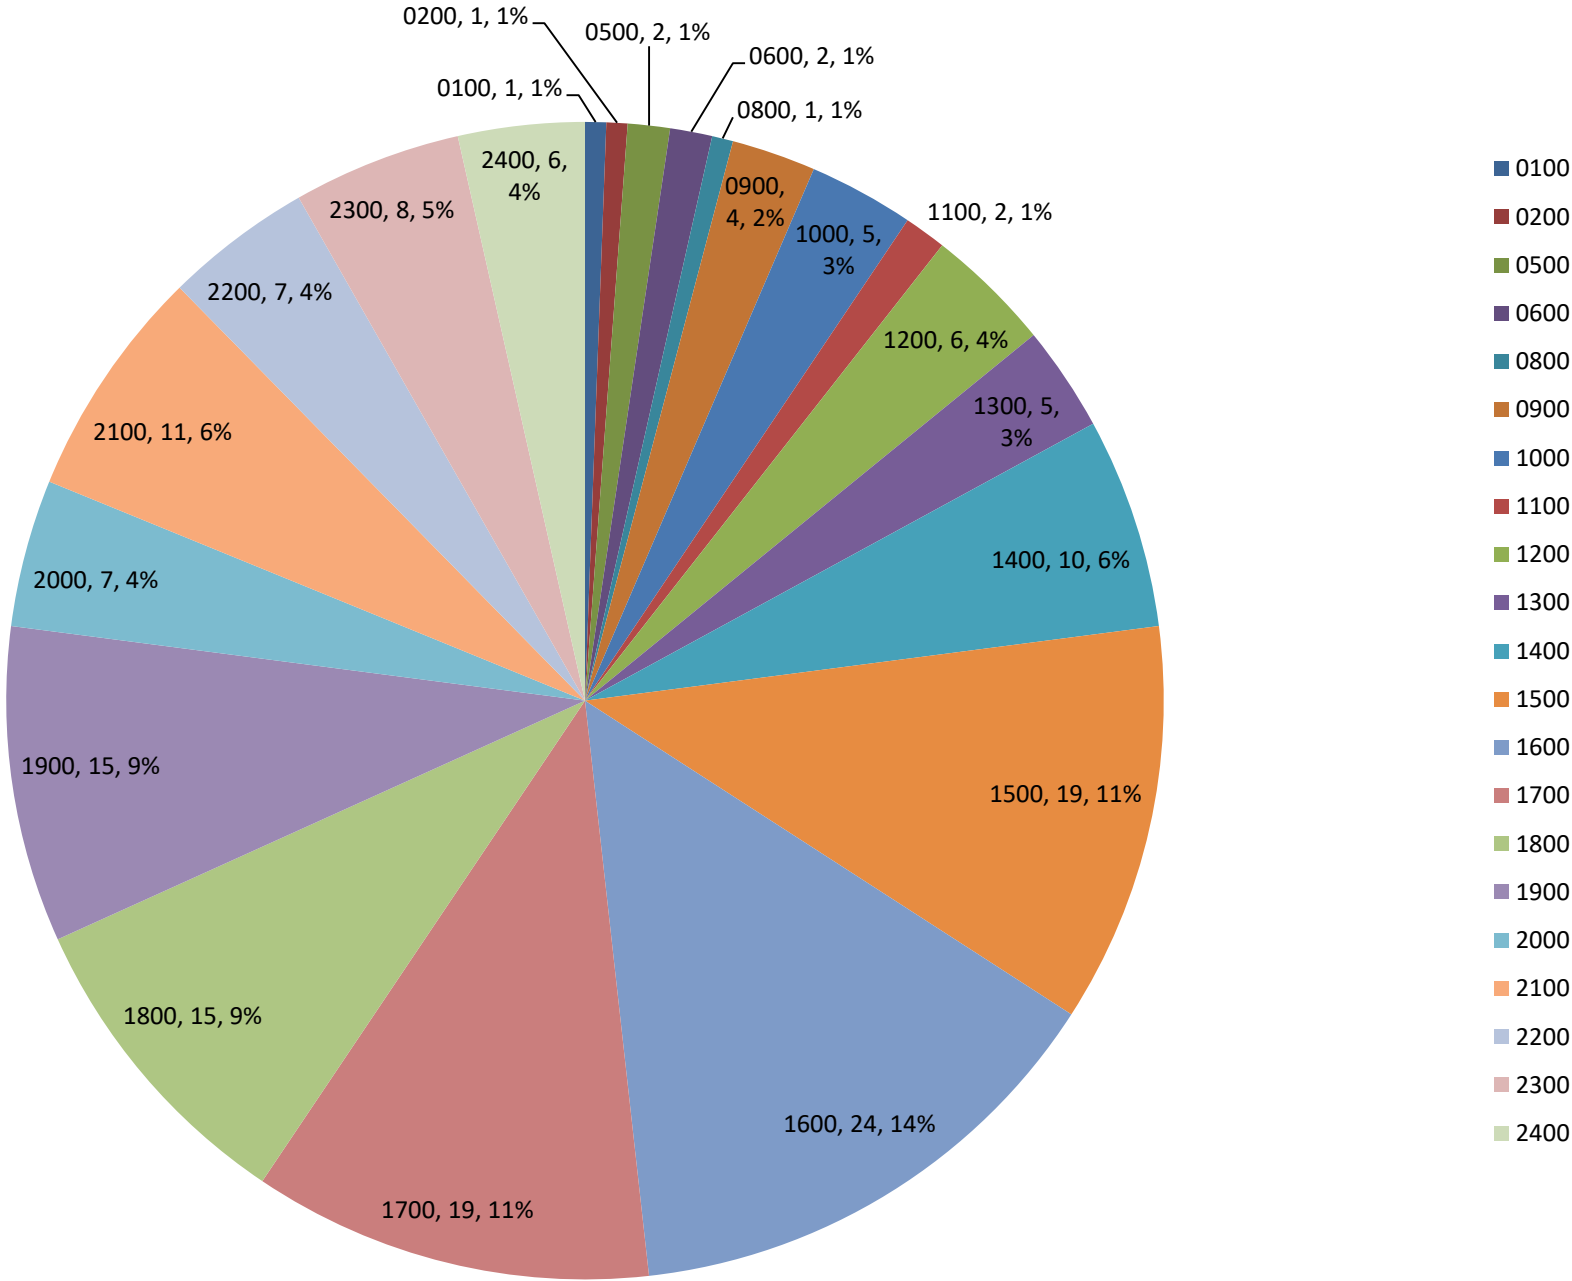

Charts in this PDF

- 1 Players by Age - Most Recent Year - bar graph
- 2 Players by Age - Most Recent Year - pie chart
- 3 How many players appeared how many events ago - Including the most recent event
- 4 How many players appeared how many events ago - Excluding the most recent event
- 5 Cities with 4 or more players - Last 3 Years
- 6 Players located - North, South or Equal with Natick - Last 3 Years
- 7 Players located - East, West or Equal with Natick - Last 3 Years
- 8 Players located - North/South, East/West or Equal with Natick - Last 3 Years
- 9 MCC Players who played away from the Club by Age - Played at the MCC in last 3 years and a MACA or CCA event - bar chart
- 10 MCC Players who played away from the Club by Age - Played at the MCC in last 3 years and a MACA or CCA event - pie chart
- 11 MCC Players who played away from the Club by Rating - Played at the MCC in last 3 years and a MACA or CCA event - bar chart
- 12 MCC Players who played away from the Club by Rating - Played at the MCC in last 3 years and a MACA or CCA event - pie chart

Players by Age

Most Recent Year - bar graph

Players by Age

Most Recent Year - pie chart

How many players appeared how many events ago Including the most recent event

Cities with 4 or more players

Last 3 Years

MCC Players who played away from the Club by Age

Played at the MCC in last 3 years and a MACA or CCA event - pie chart

(Age Group, Count, Percent)

MCC Players who played away from the Club by Rating

Played at the MCC in last 3 years and a MACA or CCA event - bar chart

MCC Players who played away from the Club by Rating

Played at the MCC in last 3 years and a MACA or CCA event - pie chart

(Rating Group, Count, Percent)