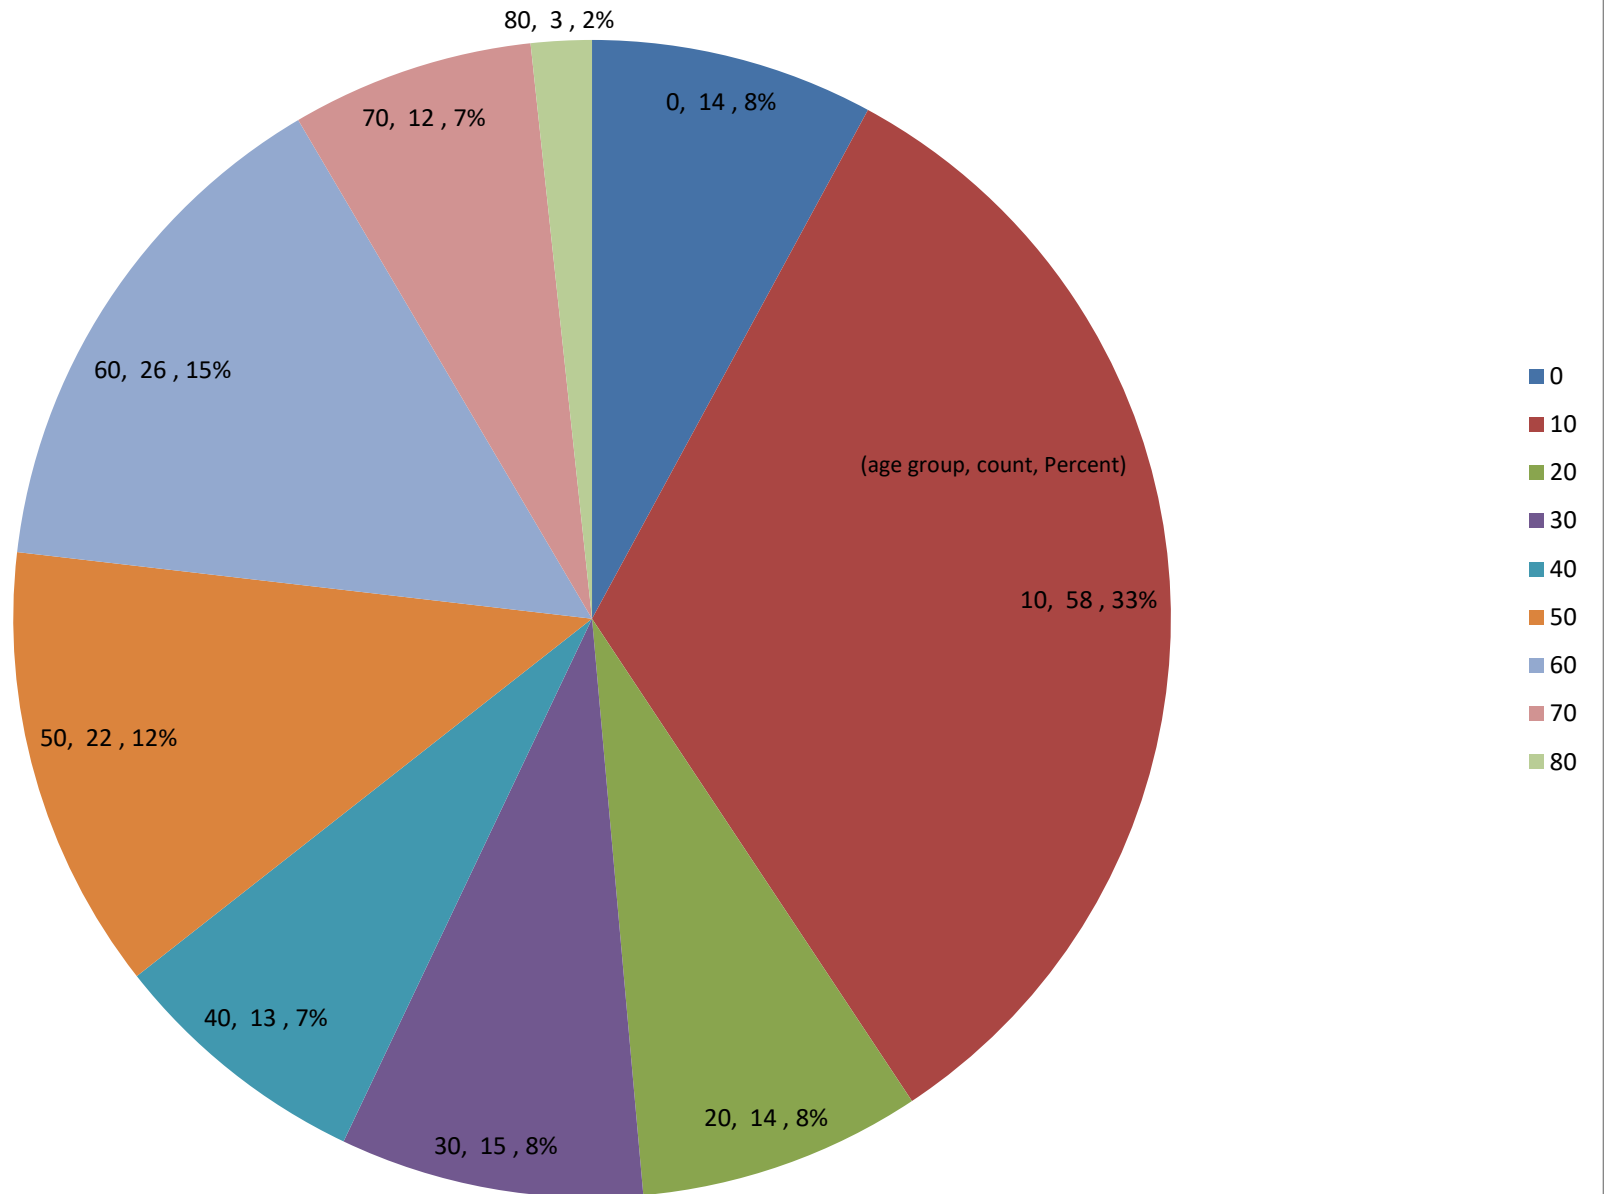

## Charts in this PDF

- 1 Players by Age - Most Recent Year - bar graph
- 2 Players by Age - Most Recent Year - pie chart
- 3 How many players appeared how many events ago - Including the most recent event
- 4 How many players appeared how many events ago - Excluding the most recent event
- 5 Cities with 4 or more players - Last 3 Years
- 6 Players located - North, South or Equal with Natick - Last 3 Years
- 7 Players located - East, West or Equal with Natick - Last 3 Years
- 8 Players located - North/South, East/West or Equal with Natick - Last 3 Years
- 9 MCC Players who played away from the Club by Age - Played at the MCC in last 3 years and a MACA or CCA event - bar chart
- 10 MCC Players who played away from the Club by Age - Played at the MCC in last 3 years and a MACA or CCA event - pie chart
- 11 MCC Players who played away from the Club by Rating - Played at the MCC in last 3 years and a MACA or CCA event - bar chart
- 12 MCC Players who played away from the Club by Rating - Played at the MCC in last 3 years and a MACA or CCA event - pie chart

# Players by Age

Most Recent Year - bar graph

# Players by Age

Most Recent Year - pie chart

# How many players appeared how many events ago Including the most recent event