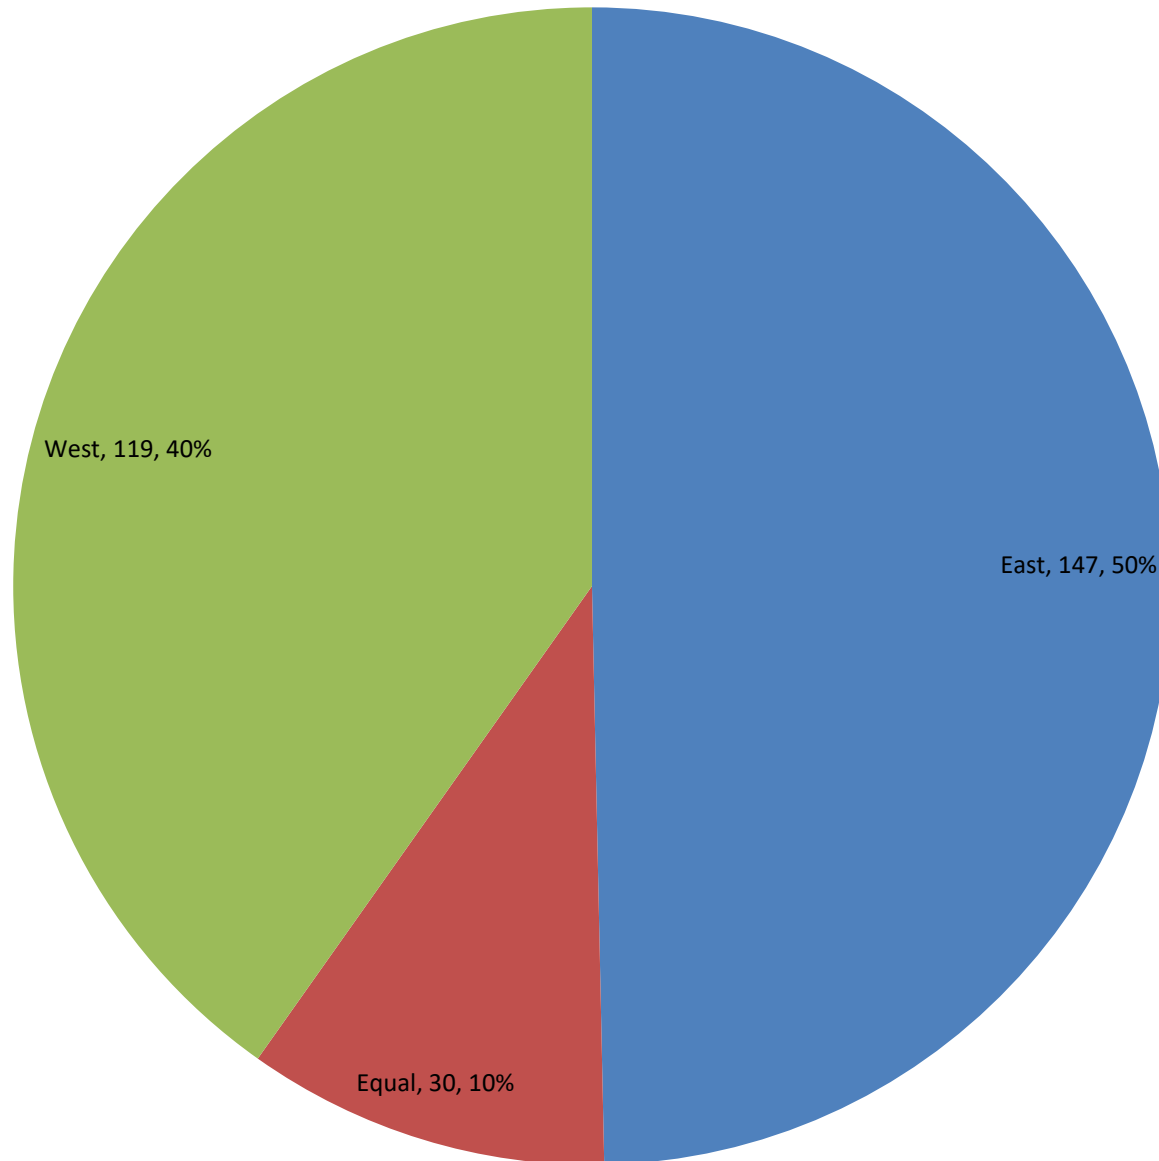

Charts in this PDF

- 1 Players by Age - Most Recent Year - bar graph
- 2 Players by Age - Most Recent Year - pie chart
- 3 How many players appeared how many events ago - Including the most recent event
- 4 How many players appeared how many events ago - Excluding the most recent event
- 5 Cities with 4 or more players - Last 3 Years
- 6 Players located - North, South or Equal with Natick - Last 3 Years
- 7 Players located - East, West or Equal with Natick - Last 3 Years
- 8 Players located - North/South, East/West or Equal with Natick - Last 3 Years
- 9 MCC Players who played away from the Club by Age - Played at the MCC in last 3 years and a MACA or CCA event - bar chart
- 10 MCC Players who played away from the Club by Age - Played at the MCC in last 3 years and a MACA or CCA event - pie chart
- 11 MCC Players who played away from the Club by Rating - Played at the MCC in last 3 years and a MACA or CCA event - bar chart
- 12 MCC Players who played away from the Club by Rating - Played at the MCC in last 3 years and a MACA or CCA event - pie chart

Players by Age

Most Recent Year - bar graph

Players by Age

Most Recent Year - pie chart

How many players appeared how many events ago Including the most recent event

How many players appeared how many events ago

Excluding the most recent event

Cities with 4 or more players

Last 3 Years

Players located
North, South or Equal with Natick
Last 3 Years

(Direction, Count, Percent)

Players located
East, West or Equal with Natick
Last 3 Years

(Direction, Count, Percent)

Players located
North/South, East/West or Equal with Natick
Last 3 Years

- Equal_East
- Equal_Equal
- North_East
- North_Equal
- North_West
- South_East
- South_West
- South_Equal