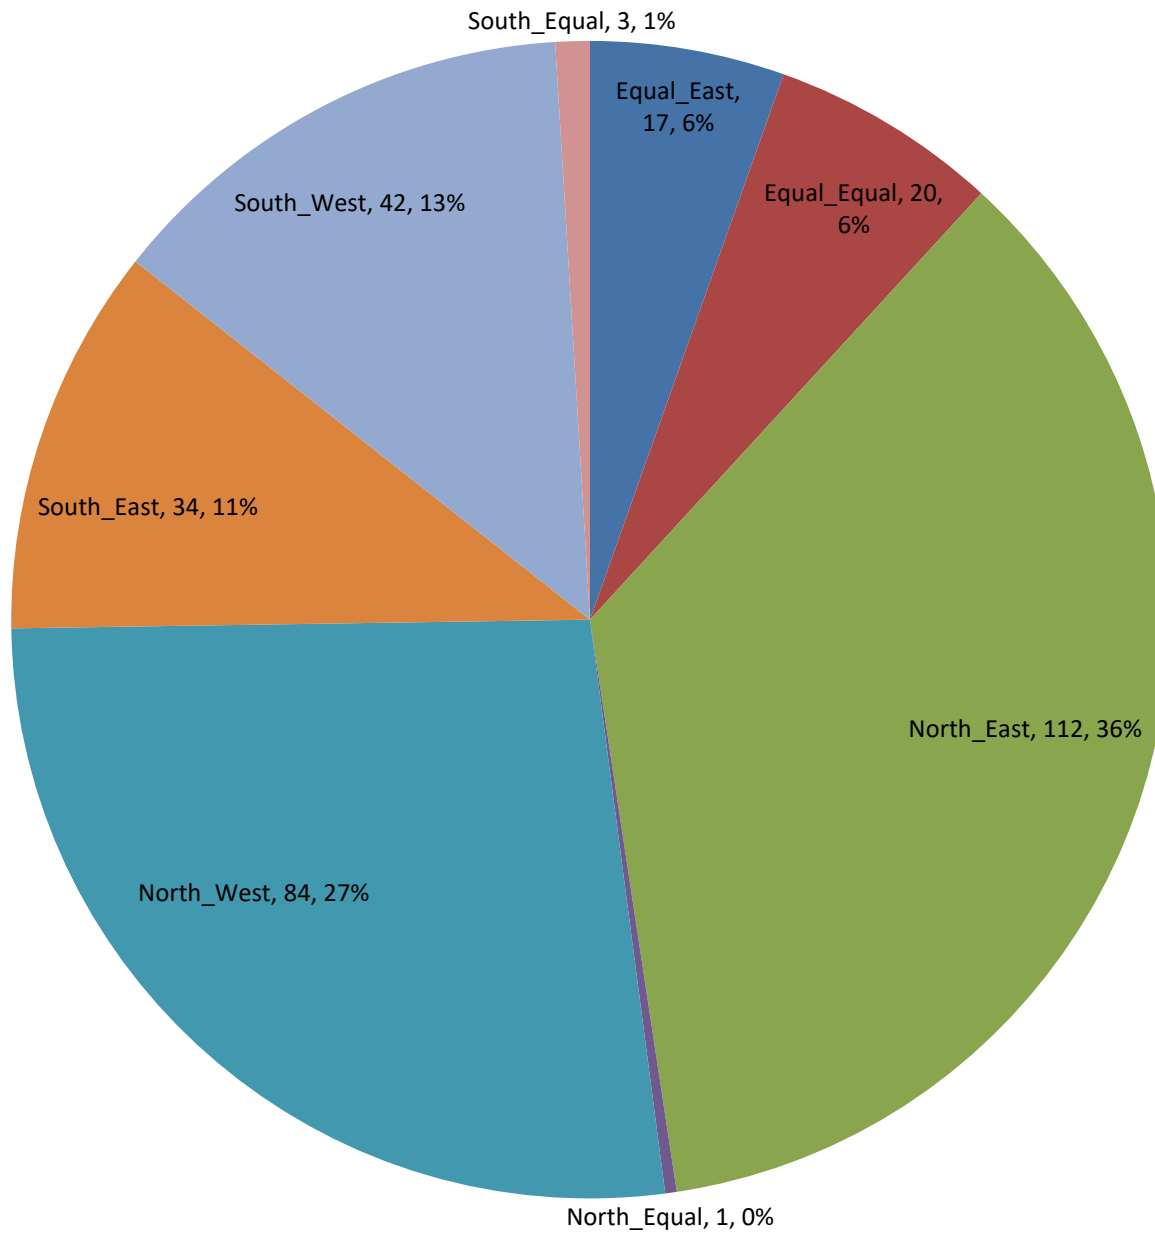

Charts in this PDF

- 1 Players by Age - Most Recent Year - bar graph
- 2 Players by Age - Most Recent Year - pie chart
- 3 How many players appeared how many events ago - Including the most recent event
- 4 How many players appeared how many events ago - Excluding the most recent event
- 5 Cities with 4 or more players - Last 3 Years
- 6 Players located - North, South or Equal with Natick - Last 3 Years
- 7 Players located - East, West or Equal with Natick - Last 3 Years
- 8 Players located - North/South, East/West or Equal with Natick - Last 3 Years
- 9 MCC Players who played away from the Club by Age - Played at the MCC in last 3 years and a MACA or CCA event - bar chart
- 10 MCC Players who played away from the Club by Age - Played at the MCC in last 3 years and a MACA or CCA event - pie chart
- 11 MCC Players who played away from the Club by Rating - Played at the MCC in last 3 years and a MACA or CCA event - bar chart
- 12 MCC Players who played away from the Club by Rating - Played at the MCC in last 3 years and a MACA or CCA event - pie chart

Players by Age

Most Recent Year - bar graph

Players by Age

Most Recent Year - pie chart

How many players appeared how many events ago Including the most recent event

Cities with 4 or more players

Last 3 Years

Players located
North, South or Equal with Natick
Last 3 Years

- Equal
- North
- South

(Direction, Count, Percent)

Players located
East, West or Equal with Natick
Last 3 Years

(Direction, Count, Percent)

Players located North/South, East/West or Equal with Natick Last 3 Years

- Equal_East
- Equal_Equal
- North_East
- North_Equal
- North_West
- South_East
- South_West
- South_Equal

(Direction, Count, Percent)

MCC Players who played away from the Club by Age

Played at the MCC in last 3 years and a MACA or CCA event - bar chart