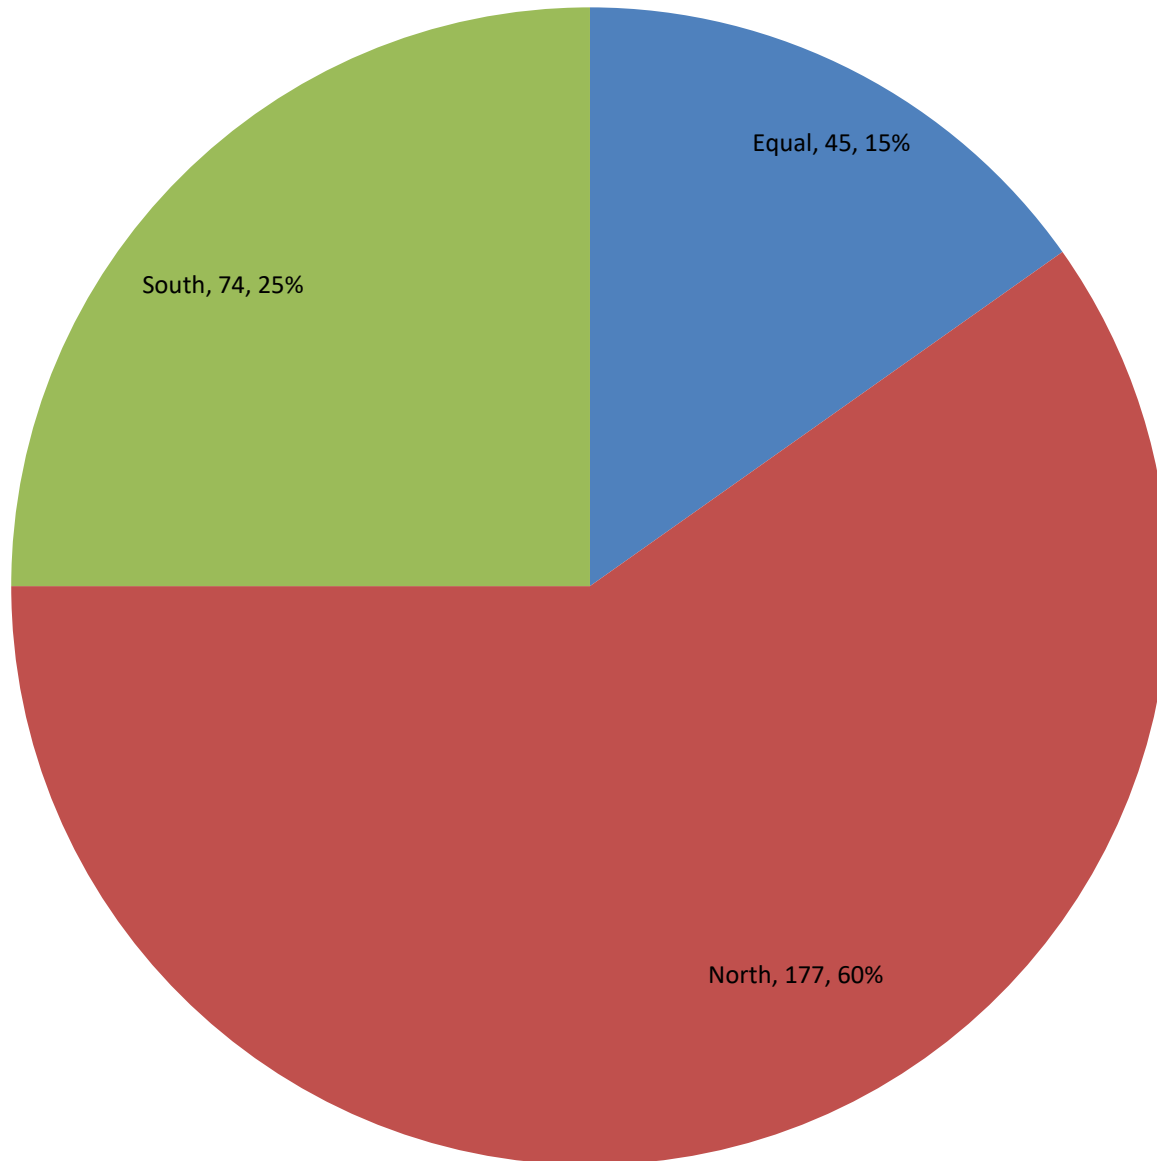

Charts in this PDF

- 1 Players by Age - Most Recent Year - bar graph
- 2 Players by Age - Most Recent Year - pie chart
- 3 How many players appeared how many events ago - Including the most recent event
- 4 How many players appeared how many events ago - Excluding the most recent event
- 5 Cities with 4 or more players - Last 3 Years
- 6 Players located - North, South or Equal with Natick - Last 3 Years
- 7 Players located - East, West or Equal with Natick - Last 3 Years
- 8 Players located - North/South, East/West or Equal with Natick - Last 3 Years
- 9 MCC Players who played away from the Club by Age - Played at the MCC in last 3 years and a MACA or CCA event - bar chart
- 10 MCC Players who played away from the Club by Age - Played at the MCC in last 3 years and a MACA or CCA event - pie chart
- 11 MCC Players who played away from the Club by Rating - Played at the MCC in last 3 years and a MACA or CCA event - bar chart
- 12 MCC Players who played away from the Club by Rating - Played at the MCC in last 3 years and a MACA or CCA event - pie chart

Players by Age

Most Recent Year - bar graph

Players by Age

Most Recent Year - pie chart

How many players appeared how many events ago Including the most recent event

How many players appeared how many events ago

Excluding the most recent event

Cities with 4 or more players

Last 3 Years

Players located
North, South or Equal with Natick
Last 3 Years

(Direction, Count, Percent)

Players located
East, West or Equal with Natick
Last 3 Years

(Direction, Count, Percent)

Players located
North/South, East/West or Equal with Natick
Last 3 Years

- Equal_East
- Equal_Equal
- North_East
- North_Equal
- North_West
- South_East
- South_West
- South_Equal