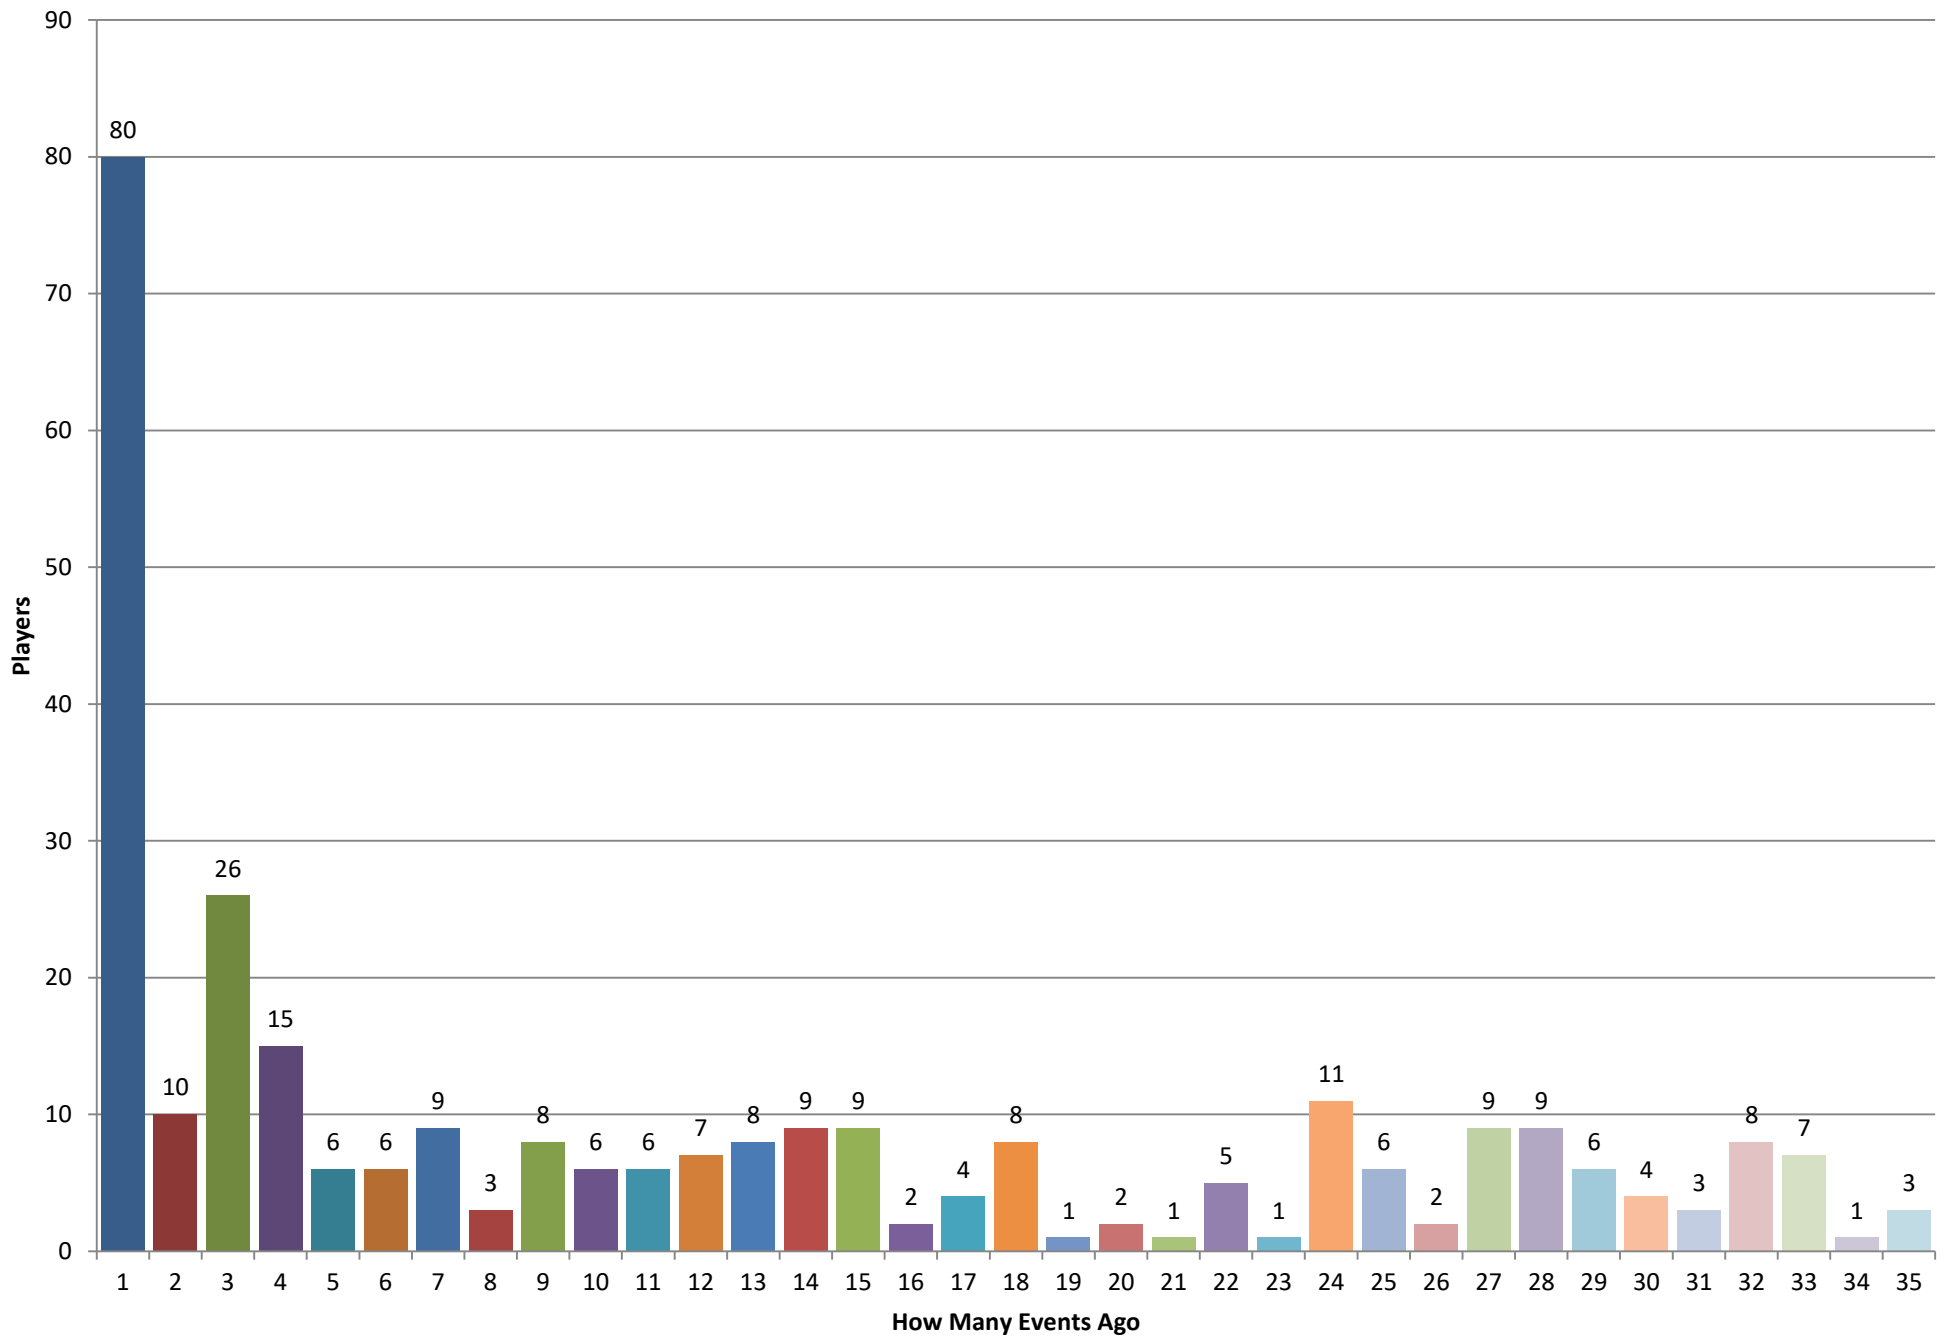

Charts in this PDF

- 1 Players by Age - Most Recent Year - bar graph
- 2 Players by Age - Most Recent Year - pie chart
- 3 How many players appeared how many events ago - Including the most recent event
- 4 How many players appeared how many events ago - Excluding the most recent event
- 5 Cities with 4 or more players - Last 3 Years
- 6 Players located - North, South or Equal with Natick - Last 3 Years
- 7 Players located - East, West or Equal with Natick - Last 3 Years
- 8 Players located - North/South, East/West or Equal with Natick - Last 3 Years
- 9 MCC Players who played away from the Club by Age - Played at the MCC in last 3 years and a MACA or CCA event - bar chart
- 10 MCC Players who played away from the Club by Age - Played at the MCC in last 3 years and a MACA or CCA event - pie chart
- 11 MCC Players who played away from the Club by Rating - Played at the MCC in last 3 years and a MACA or CCA event - bar chart
- 12 MCC Players who played away from the Club by Rating - Played at the MCC in last 3 years and a MACA or CCA event - pie chart

Players by Age

Most Recent Year - bar graph

Players by Age

Most Recent Year - pie chart

How many players appeared how many events ago Including the most recent event

How many players appeared how many events ago

Excluding the most recent event

Cities with 4 or more players

Last 3 Years

Players located
North, South or Equal with Natick
Last 3 Years

(Direction, Count, Percent)

Players located
East, West or Equal with Natick
Last 3 Years

(Direction, Count, Percent)

Players located
North/South, East/West or Equal with Natick
Last 3 Years

- Equal_East
- Equal_Equal
- North_East
- North_Equal
- North_West
- South_East
- South_West
- South_Equal