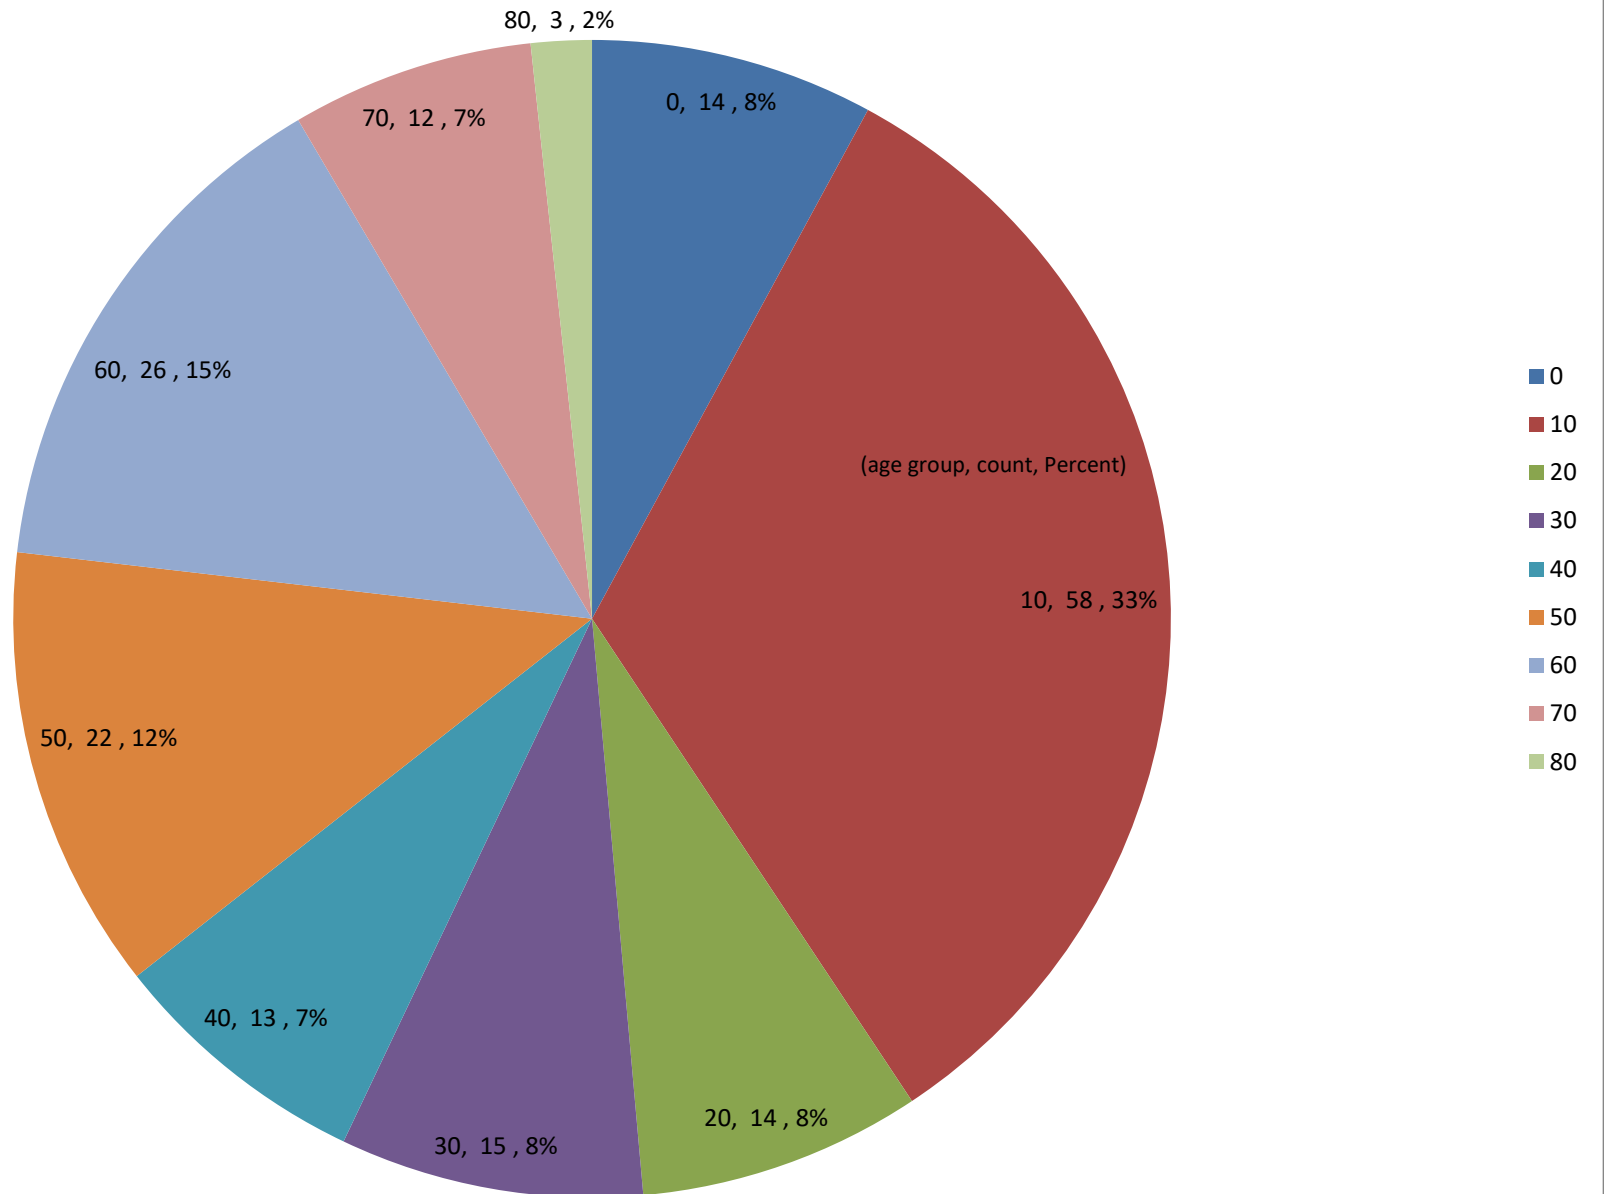

Charts in this PDF

- 1 Players by Age - Most Recent Year - bar graph
- 2 Players by Age - Most Recent Year - pie chart
- 3 How many players appeared how many events ago - Including the most recent event
- 4 How many players appeared how many events ago - Excluding the most recent event
- 5 Cities with 4 or more players - Last 3 Years
- 6 Players located - North, South or Equal with Natick - Last 3 Years
- 7 Players located - East, West or Equal with Natick - Last 3 Years
- 8 Players located - North/South, East/West or Equal with Natick - Last 3 Years
- 9 MCC Players who played away from the Club by Age - Played at the MCC in last 3 years and a MACA or CCA event - bar chart
- 10 MCC Players who played away from the Club by Age - Played at the MCC in last 3 years and a MACA or CCA event - pie chart
- 11 MCC Players who played away from the Club by Rating - Played at the MCC in last 3 years and a MACA or CCA event - bar chart
- 12 MCC Players who played away from the Club by Rating - Played at the MCC in last 3 years and a MACA or CCA event - pie chart

Players by Age

Most Recent Year - bar graph

Players by Age

Most Recent Year - pie chart

How many players appeared how many events ago Including the most recent event

How many players appeared how many events ago

Excluding the most recent event

Cities with 4 or more players

Last 3 Years

Players located
North, South or Equal with Natick
Last 3 Years

(Direction, Count, Percent)

Players located
East, West or Equal with Natick
Last 3 Years

(Direction, Count, Percent)

Players located
North/South, East/West or Equal with Natick
Last 3 Years

- Equal_East
- Equal_Equal
- North_East
- North_Equal
- North_West
- South_East
- South_West
- South_Equal