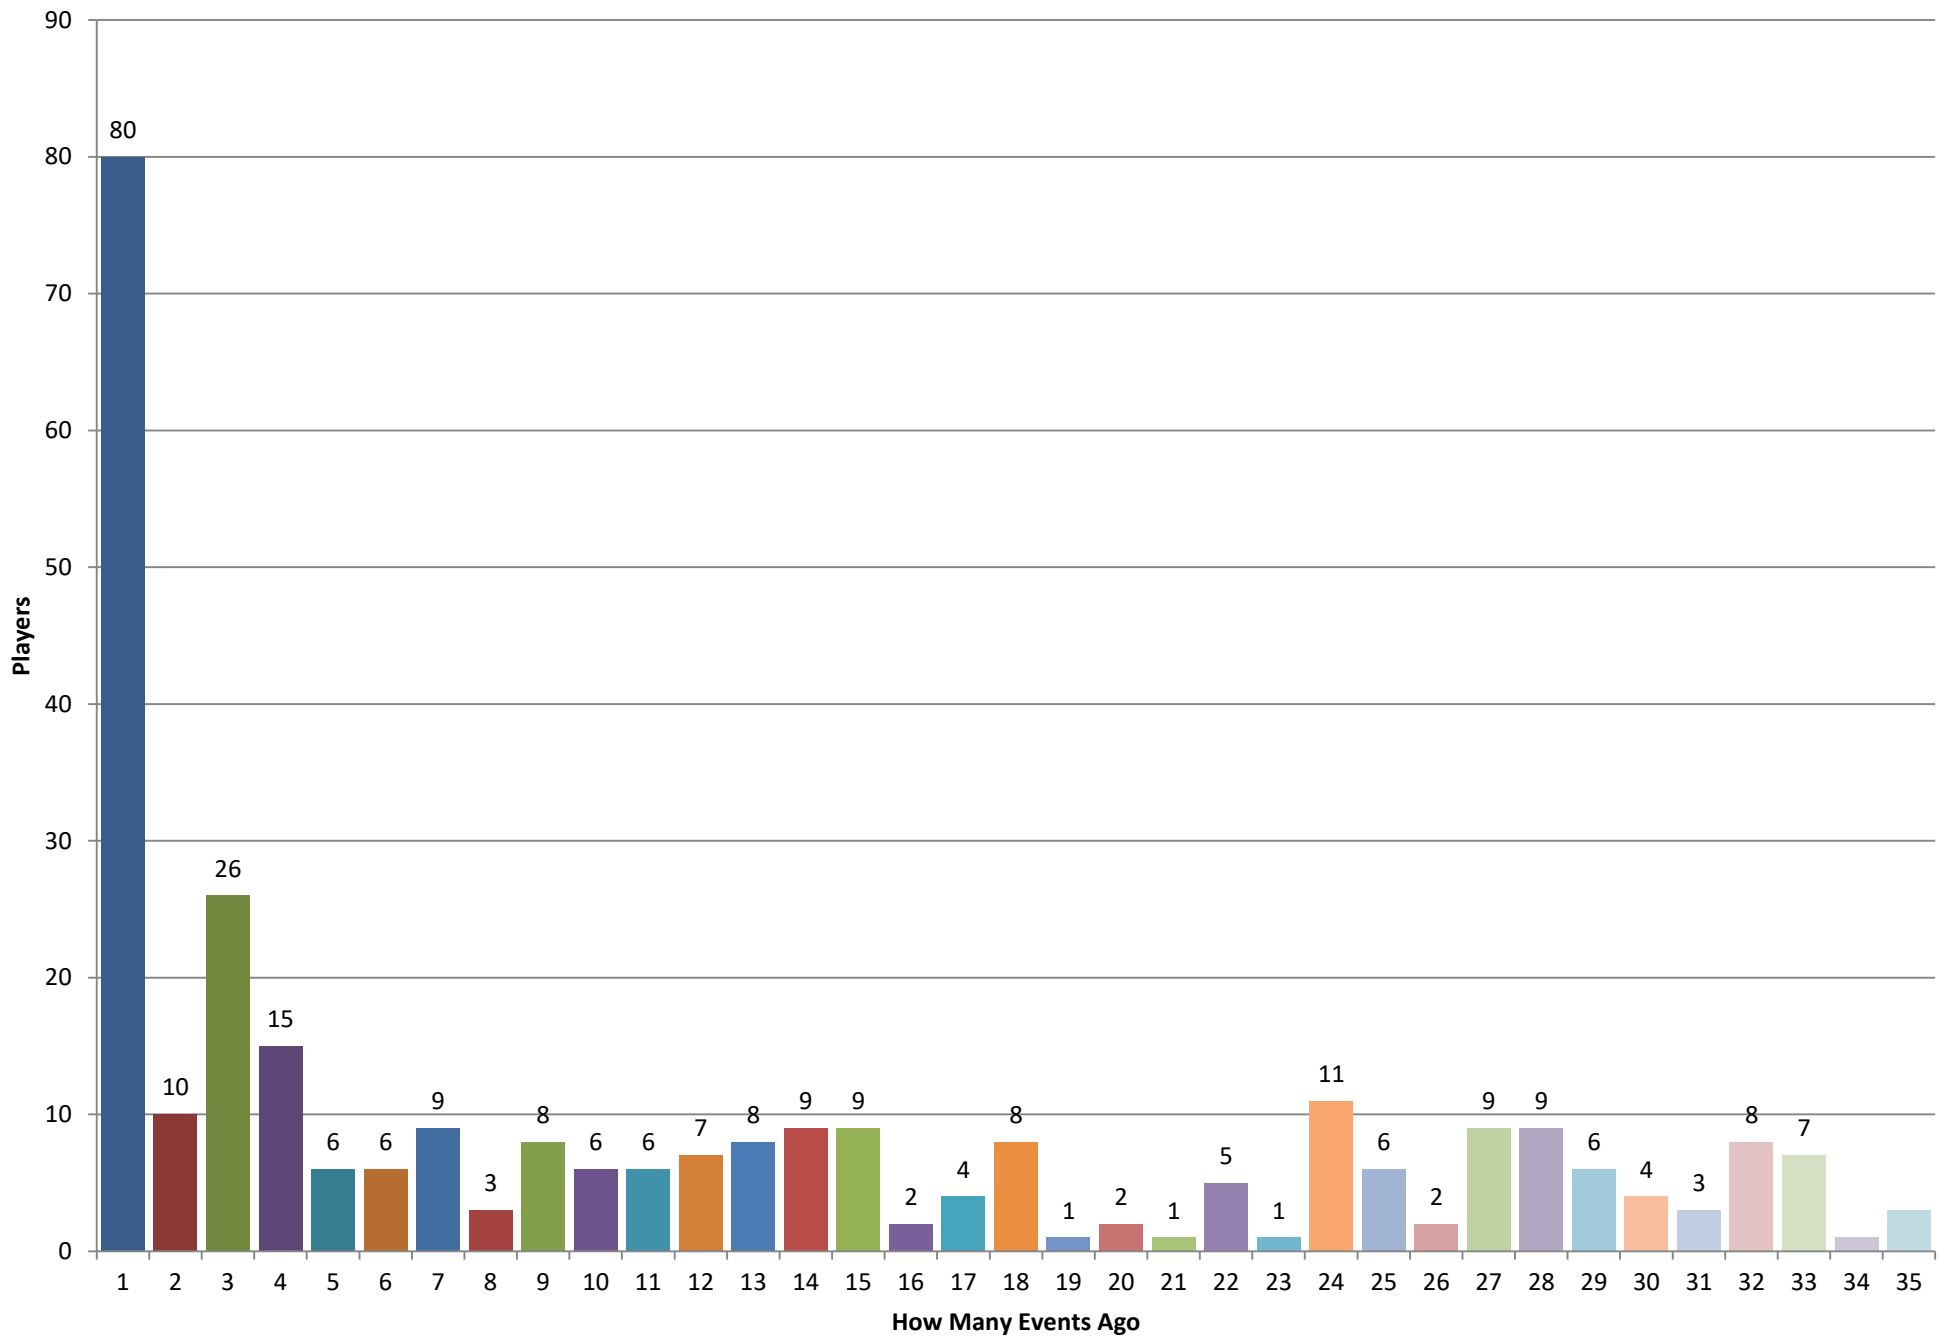

## Charts in this PDF

- 1 Players by Age - Most Recent Year - bar graph
- 2 Players by Age - Most Recent Year - pie chart
- 3 How many players appeared how many events ago - Including the most recent event
- 4 How many players appeared how many events ago - Excluding the most recent event
- 5 Cities with 4 or more players - Last 3 Years
- 6 Players located - North, South or Equal with Natick - Last 3 Years
- 7 Players located - East, West or Equal with Natick - Last 3 Years
- 8 Players located - North/South, East/West or Equal with Natick - Last 3 Years
- 9 MCC Players who played away from the Club by Age - Played at the MCC in last 3 years and a MACA or CCA event - bar chart
- 10 MCC Players who played away from the Club by Age - Played at the MCC in last 3 years and a MACA or CCA event - pie chart
- 11 MCC Players who played away from the Club by Rating - Played at the MCC in last 3 years and a MACA or CCA event - bar chart
- 12 MCC Players who played away from the Club by Rating - Played at the MCC in last 3 years and a MACA or CCA event - pie chart

# Players by Age

Most Recent Year - bar graph

# Players by Age

Most Recent Year - pie chart

# How many players appeared how many events ago Including the most recent event