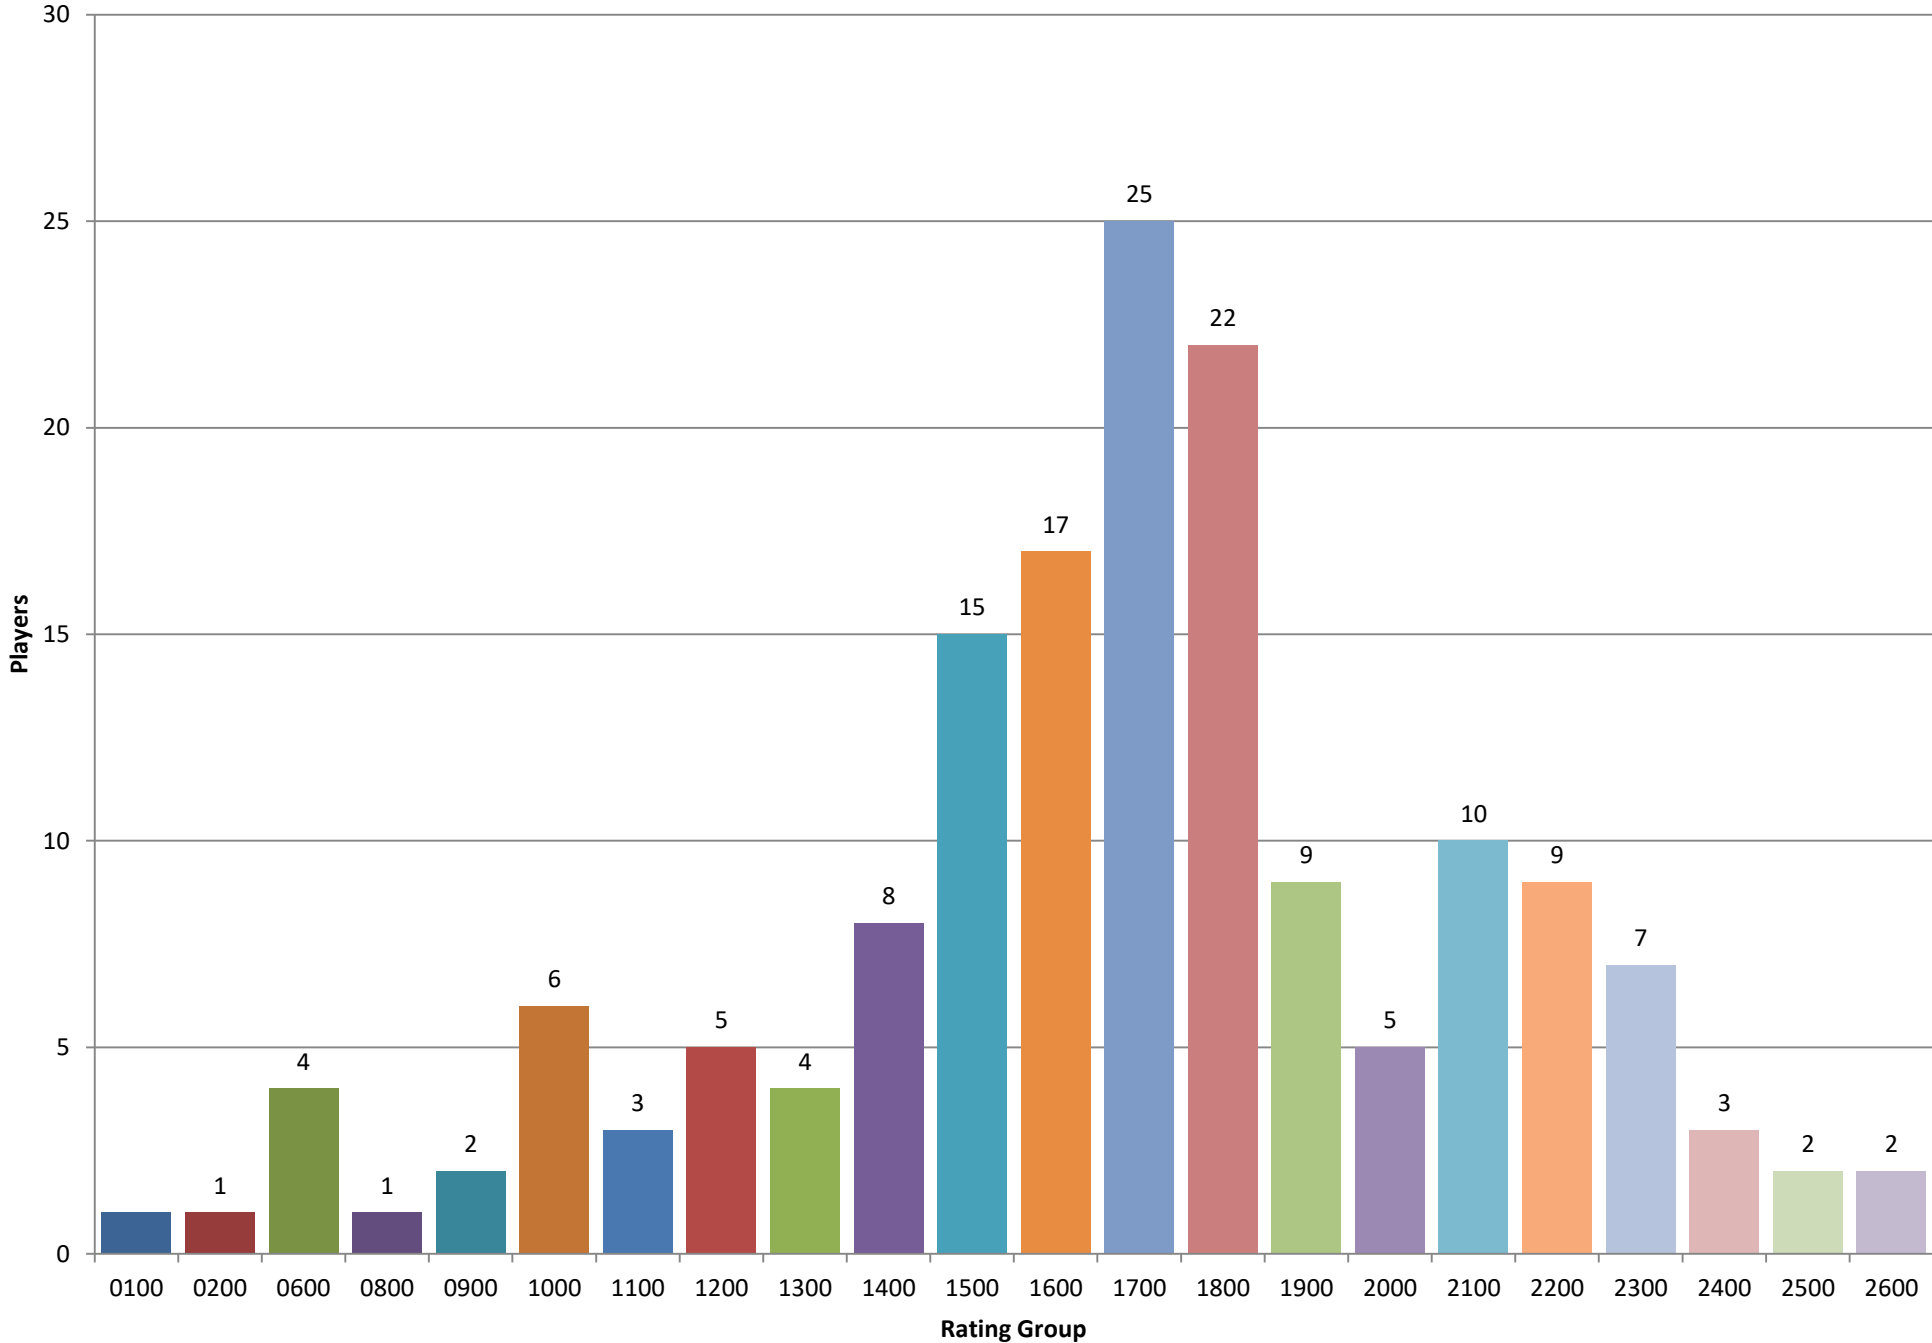

Charts in this PDF

- 1 Players by Age - Most Recent Year - bar graph
- 2 Players by Age - Most Recent Year - pie chart
- 3 How many players appeared how many events ago - Including the most recent event
- 4 How many players appeared how many events ago - Excluding the most recent event
- 5 Cities with 4 or more players - Last 3 Years
- 6 Players located - North, South or Equal with Natick - Last 3 Years
- 7 Players located - East, West or Equal with Natick - Last 3 Years
- 8 Players located - North/South, East/West or Equal with Natick - Last 3 Years
- 9 MCC Players who played away from the Club by Age - Played at the MCC in last 3 years and a MACA or CCA event - bar chart
- 10 MCC Players who played away from the Club by Age - Played at the MCC in last 3 years and a MACA or CCA event - pie chart
- 11 MCC Players who played away from the Club by Rating - Played at the MCC in last 3 years and a MACA or CCA event - bar chart
- 12 MCC Players who played away from the Club by Rating - Played at the MCC in last 3 years and a MACA or CCA event - pie chart

Players by Age

Most Recent Year - bar graph

Players by Age

Most Recent Year - pie chart

How many players appeared how many events ago Including the most recent event

How many players appeared how many events ago

(Direction, Count, Percent)

MCC Players who played away from the Club by Age

Played at the MCC in last 3 years and a MACA or CCA event - bar chart

MCC Players who played away from the Club by Age

Played at the MCC in last 3 years and a MACA or CCA event - pie chart

(Age Group, Count, Percent)

MCC Players who played away from the Club by Rating

Played at the MCC in last 3 years and a MACA or CCA event - bar chart

MCC Players who played away from the Club by Rating

Played at the MCC in last 3 years and a MACA or CCA event - pie chart