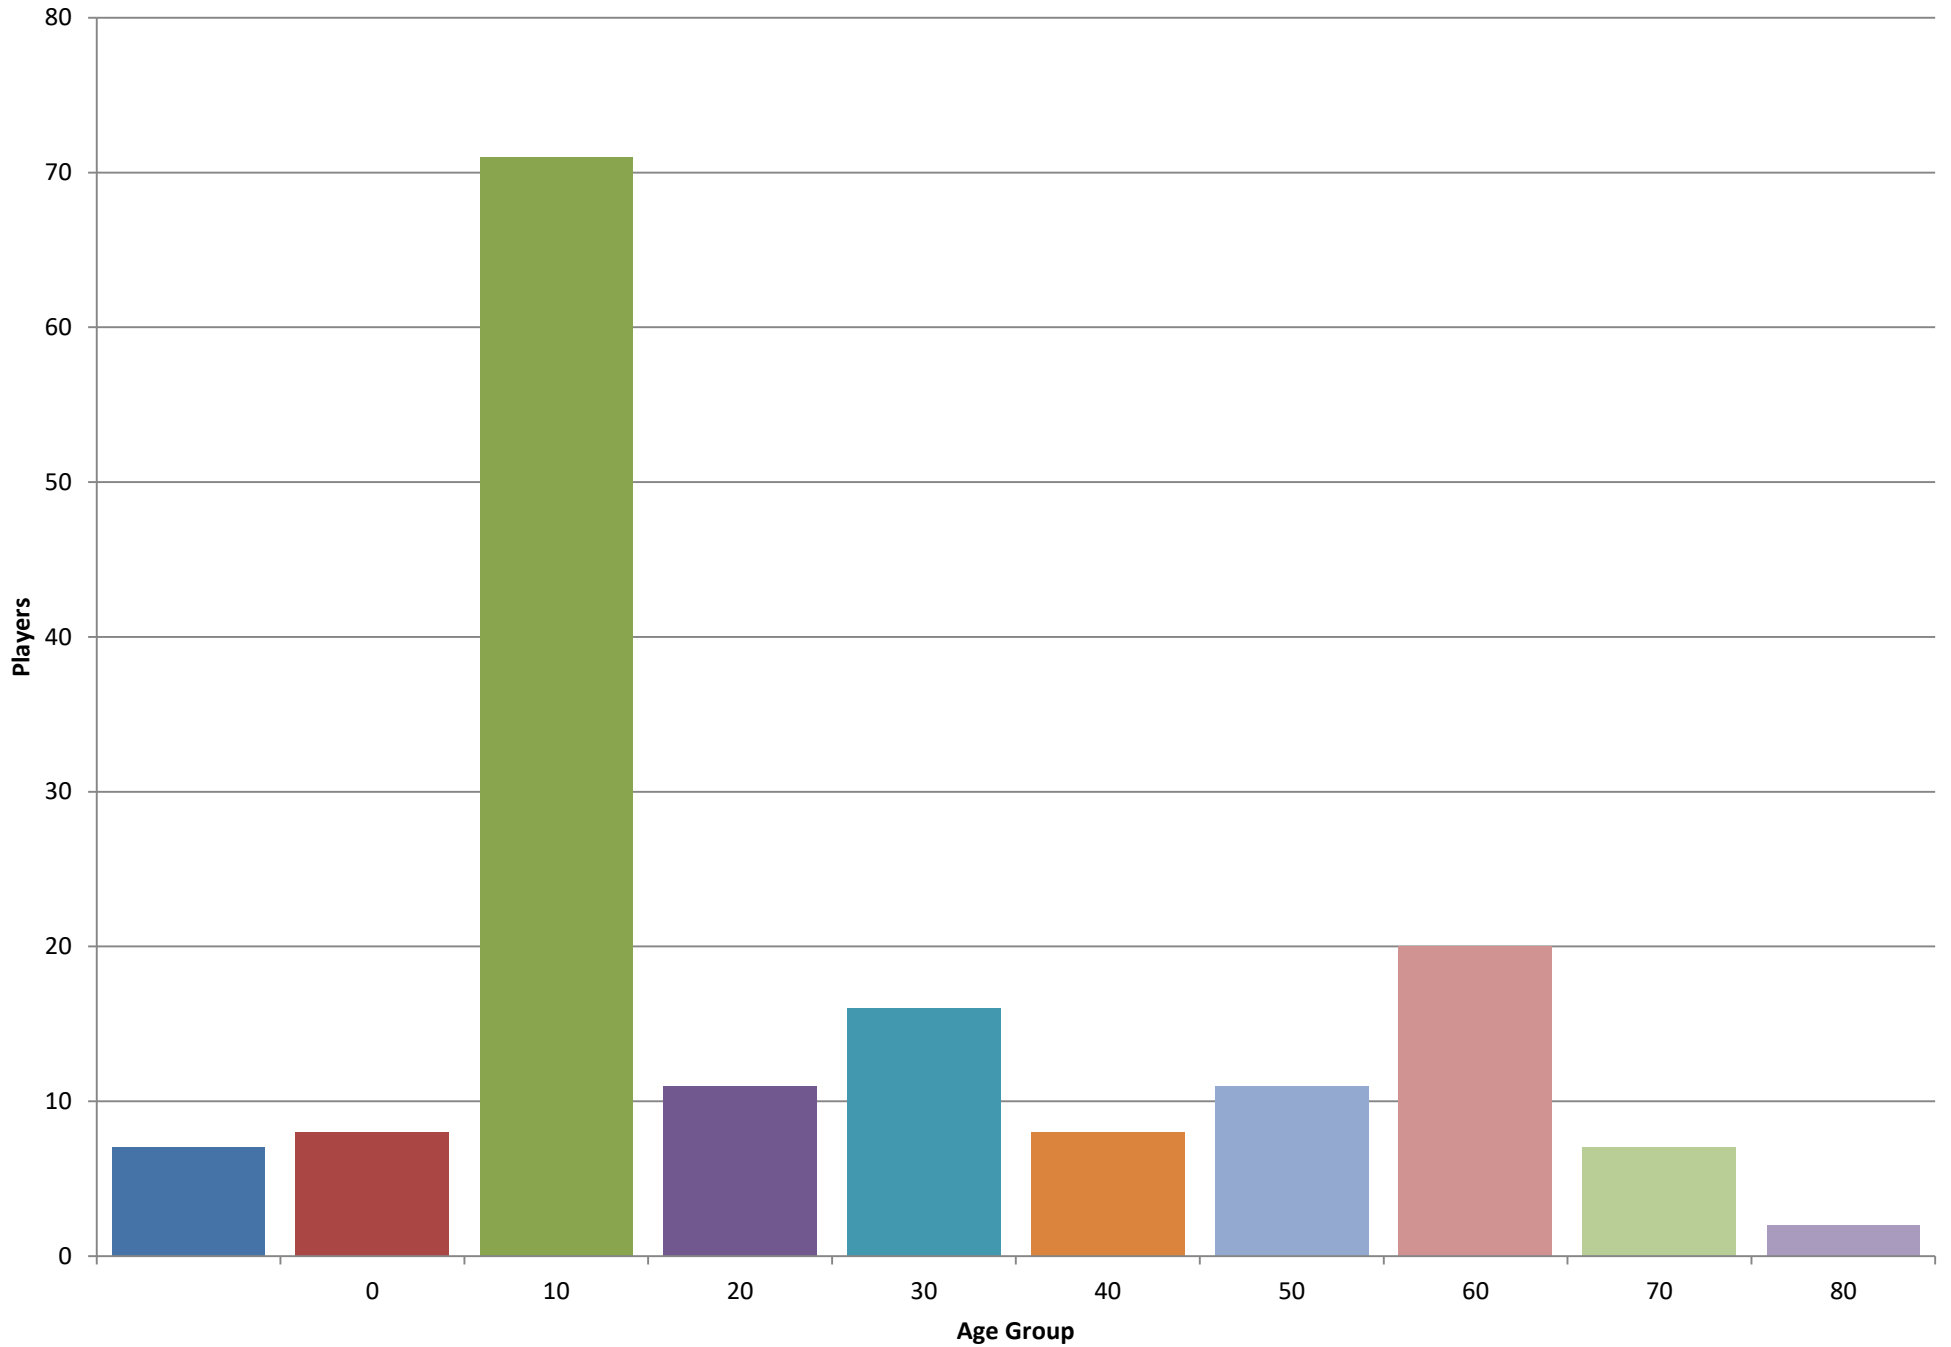

MCC Players who played away from the Club by Age

Played at the MCC in last 3 years and a MACA or CCA event - bar chart