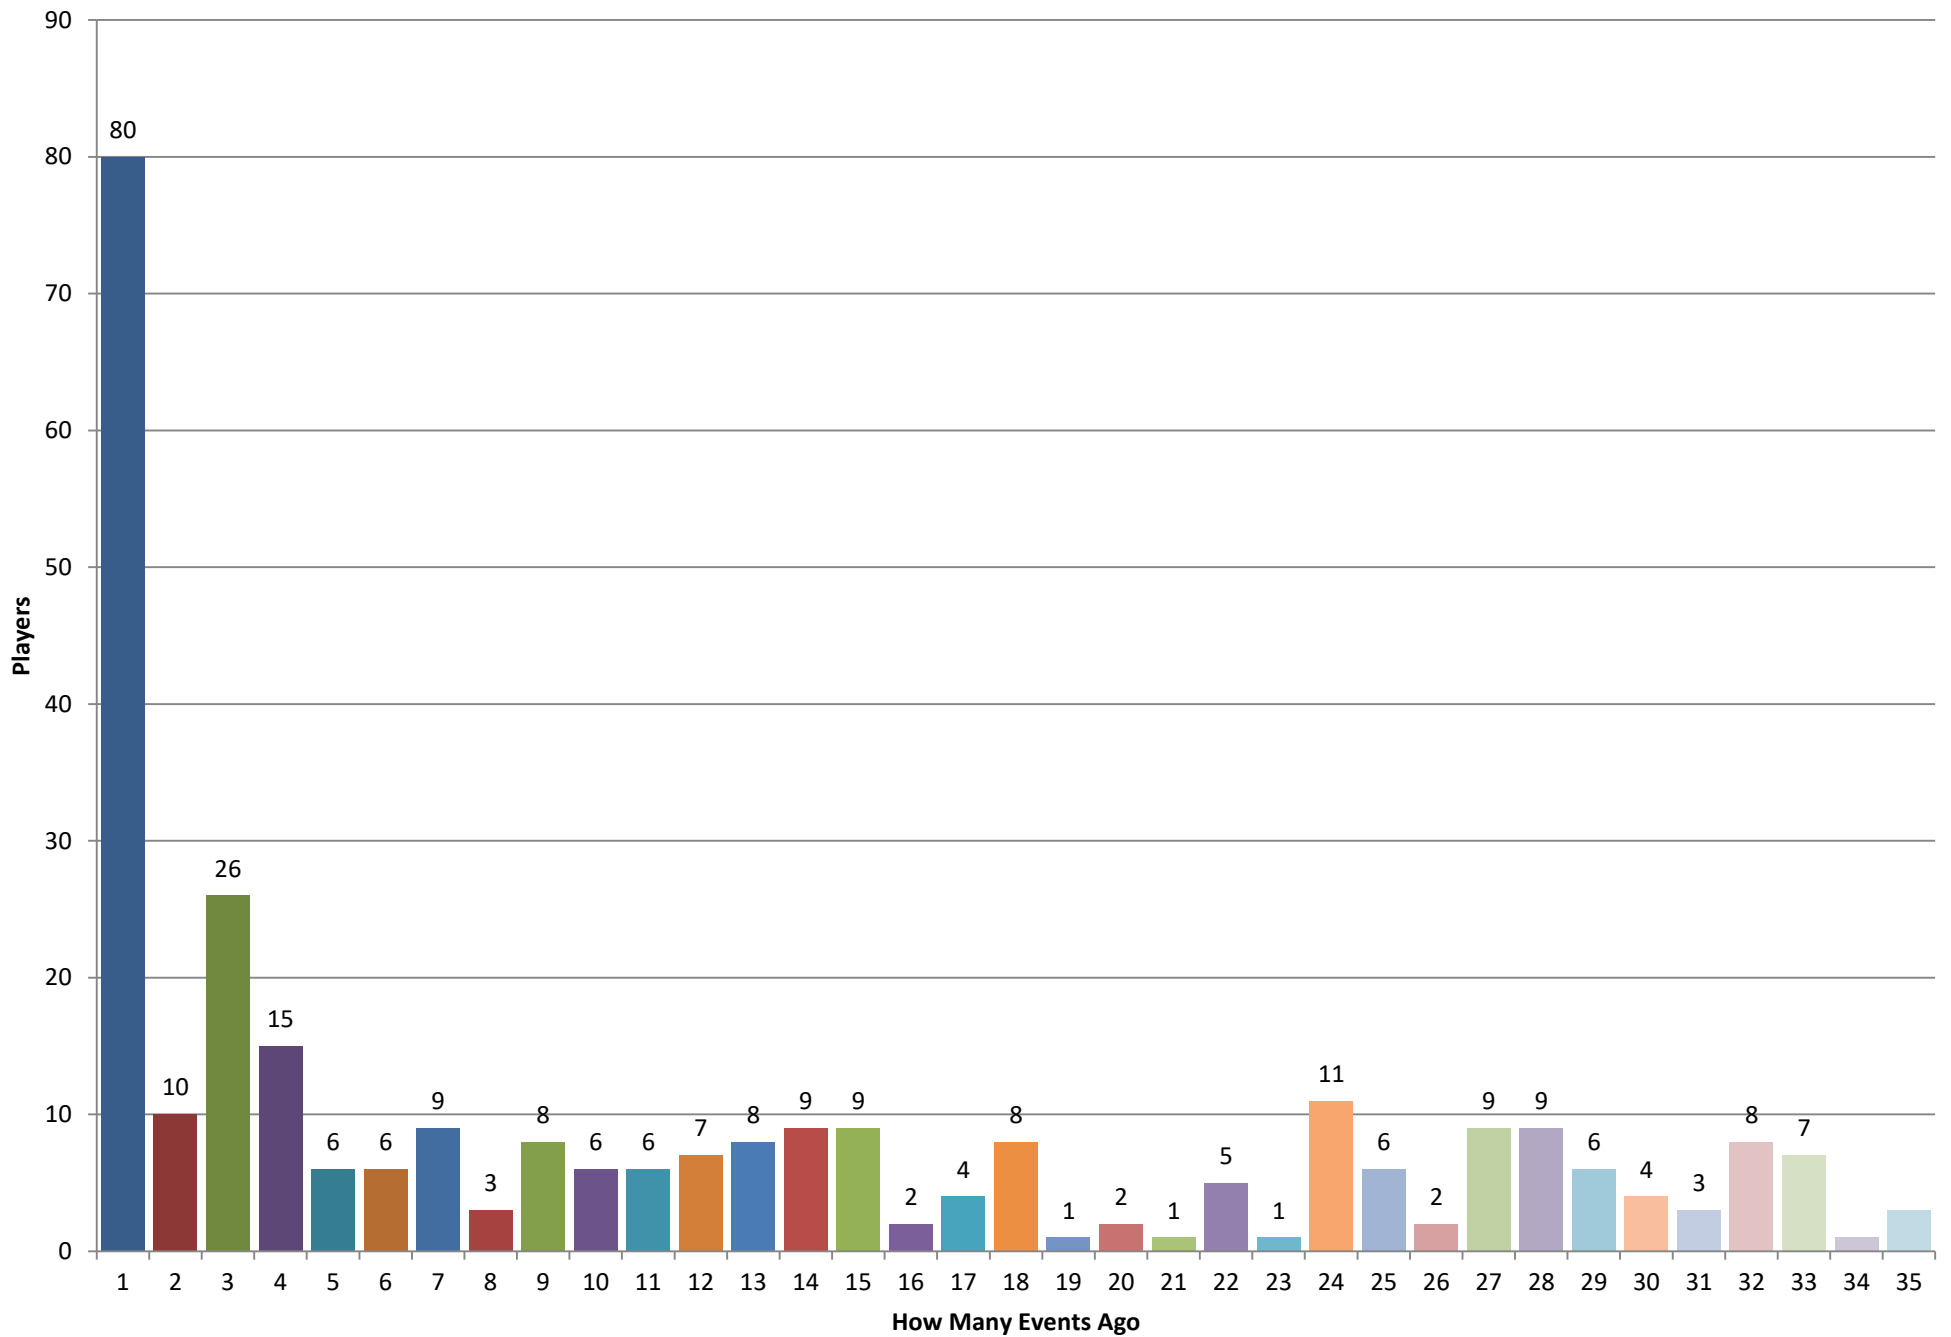

Charts in this PDF

- 1 Players by Age - Most Recent Year - bar graph
- 2 Players by Age - Most Recent Year - pie chart
- 3 How many players appeared how many events ago - Including the most recent event
- 4 How many players appeared how many events ago - Excluding the most recent event
- 5 Cities with 4 or more players - Last 3 Years
- 6 Players located - North, South or Equal with Natick - Last 3 Years
- 7 Players located - East, West or Equal with Natick - Last 3 Years
- 8 Players located - North/South, East/West or Equal with Natick - Last 3 Years
- 9 MCC Players who played away from the Club by Age - Played at the MCC in last 3 years and a MACA or CCA event - bar chart
- 10 MCC Players who played away from the Club by Age - Played at the MCC in last 3 years and a MACA or CCA event - pie chart
- 11 MCC Players who played away from the Club by Rating - Played at the MCC in last 3 years and a MACA or CCA event - bar chart
- 12 MCC Players who played away from the Club by Rating - Played at the MCC in last 3 years and a MACA or CCA event - pie chart

Players by Age

Most Recent Year - bar graph

Players by Age

Most Recent Year - pie chart

How many players appeared how many events ago Including the most recent event

How many players appeared how many events ago

Excluding the most recent event

Cities with 4 or more players

Last 3 Years

Players located
North, South or Equal with Natick
Last 3 Years

(Direction, Count, Percent)

Players located
East, West or Equal with Natick
Last 3 Years

(Direction, Count, Percent)

Players located
North/South, East/West or Equal with Natick
Last 3 Years

- Equal_East
- Equal_Equal
- North_East
- North_Equal
- North_West
- South_East
- South_West
- South_Equal