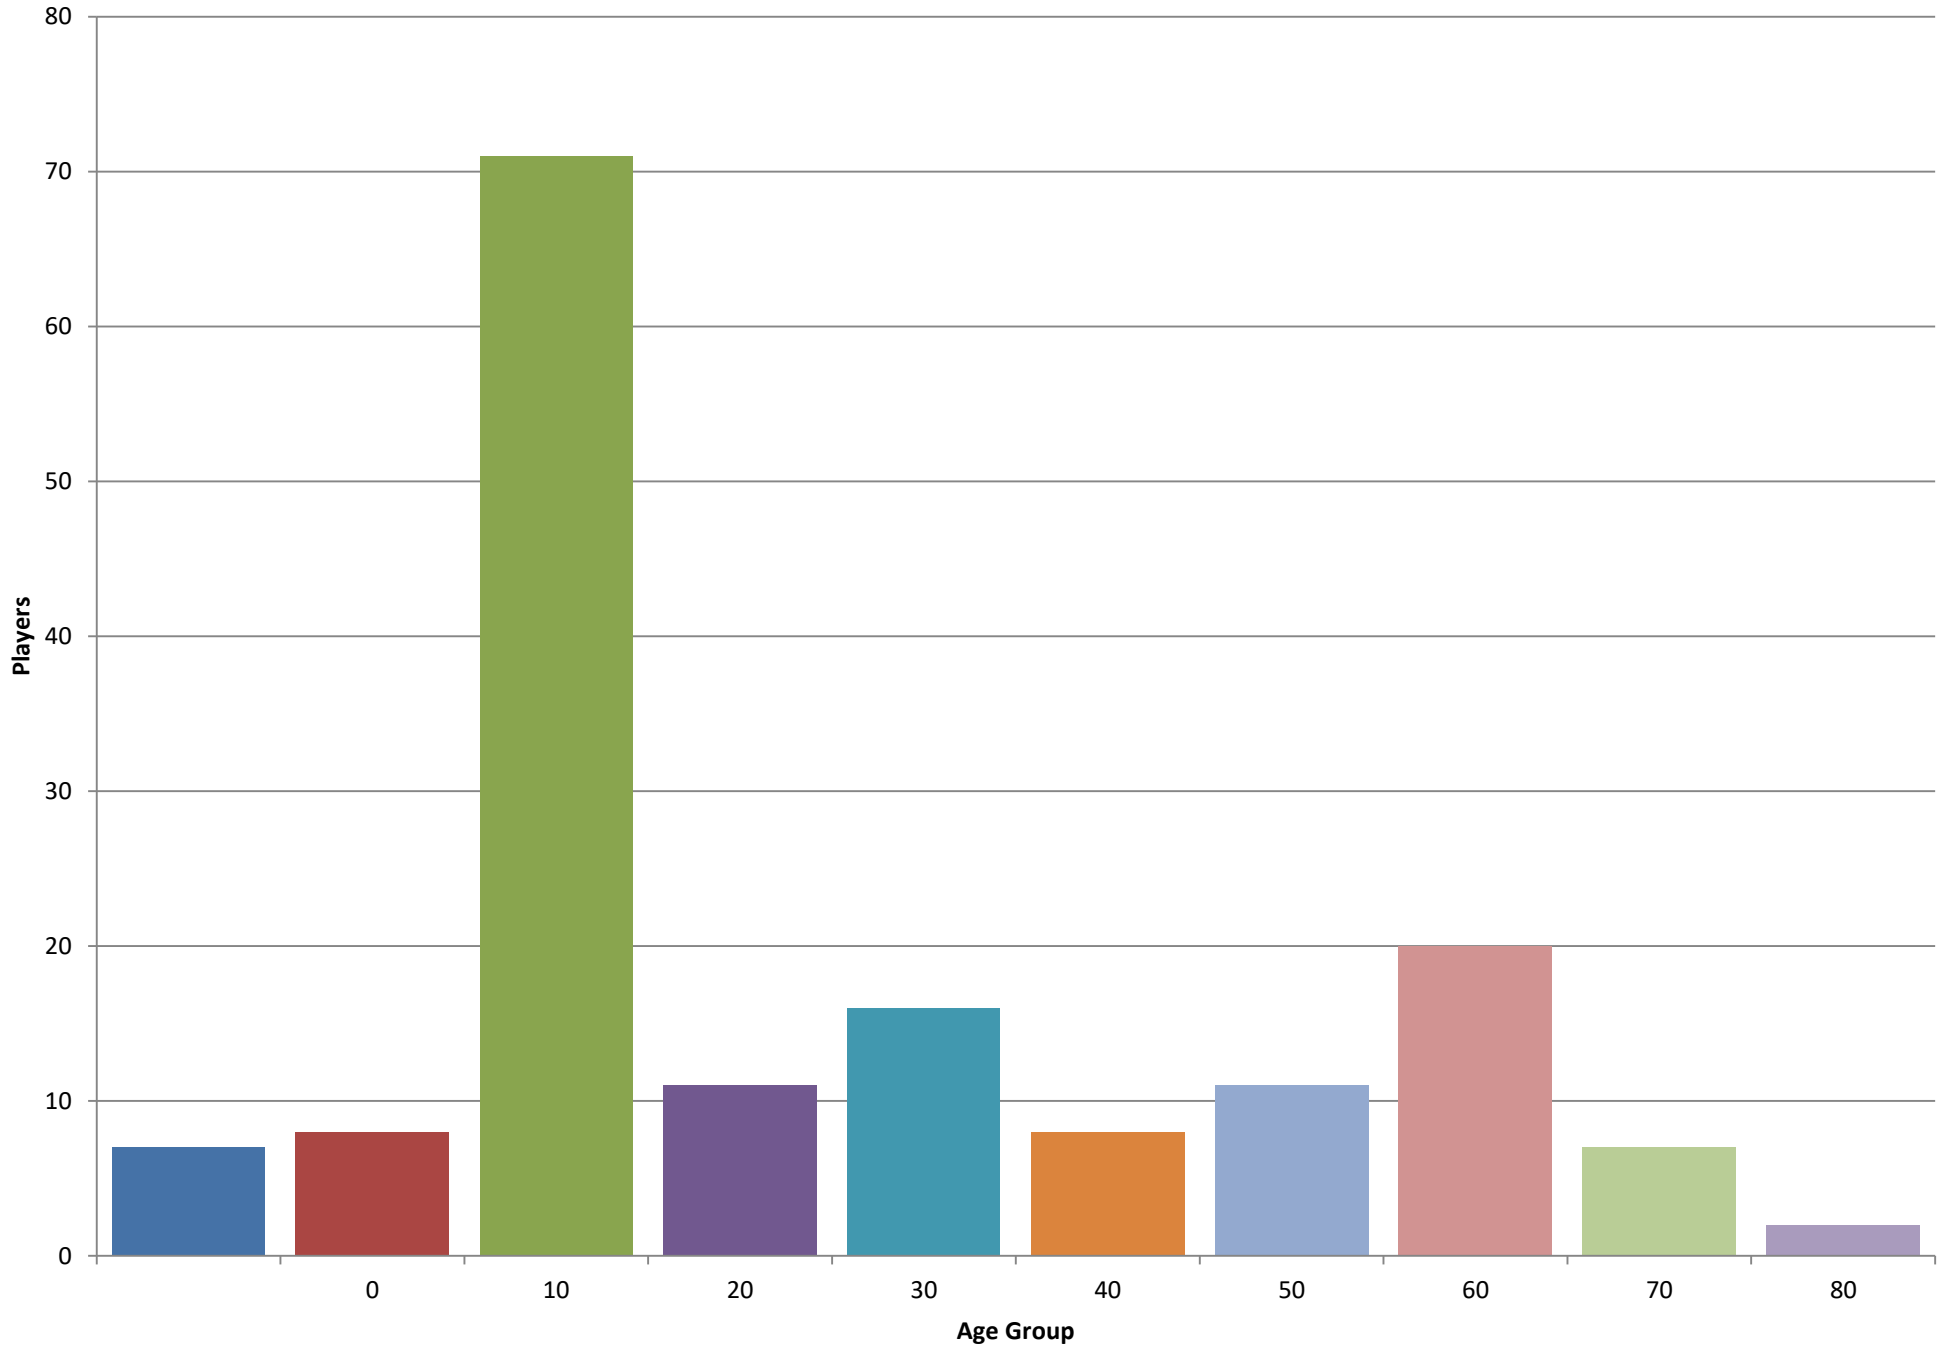

Charts in this PDF

- 1 Players by Age - Most Recent Year - bar graph
- 2 Players by Age - Most Recent Year - pie chart
- 3 How many players appeared how many events ago - Including the most recent event
- 4 How many players appeared how many events ago - Excluding the most recent event
- 5 Cities with 4 or more players - Last 3 Years
- 6 Players located - North, South or Equal with Natick - Last 3 Years
- 7 Players located - East, West or Equal with Natick - Last 3 Years
- 8 Players located - North/South, East/West or Equal with Natick - Last 3 Years
- 9 MCC Players who played away from the Club by Age - Played at the MCC in last 3 years and a MACA or CCA event - bar chart
- 10 MCC Players who played away from the Club by Age - Played at the MCC in last 3 years and a MACA or CCA event - pie chart
- 11 MCC Players who played away from the Club by Rating - Played at the MCC in last 3 years and a MACA or CCA event - bar chart
- 12 MCC Players who played away from the Club by Rating - Played at the MCC in last 3 years and a MACA or CCA event - pie chart

Players by Age

Most Recent Year - bar graph

Players by Age

Most Recent Year - pie chart

How many players appeared how many events ago Including the most recent event

How many players appeared how many events ago

(Direction, Count, Percent)

Players located
North/South, East/West or Equal with Natick
Last 3 Years

- Equal_East
- Equal_Equal
- North_East
- North_Equal
- North_West
- South_East
- South_West
- South_Equal

(Direction, Count, Percent)

MCC Players who played away from the Club by Age

Played at the MCC in last 3 years and a MACA or CCA event - bar chart

MCC Players who played away from the Club by Age

Played at the MCC in last 3 years and a MACA or CCA event - pie chart