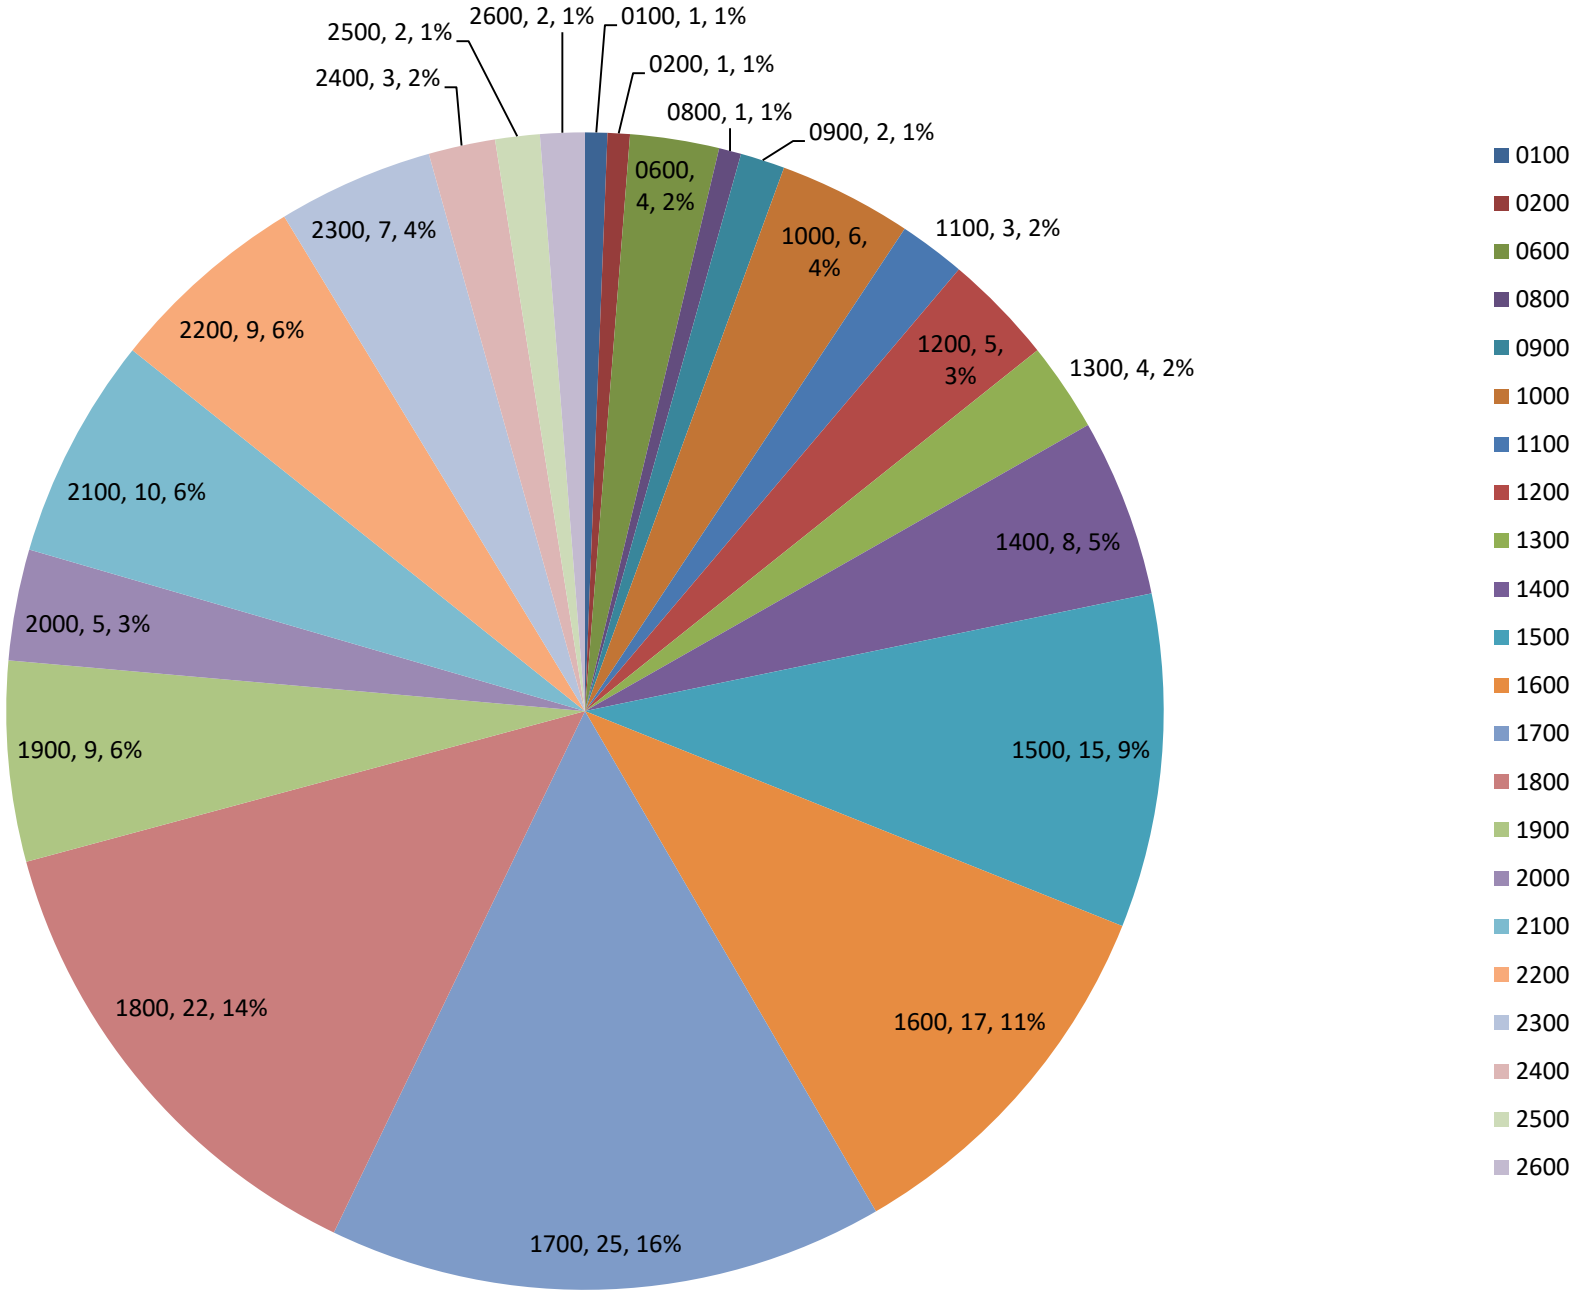

Charts in this PDF

- 1 Players by Age - Most Recent Year - bar graph
- 2 Players by Age - Most Recent Year - pie chart
- 3 How many players appeared how many events ago - Including the most recent event
- 4 How many players appeared how many events ago - Excluding the most recent event
- 5 Cities with 4 or more players - Last 3 Years
- 6 Players located - North, South or Equal with Natick - Last 3 Years
- 7 Players located - East, West or Equal with Natick - Last 3 Years
- 8 Players located - North/South, East/West or Equal with Natick - Last 3 Years
- 9 MCC Players who played away from the Club by Age - Played at the MCC in last 3 years and a MACA or CCA event - bar chart
- 10 MCC Players who played away from the Club by Age - Played at the MCC in last 3 years and a MACA or CCA event - pie chart
- 11 MCC Players who played away from the Club by Rating - Played at the MCC in last 3 years and a MACA or CCA event - bar chart
- 12 MCC Players who played away from the Club by Rating - Played at the MCC in last 3 years and a MACA or CCA event - pie chart

Players by Age

Most Recent Year - bar graph

Players by Age

Most Recent Year - pie chart

How many players appeared how many events ago Including the most recent event

How many players appeared how many events ago

(Direction, Count, Percent)

MCC Players who played away from the Club by Age

Played at the MCC in last 3 years and a MACA or CCA event - bar chart

MCC Players who played away from the Club by Age

Played at the MCC in last 3 years and a MACA or CCA event - pie chart

(Age Group, Count, Percent)

MCC Players who played away from the Club by Rating

Played at the MCC in last 3 years and a MACA or CCA event - bar chart

MCC Players who played away from the Club by Rating

Played at the MCC in last 3 years and a MACA or CCA event - pie chart