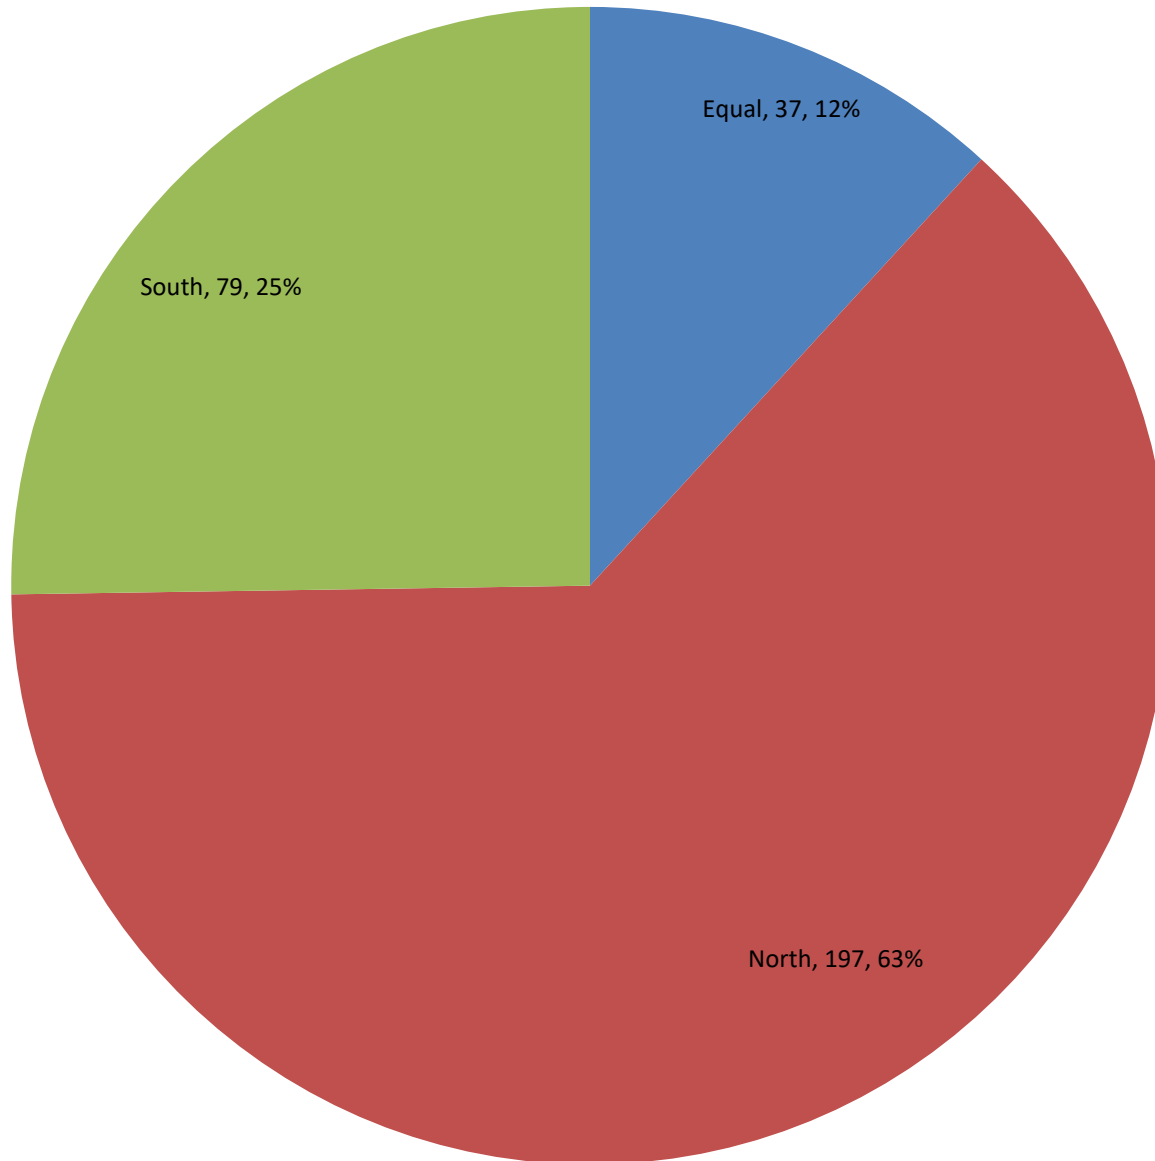

Charts in this PDF

- 1 Players by Age - Most Recent Year - bar graph
- 2 Players by Age - Most Recent Year - pie chart
- 3 How many players appeared how many events ago - Including the most recent event
- 4 How many players appeared how many events ago - Excluding the most recent event
- 5 Cities with 4 or more players - Last 3 Years
- 6 Players located - North, South or Equal with Natick - Last 3 Years
- 7 Players located - East, West or Equal with Natick - Last 3 Years
- 8 Players located - North/South, East/West or Equal with Natick - Last 3 Years
- 9 MCC Players who played away from the Club by Age - Played at the MCC in last 3 years and a MACA or CCA event - bar chart
- 10 MCC Players who played away from the Club by Age - Played at the MCC in last 3 years and a MACA or CCA event - pie chart
- 11 MCC Players who played away from the Club by Rating - Played at the MCC in last 3 years and a MACA or CCA event - bar chart
- 12 MCC Players who played away from the Club by Rating - Played at the MCC in last 3 years and a MACA or CCA event - pie chart

Players by Age

Most Recent Year - bar graph

Players by Age

Most Recent Year - pie chart

How many players appeared how many events ago Including the most recent event

Cities with 4 or more players

Last 3 Years

Players located
North, South or Equal with Natick
Last 3 Years

- Equal
- North
- South

(Direction, Count, Percent)

Players located
East, West or Equal with Natick
Last 3 Years

(Direction, Count, Percent)

Players located North/South, East/West or Equal with Natick Last 3 Years

- Equal_East
- Equal_Equal
- North_East
- North_Equal
- North_West
- South_East
- South_West
- South_Equal

(Direction, Count, Percent)

MCC Players who played away from the Club by Age

Played at the MCC in last 3 years and a MACA or CCA event - bar chart