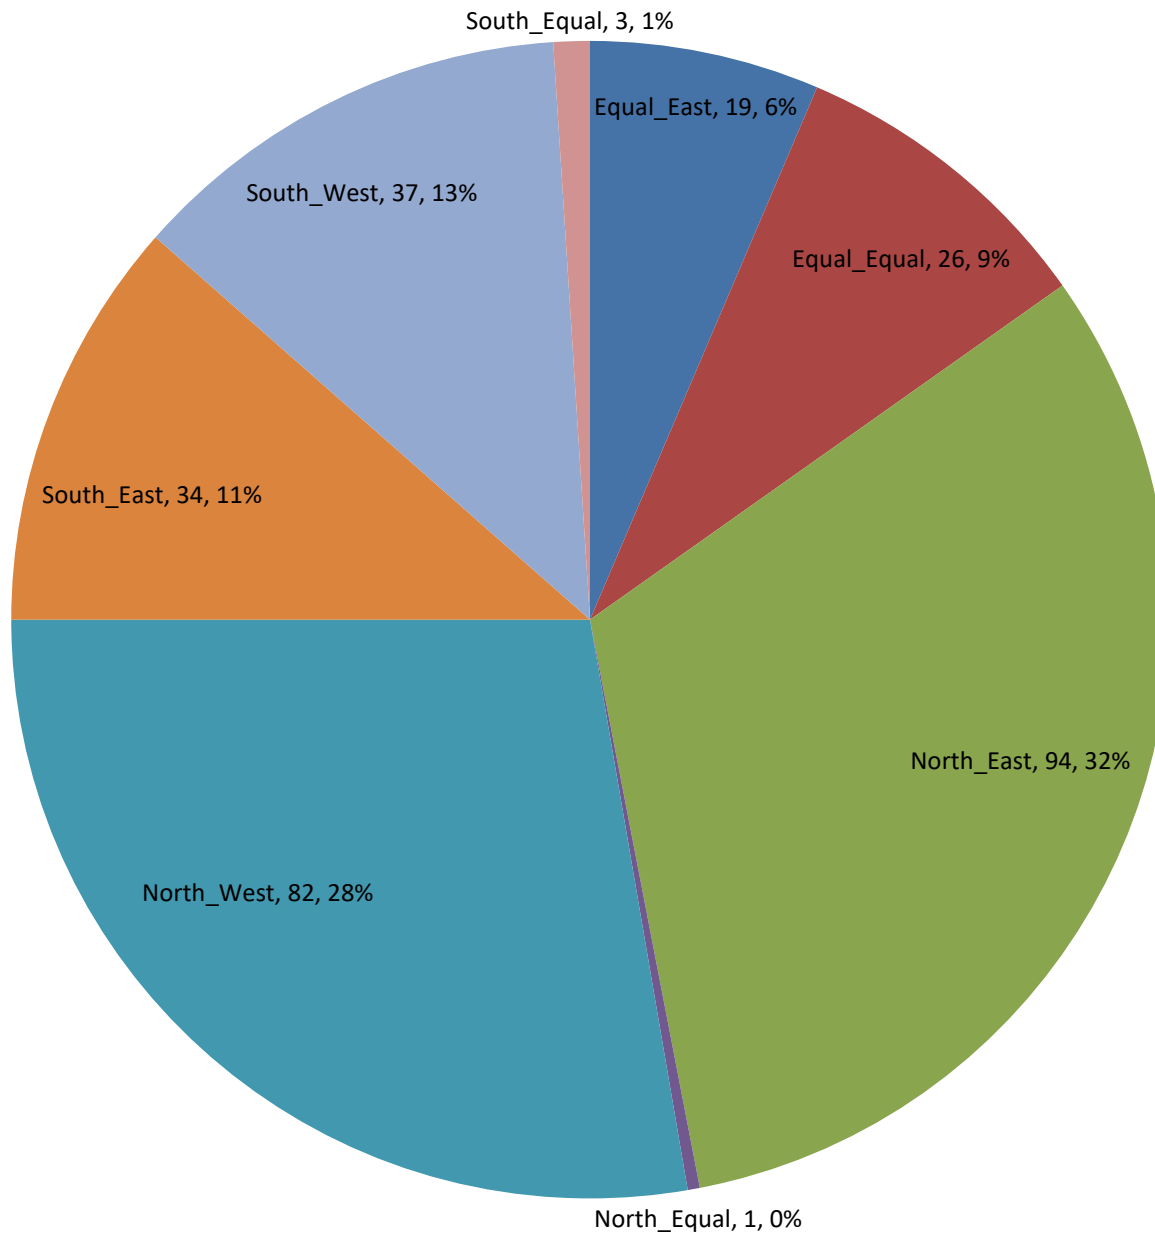

# How many players appeared how many events ago Including the most recent event

# How many players appeared how many events ago

Excluding the most recent event

# Cities with 4 or more players

Last 3 Years

**Players located**  
**North, South or Equal with Natick**  
Last 3 Years

(Direction, Count, Percent)

**Players located**  
**East, West or Equal with Natick**  
Last 3 Years

- East
- Equal
- West

(Direction, Count, Percent)

**Players located**  
**North/South, East/West or Equal with Natick**  
Last 3 Years

- Equal\_East
- Equal\_Equal
- North\_East
- North\_Equal
- North\_West
- South\_East
- South\_West
- South\_Equal