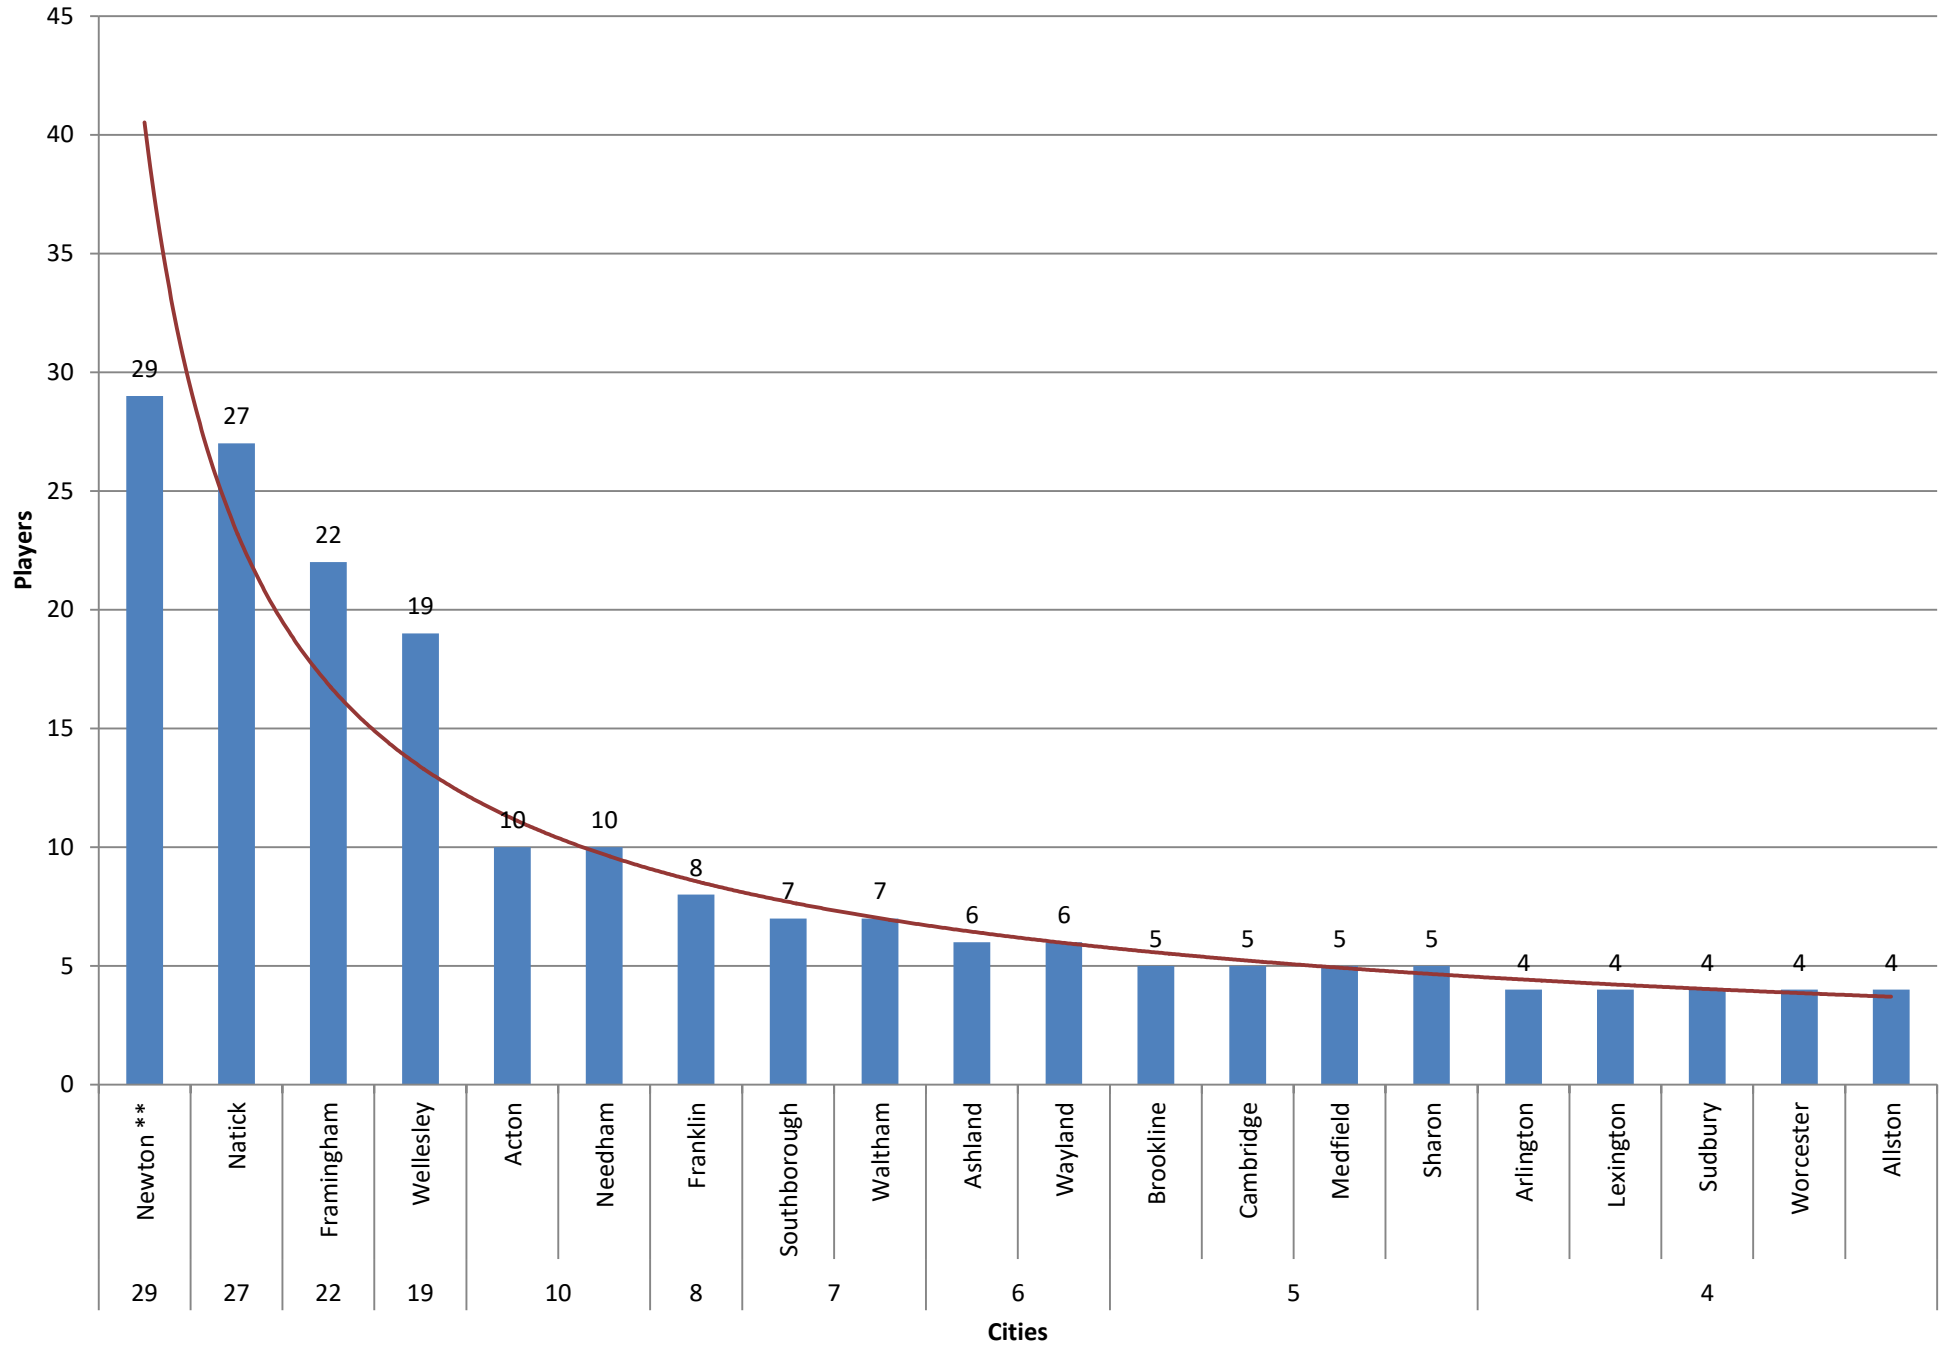

Charts in this PDF

- 1 Players by Age - Most Recent Year - bar graph
- 2 Players by Age - Most Recent Year - pie chart
- 3 How many players appeared how many events ago - Including the most recent event
- 4 How many players appeared how many events ago - Excluding the most recent event
- 5 Cities with 4 or more players - Last 3 Years
- 6 Players located - North, South or Equal with Natick - Last 3 Years
- 7 Players located - East, West or Equal with Natick - Last 3 Years
- 8 Players located - North/South, East/West or Equal with Natick - Last 3 Years
- 9 MCC Players who played away from the Club by Age - Played at the MCC in last 3 years and a MACA or CCA event - bar chart
- 10 MCC Players who played away from the Club by Age - Played at the MCC in last 3 years and a MACA or CCA event - pie chart
- 11 MCC Players who played away from the Club by Rating - Played at the MCC in last 3 years and a MACA or CCA event - bar chart
- 12 MCC Players who played away from the Club by Rating - Played at the MCC in last 3 years and a MACA or CCA event - pie chart

Players by Age

Most Recent Year - bar graph

Players by Age

Most Recent Year - pie chart

How many players appeared how many events ago Including the most recent event

How many players appeared how many events ago

Excluding the most recent event

Cities with 4 or more players

Last 3 Years

Players located
North, South or Equal with Natick
Last 3 Years

(Direction, Count, Percent)

Players located
East, West or Equal with Natick
Last 3 Years

(Direction, Count, Percent)

Players located
North/South, East/West or Equal with Natick
Last 3 Years

- Equal_East
- Equal_Equal
- North_East
- North_Equal
- North_West
- South_East
- South_West
- South_Equal