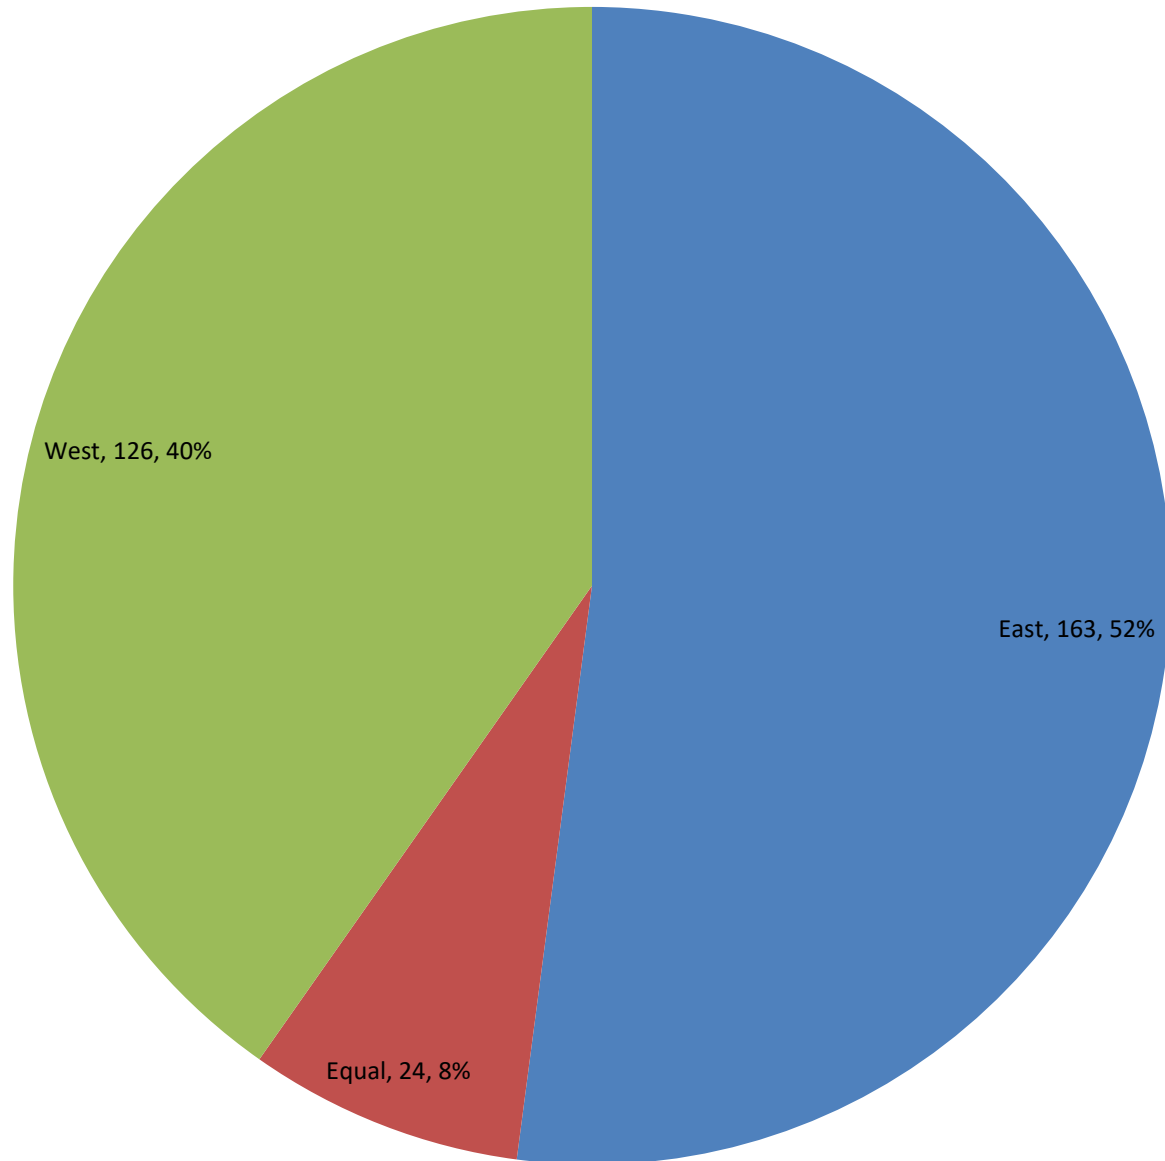

Charts in this PDF

- 1 Players by Age - Most Recent Year - bar graph
- 2 Players by Age - Most Recent Year - pie chart
- 3 How many players appeared how many events ago - Including the most recent event
- 4 How many players appeared how many events ago - Excluding the most recent event
- 5 Cities with 4 or more players - Last 3 Years
- 6 Players located - North, South or Equal with Natick - Last 3 Years
- 7 Players located - East, West or Equal with Natick - Last 3 Years
- 8 Players located - North/South, East/West or Equal with Natick - Last 3 Years
- 9 MCC Players who played away from the Club by Age - Played at the MCC in last 3 years and a MACA or CCA event - bar chart
- 10 MCC Players who played away from the Club by Age - Played at the MCC in last 3 years and a MACA or CCA event - pie chart
- 11 MCC Players who played away from the Club by Rating - Played at the MCC in last 3 years and a MACA or CCA event - bar chart
- 12 MCC Players who played away from the Club by Rating - Played at the MCC in last 3 years and a MACA or CCA event - pie chart

Players by Age

Most Recent Year - bar graph

Players by Age

Most Recent Year - pie chart

How many players appeared how many events ago Including the most recent event

Cities with 4 or more players

Last 3 Years

Players located
North, South or Equal with Natick
Last 3 Years

- Equal
- North
- South

(Direction, Count, Percent)

Players located
East, West or Equal with Natick
Last 3 Years

(Direction, Count, Percent)

Players located North/South, East/West or Equal with Natick Last 3 Years