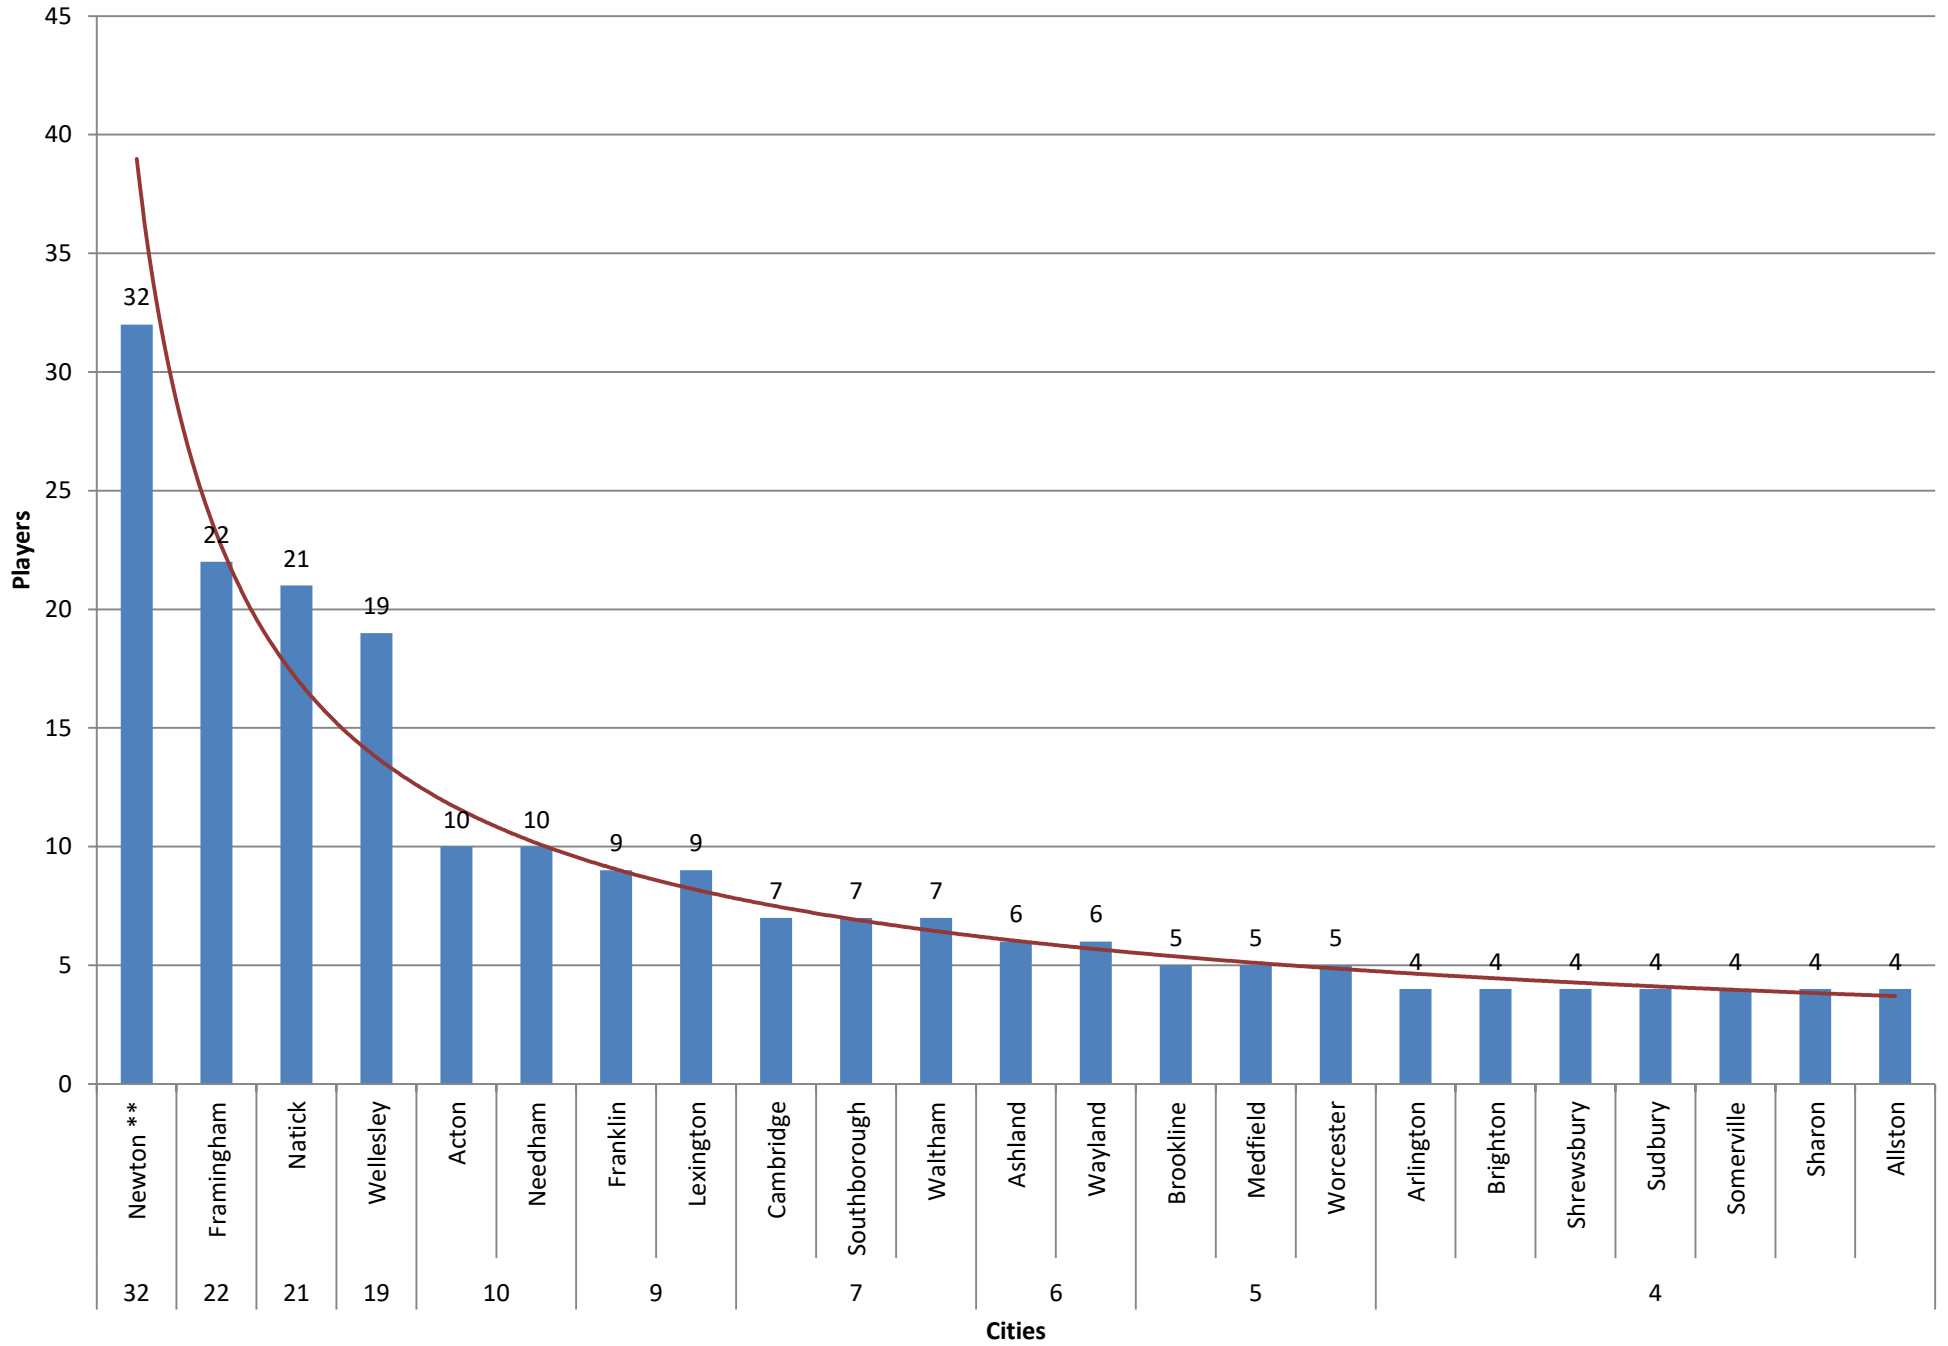

Charts in this PDF

- 1 Players by Age - Most Recent Year - bar graph
- 2 Players by Age - Most Recent Year - pie chart
- 3 How many players appeared how many events ago - Including the most recent event
- 4 How many players appeared how many events ago - Excluding the most recent event
- 5 Cities with 4 or more players - Last 3 Years
- 6 Players located - North, South or Equal with Natick - Last 3 Years
- 7 Players located - East, West or Equal with Natick - Last 3 Years
- 8 Players located - North/South, East/West or Equal with Natick - Last 3 Years
- 9 MCC Players who played away from the Club by Age - Played at the MCC in last 3 years and a MACA or CCA event - bar chart
- 10 MCC Players who played away from the Club by Age - Played at the MCC in last 3 years and a MACA or CCA event - pie chart
- 11 MCC Players who played away from the Club by Rating - Played at the MCC in last 3 years and a MACA or CCA event - bar chart
- 12 MCC Players who played away from the Club by Rating - Played at the MCC in last 3 years and a MACA or CCA event - pie chart

Players by Age

Most Recent Year - bar graph

Players by Age

Most Recent Year - pie chart

How many players appeared how many events ago Including the most recent event

Cities with 4 or more players

Last 3 Years

Players located
North, South or Equal with Natick
Last 3 Years

- Equal
- North
- South

(Direction, Count, Percent)

Players located
East, West or Equal with Natick
Last 3 Years

(Direction, Count, Percent)

Players located North/South, East/West or Equal with Natick Last 3 Years

- Equal_East
- Equal_Equal
- North_East
- North_Equal
- North_West
- South_East
- South_West
- South_Equal

(Direction, Count, Percent)

MCC Players who played away from the Club by Age

Played at the MCC in last 3 years and a MACA or CCA event - bar chart