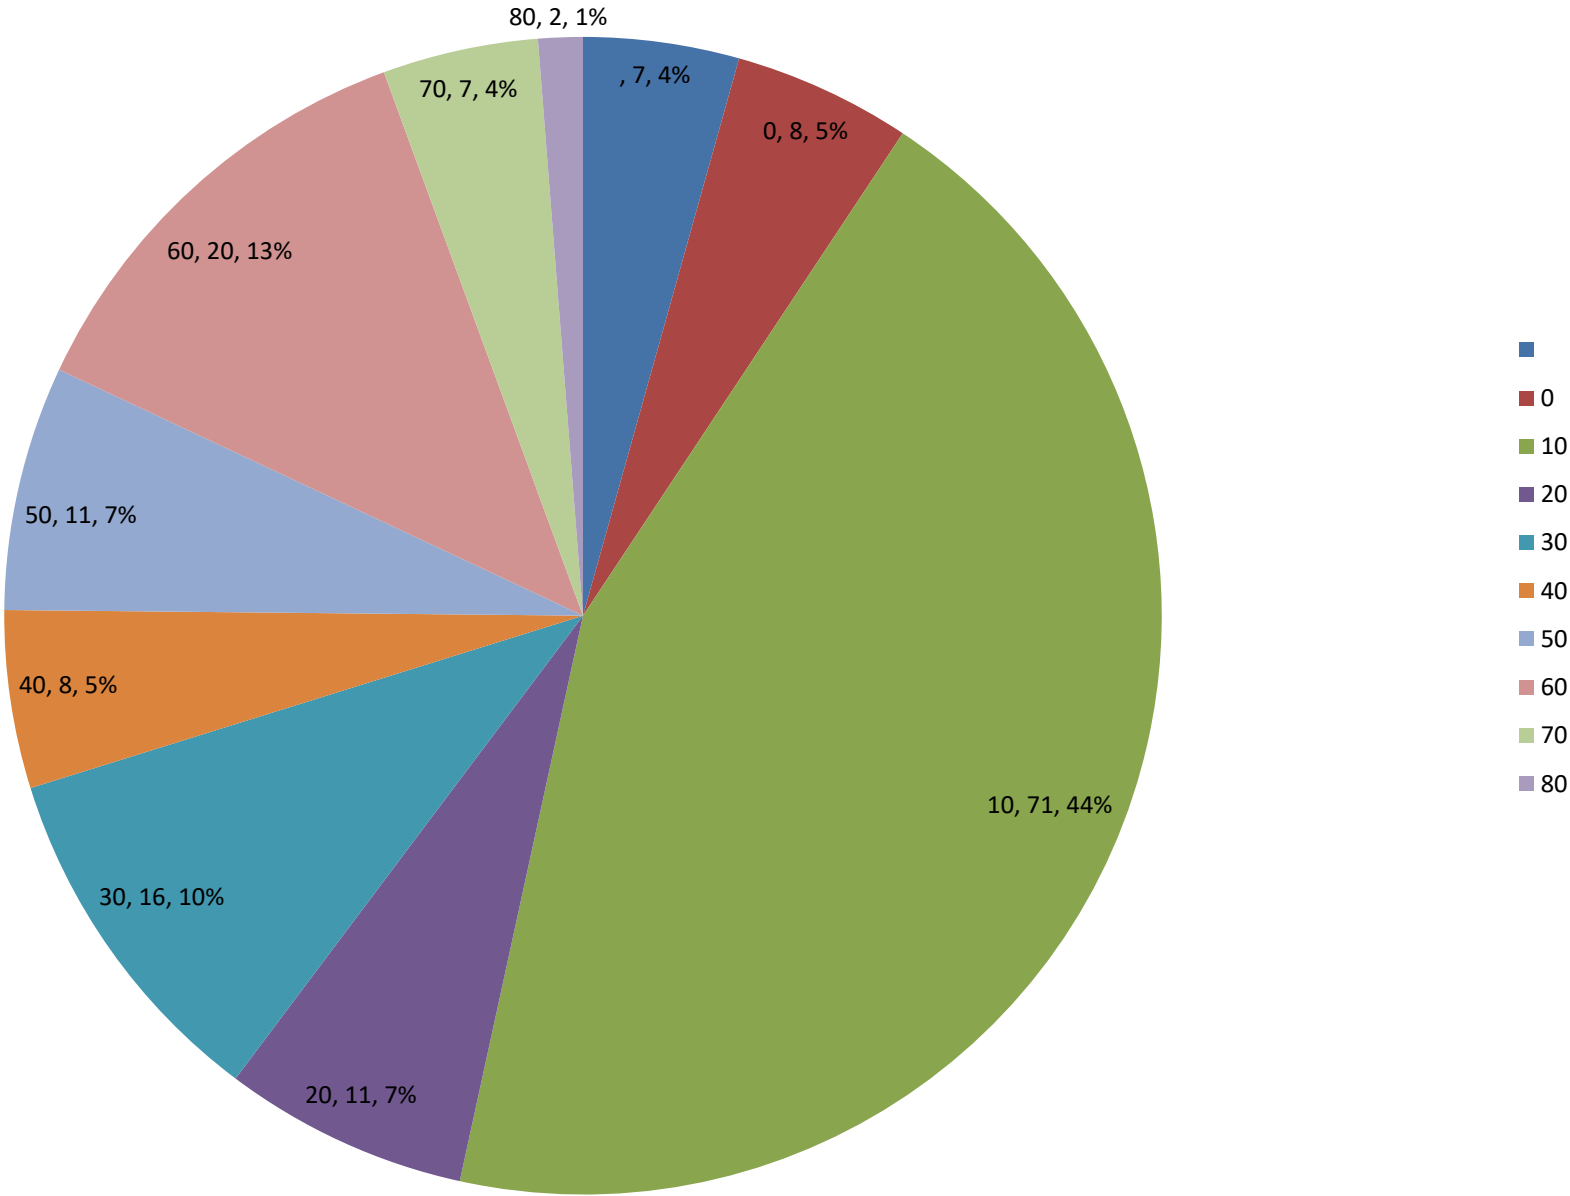

MCC Players who played away from the Club by Age

Played at the MCC in last 3 years and a MACA or CCA event - pie chart

(Age Group, Count, Percent)