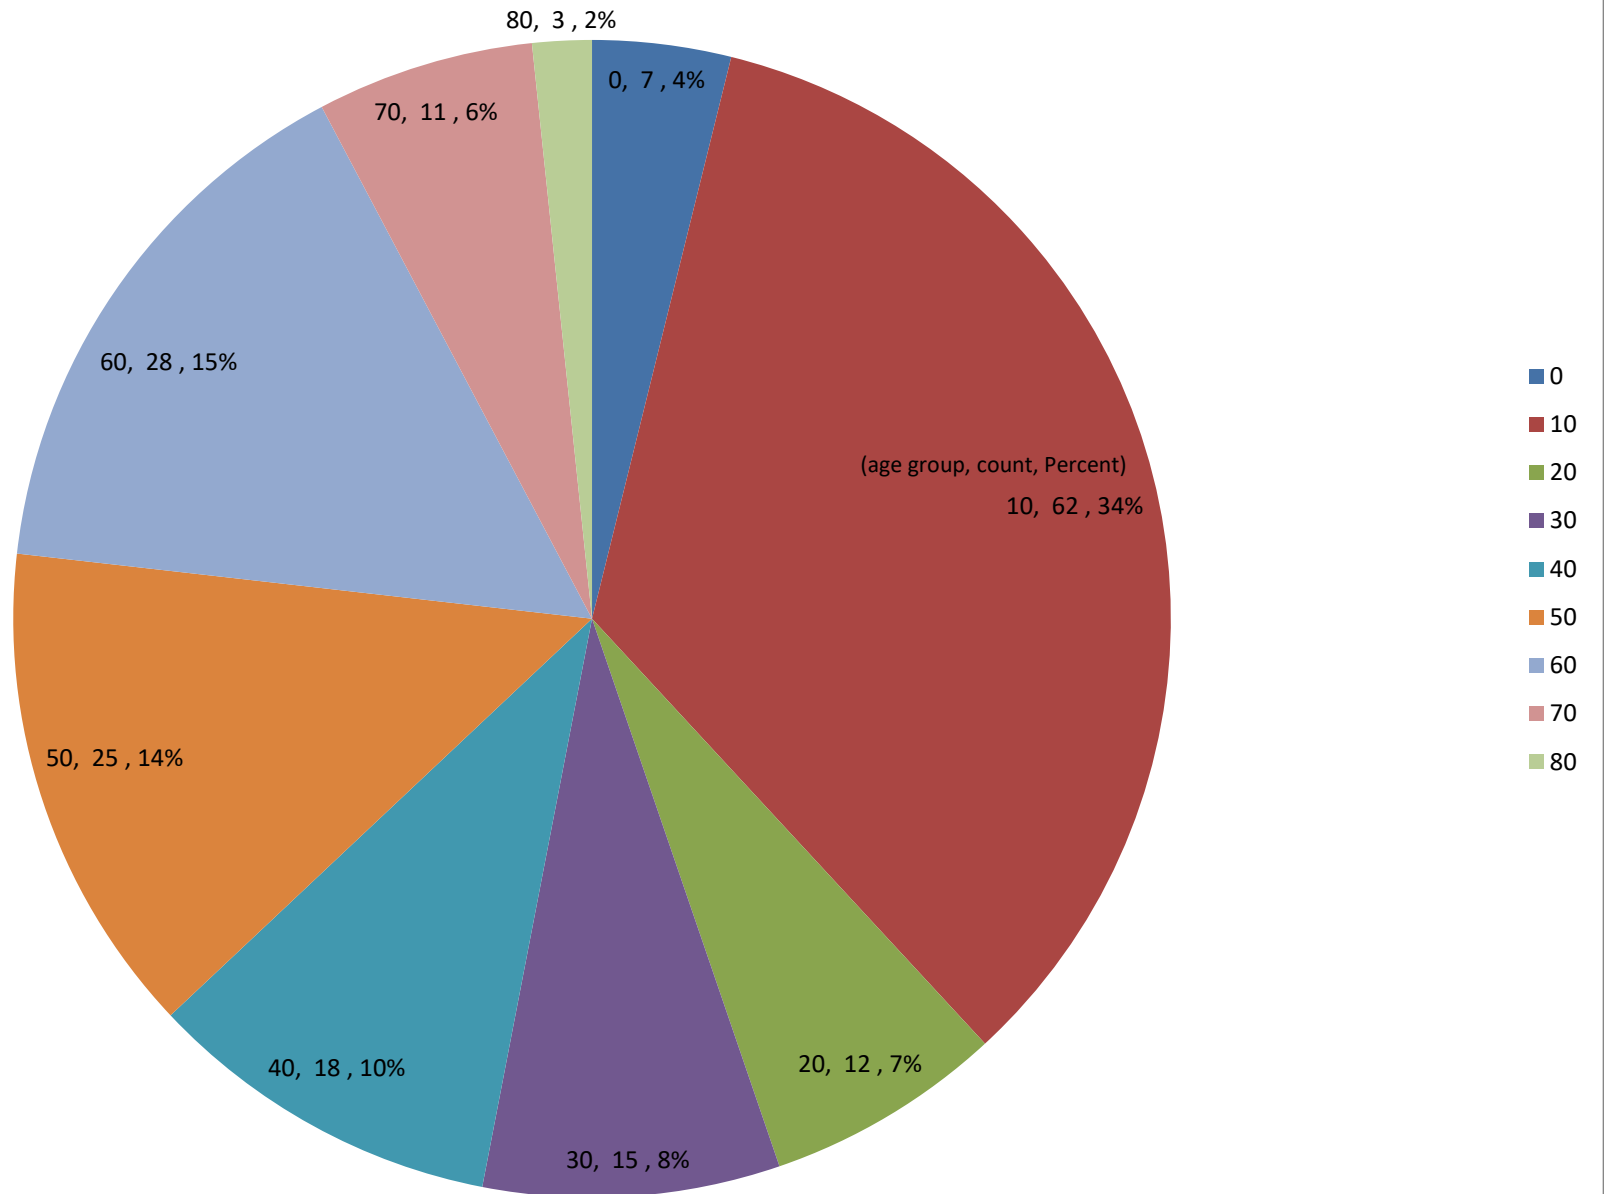

Charts in this PDF

- 1 Players by Age - Most Recent Year - bar graph
- 2 Players by Age - Most Recent Year - pie chart
- 3 How many players appeared how many events ago - Including the most recent event
- 4 How many players appeared how many events ago - Excluding the most recent event
- 5 Cities with 4 or more players - Last 3 Years
- 6 Players located - North, South or Equal with Natick - Last 3 Years
- 7 Players located - East, West or Equal with Natick - Last 3 Years
- 8 Players located - North/South, East/West or Equal with Natick - Last 3 Years
- 9 MCC Players who played away from the Club by Age - Played at the MCC in last 3 years and a MACA or CCA event - bar chart
- 10 MCC Players who played away from the Club by Age - Played at the MCC in last 3 years and a MACA or CCA event - pie chart
- 11 MCC Players who played away from the Club by Rating - Played at the MCC in last 3 years and a MACA or CCA event - bar chart
- 12 MCC Players who played away from the Club by Rating - Played at the MCC in last 3 years and a MACA or CCA event - pie chart

Players by Age

Most Recent Year - bar graph

Players by Age

Most Recent Year - pie chart

How many players appeared how many events ago Including the most recent event

Cities with 4 or more players

Last 3 Years

Players located
North, South or Equal with Natick
Last 3 Years

- Equal
- North
- South

(Direction, Count, Percent)

Players located
East, West or Equal with Natick
Last 3 Years

(Direction, Count, Percent)

Players located North/South, East/West or Equal with Natick Last 3 Years

- Equal_East
- Equal_Equal
- North_East
- North_Equal
- North_West
- South_East
- South_West
- South_Equal

(Direction, Count, Percent)

MCC Players who played away from the Club by Age

Played at the MCC in last 3 years and a MACA or CCA event - bar chart