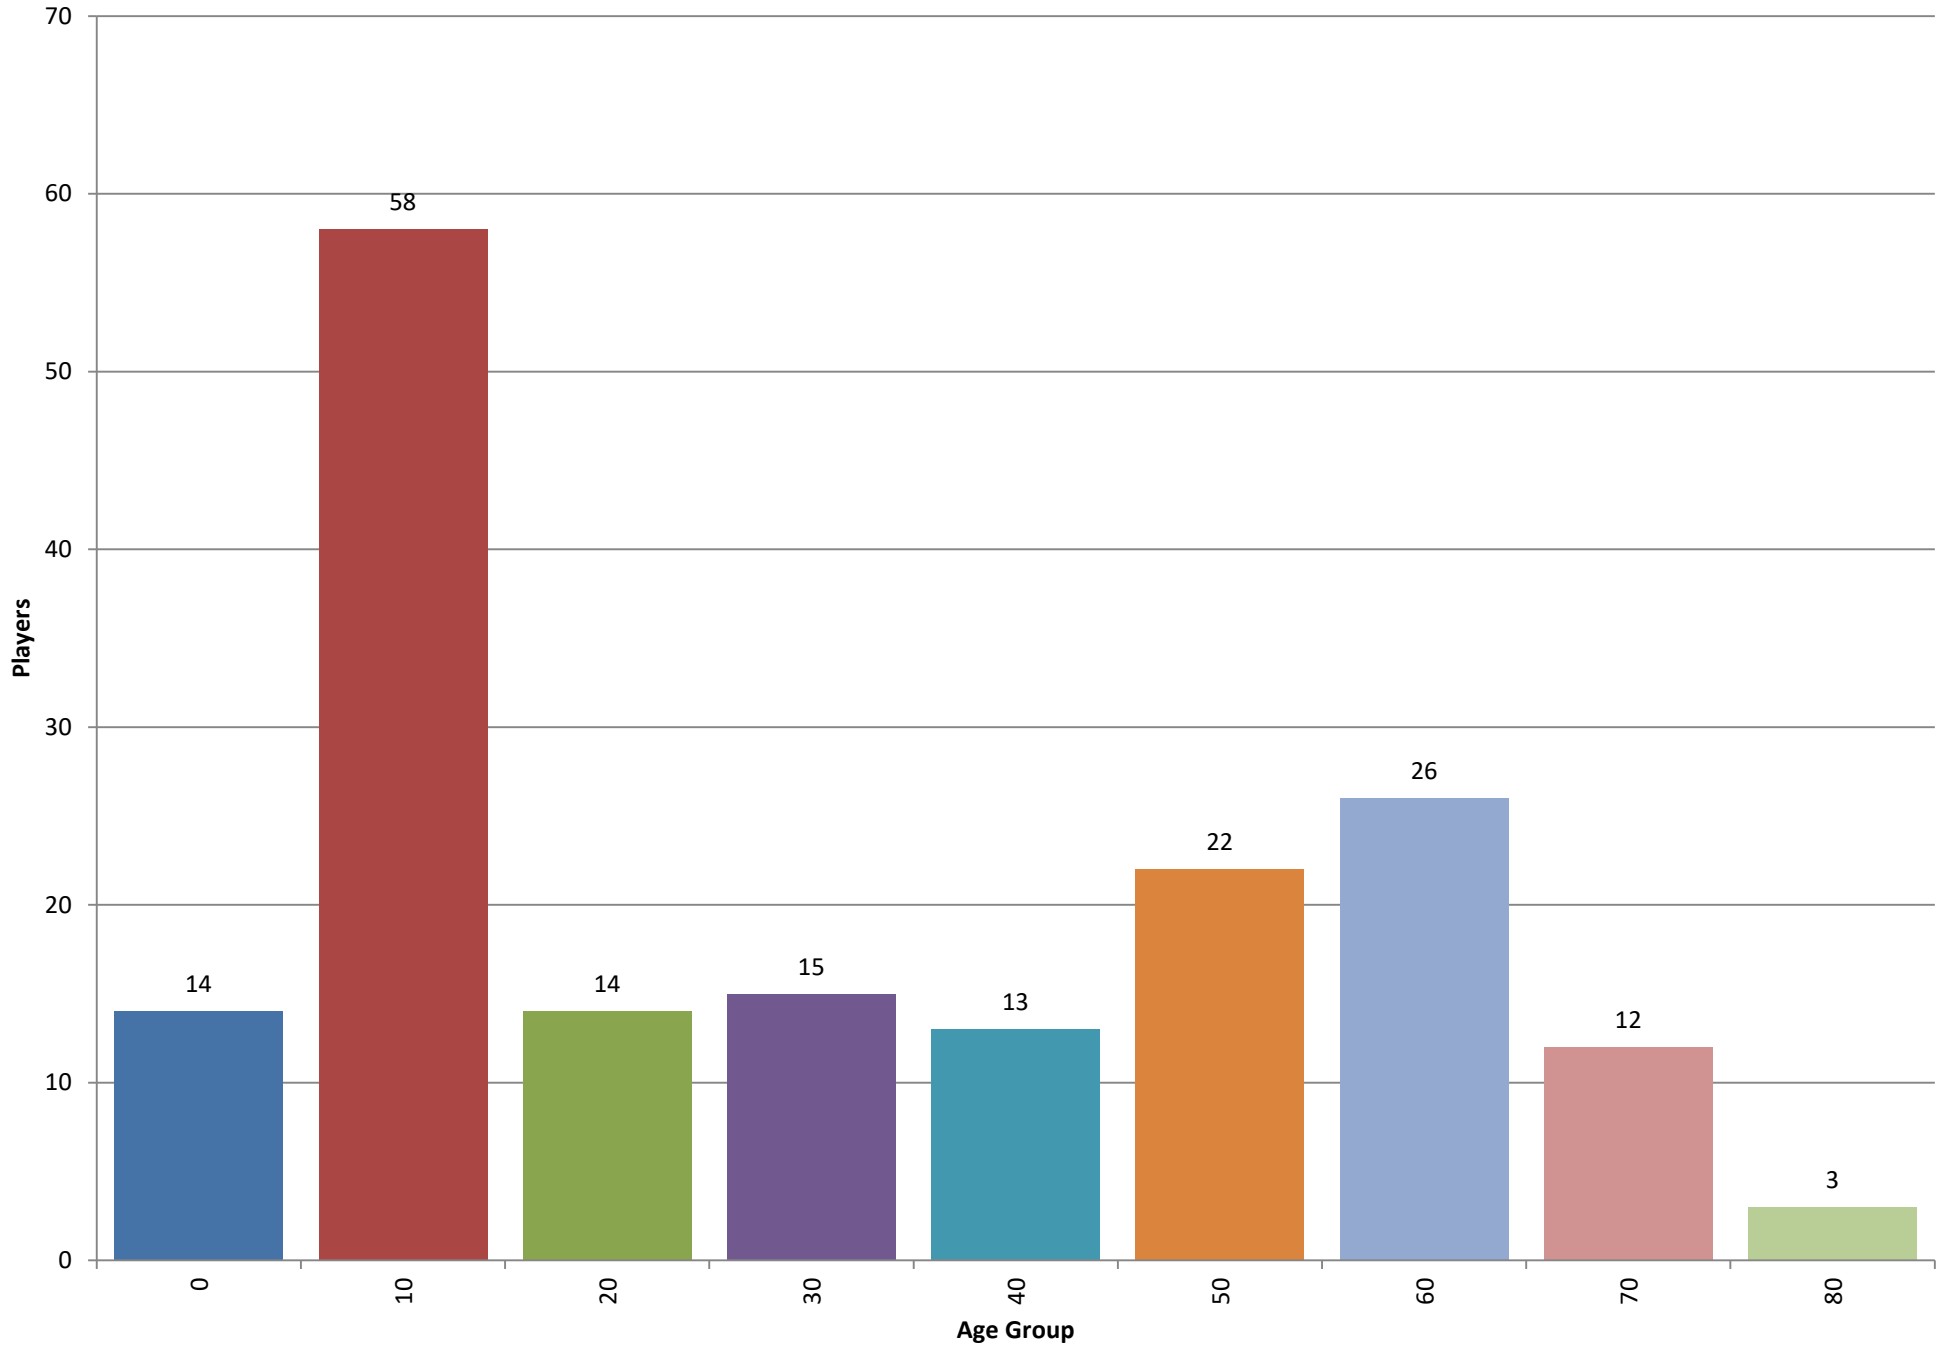

## Charts in this PDF

- 1 Players by Age - Most Recent Year - bar graph
- 2 Players by Age - Most Recent Year - pie chart
- 3 How many players appeared how many events ago - Including the most recent event
- 4 How many players appeared how many events ago - Excluding the most recent event
- 5 Cities with 4 or more players - Last 3 Years
- 6 Players located - North, South or Equal with Natick - Last 3 Years
- 7 Players located - East, West or Equal with Natick - Last 3 Years
- 8 Players located - North/South, East/West or Equal with Natick - Last 3 Years
- 9 MCC Players who played away from the Club by Age - Played at the MCC in last 3 years and a MACA or CCA event - bar chart
- 10 MCC Players who played away from the Club by Age - Played at the MCC in last 3 years and a MACA or CCA event - pie chart
- 11 MCC Players who played away from the Club by Rating - Played at the MCC in last 3 years and a MACA or CCA event - bar chart
- 12 MCC Players who played away from the Club by Rating - Played at the MCC in last 3 years and a MACA or CCA event - pie chart

# Players by Age

Most Recent Year - bar graph

# Players by Age

Most Recent Year - pie chart

# How many players appeared how many events ago Including the most recent event