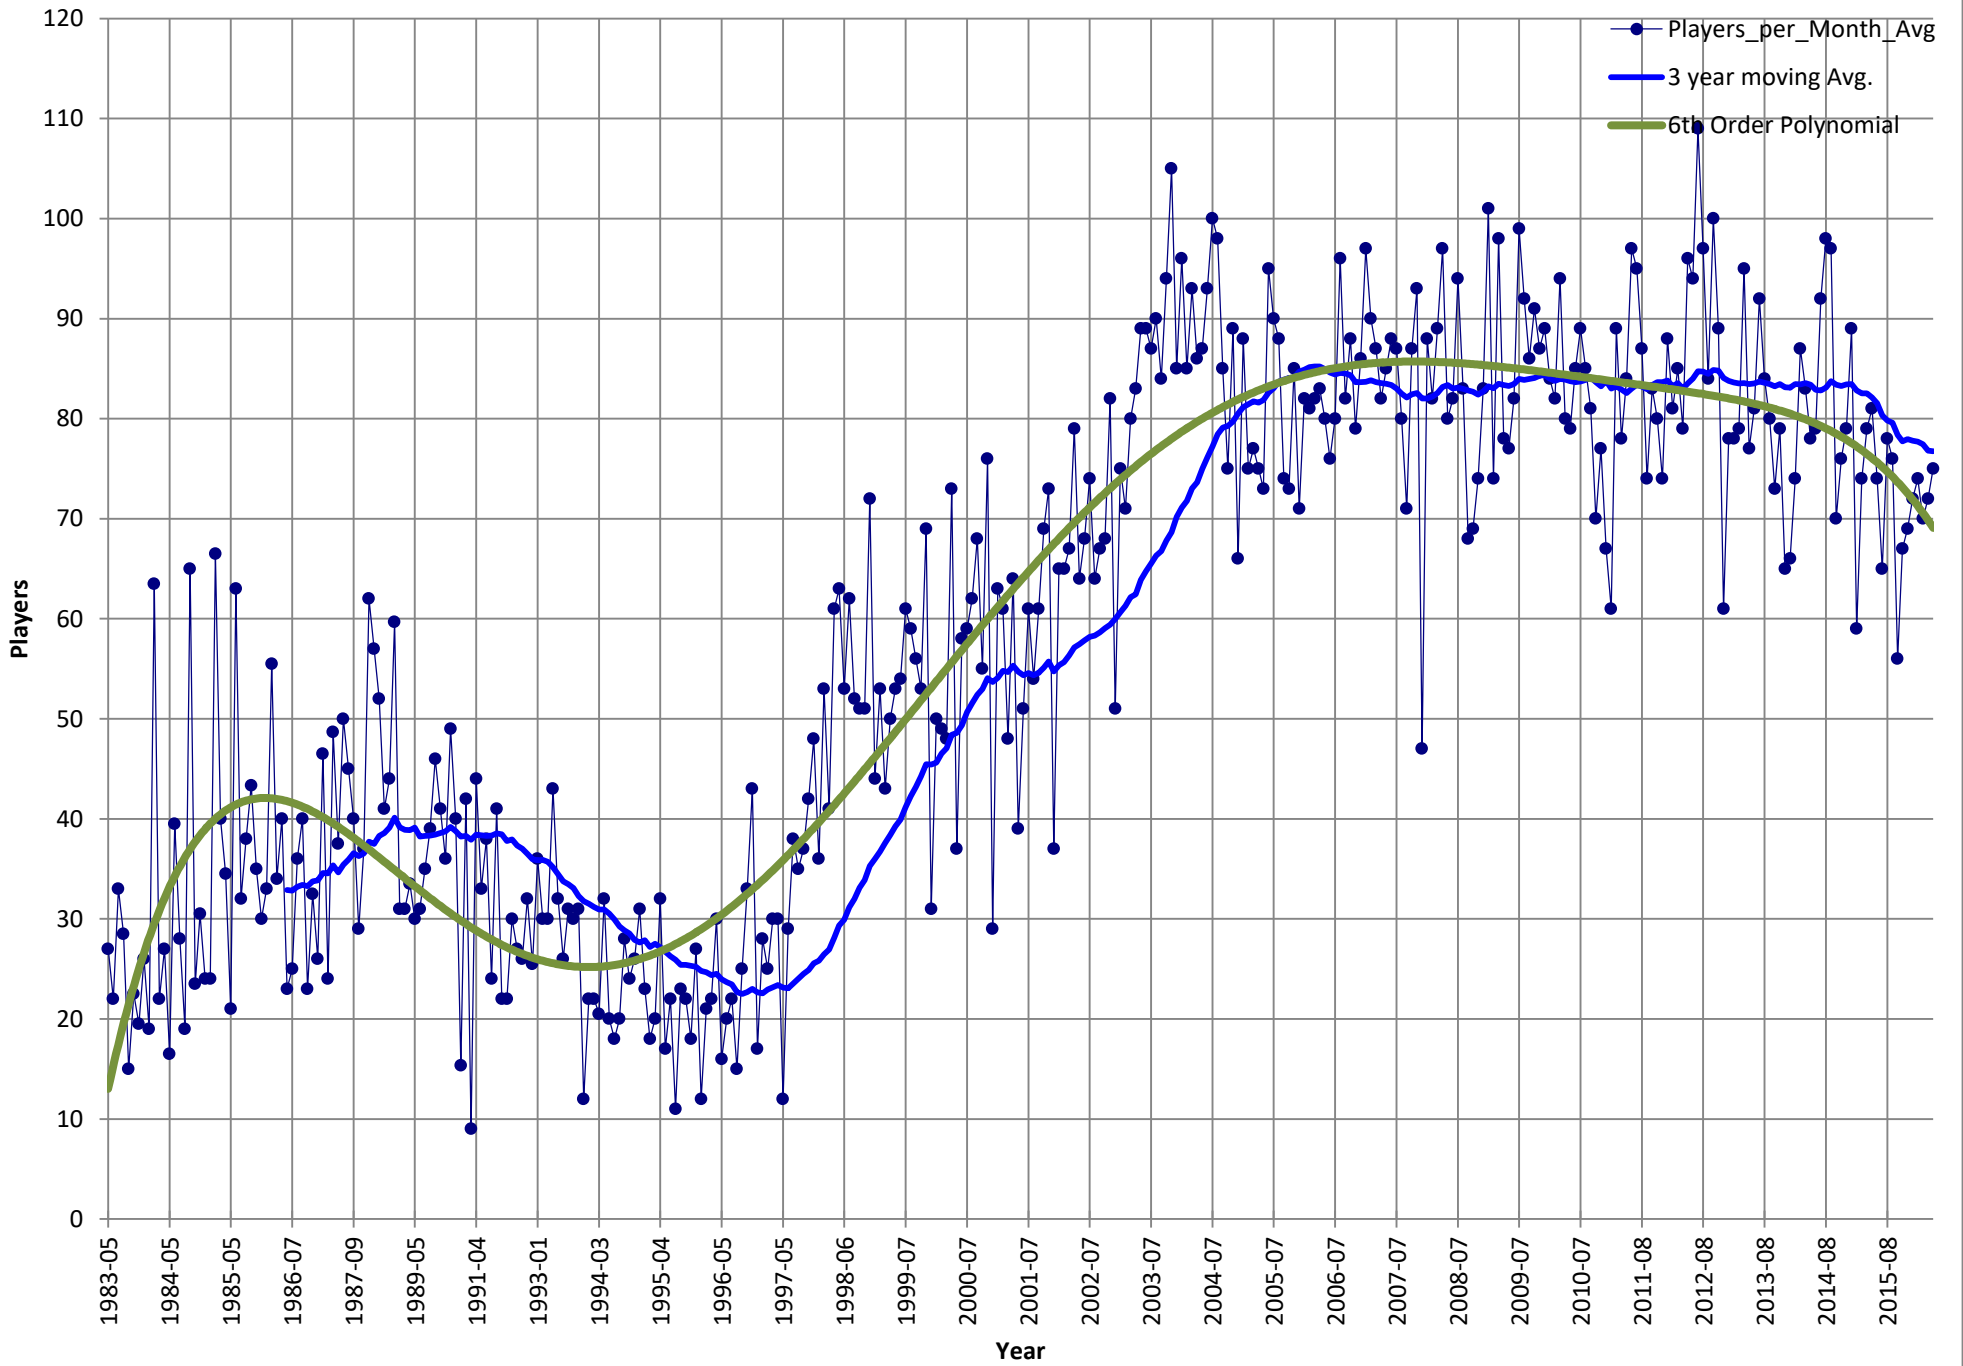

Charts in this PDF

- 1 Average Attendance per Month
- 2 Average Attendance by Month detailed
- 3 Attendance by Month over last 3 years
- 4 Attendance Trend
- 5 Attendance per Month per Section
- 6 Attendance per Month per Section 3D view
- 7 Attendance per Month per Section - Difference from the ideal of 20 players per section

Average Attendance per Month

Average Attendance by Month detailed

Attendance by Month over last 3 years

Attendance Trend

Attendance per Month per Section

Attendance per Month per Section

Difference from the ideal of 20 players per section

Month and Sections