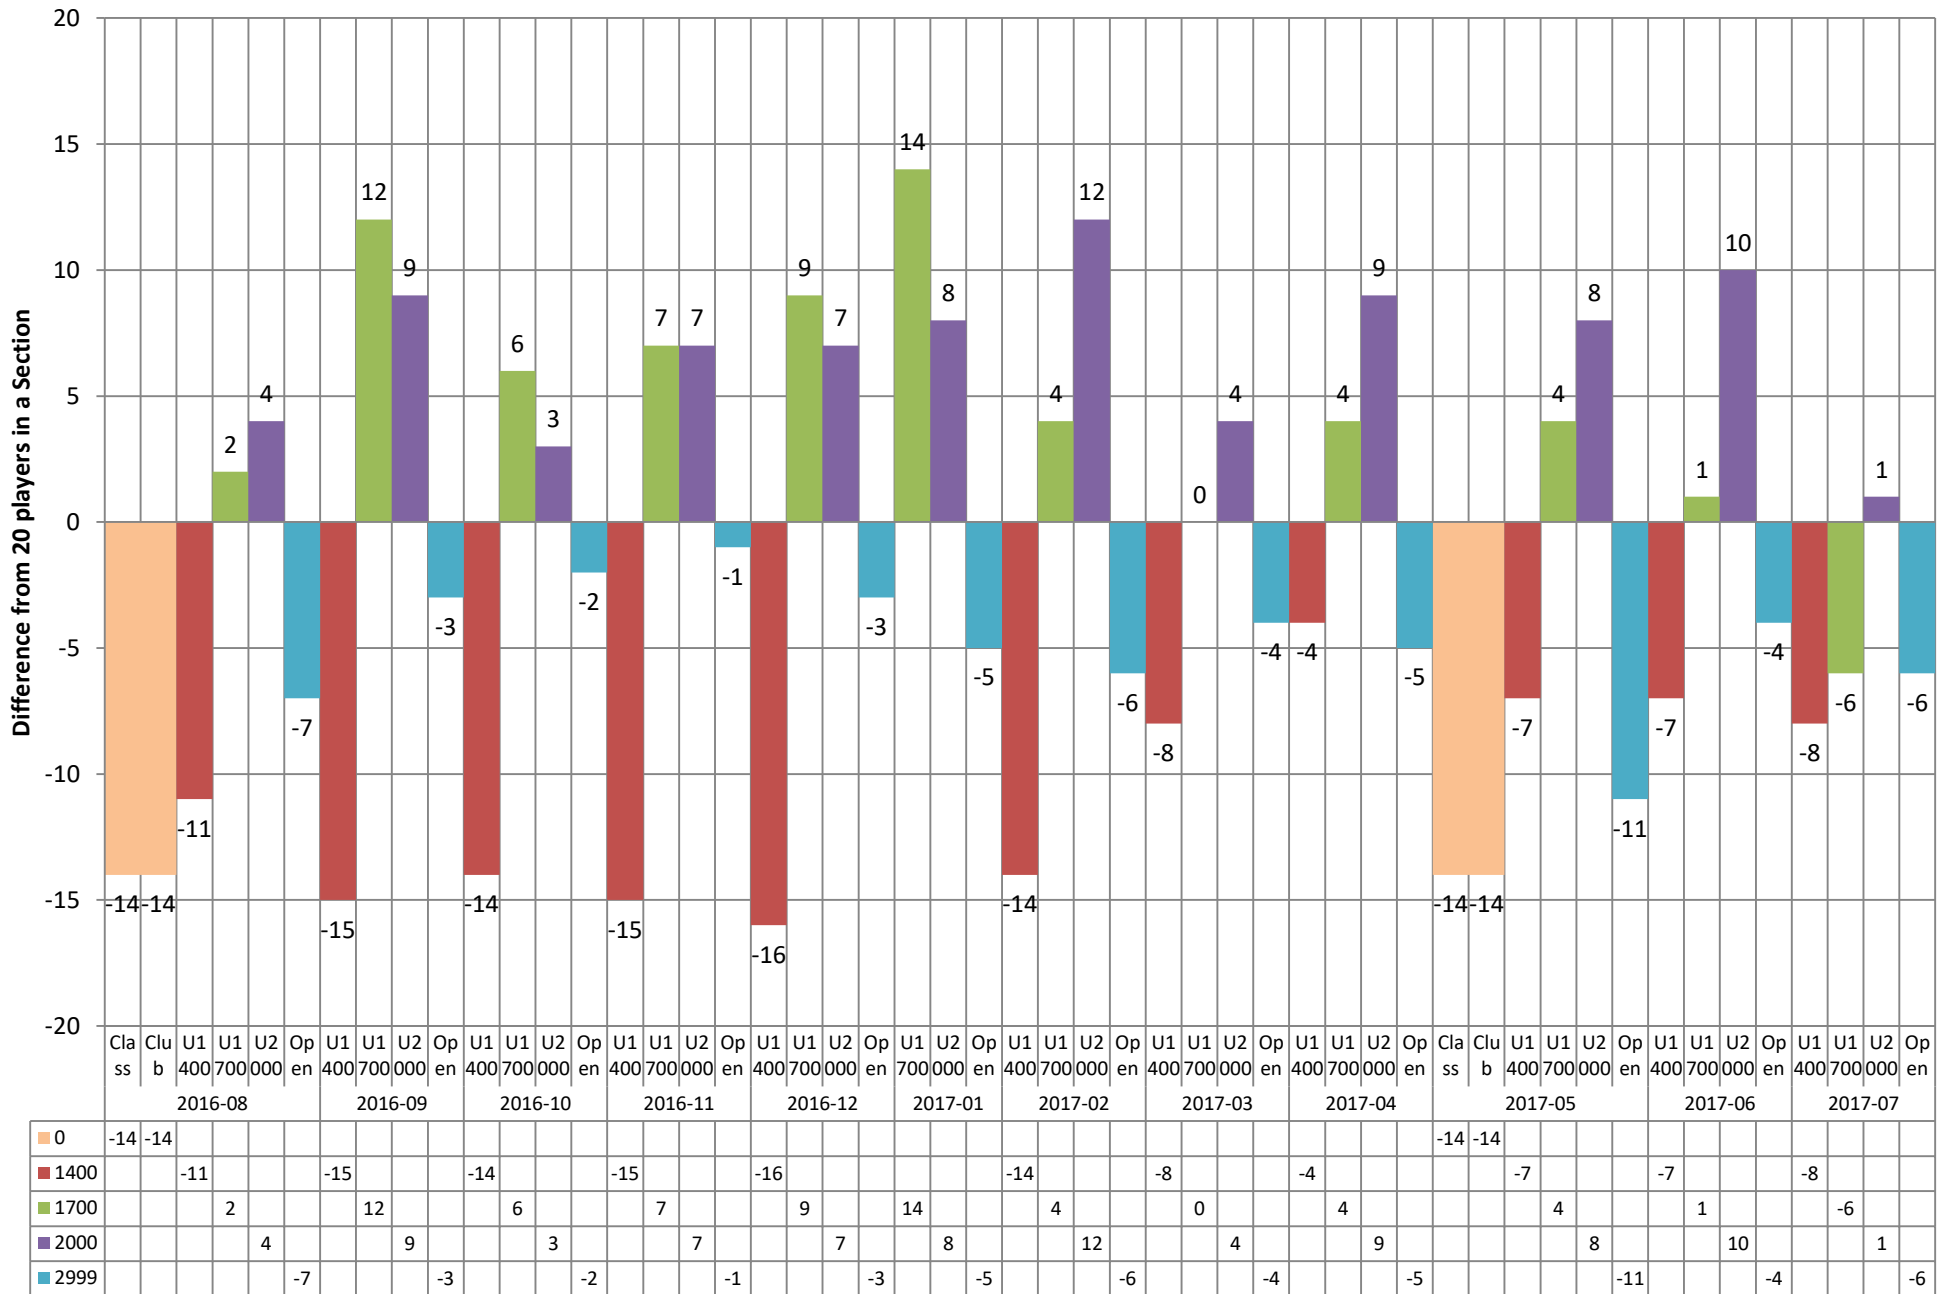

Charts in this PDF

- 1 Average Attendance per Month
- 2 Average Attendance by Month detailed
- 3 Attendance by Month over last 3 years
- 4 Attendance Trend
- 5 Attendance per Month per Section
- 6 Attendance per Month per Section 3D view
- 7 Attendance per Month per Section - Difference from the ideal of 20 players per section

Average Attendance per Month

Average Attendance by Month detailed

Attendance by Month over last 3 years

Attendance Trend

Attendance per Month per Section

Attendance per Month per Section

Difference from the ideal of 20 players per section

Month and Sections