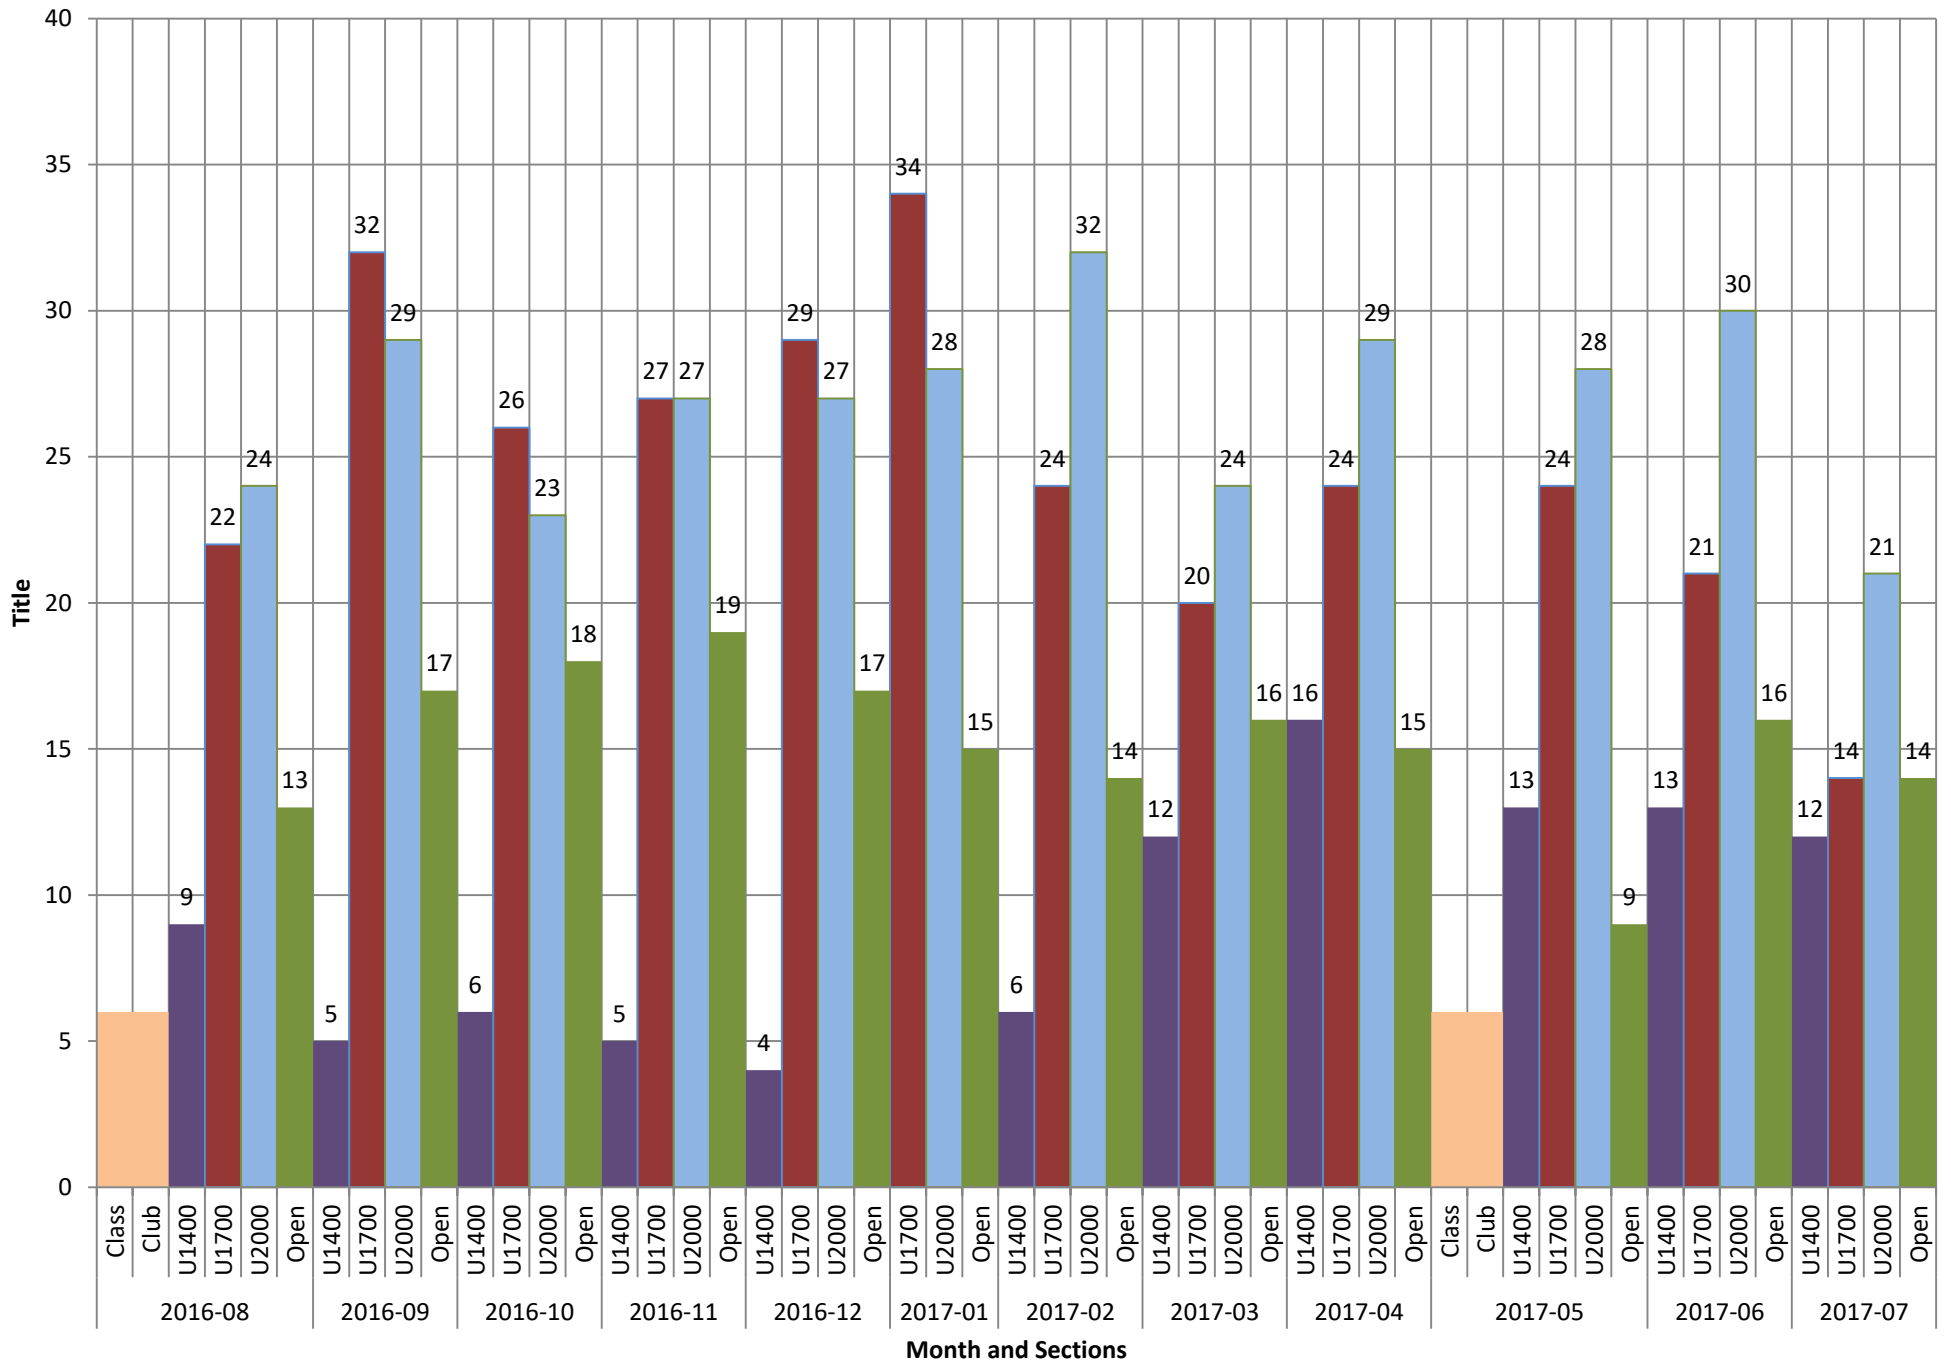

Charts in this PDF

- 1 Average Attendance per Month
- 2 Average Attendance by Month detailed
- 3 Attendance by Month over last 3 years
- 4 Attendance Trend
- 5 Attendance per Month per Section
- 6 Attendance per Month per Section 3D view
- 7 Attendance per Month per Section - Difference from the ideal of 20 players per section

Average Attendance per Month

Average Attendance by Month detailed

Attendance by Month over last 3 years

Attendance Trend

Attendance per Month per Section

Attendance per Month per Section

Difference from the ideal of 20 players per section

Month and Sections