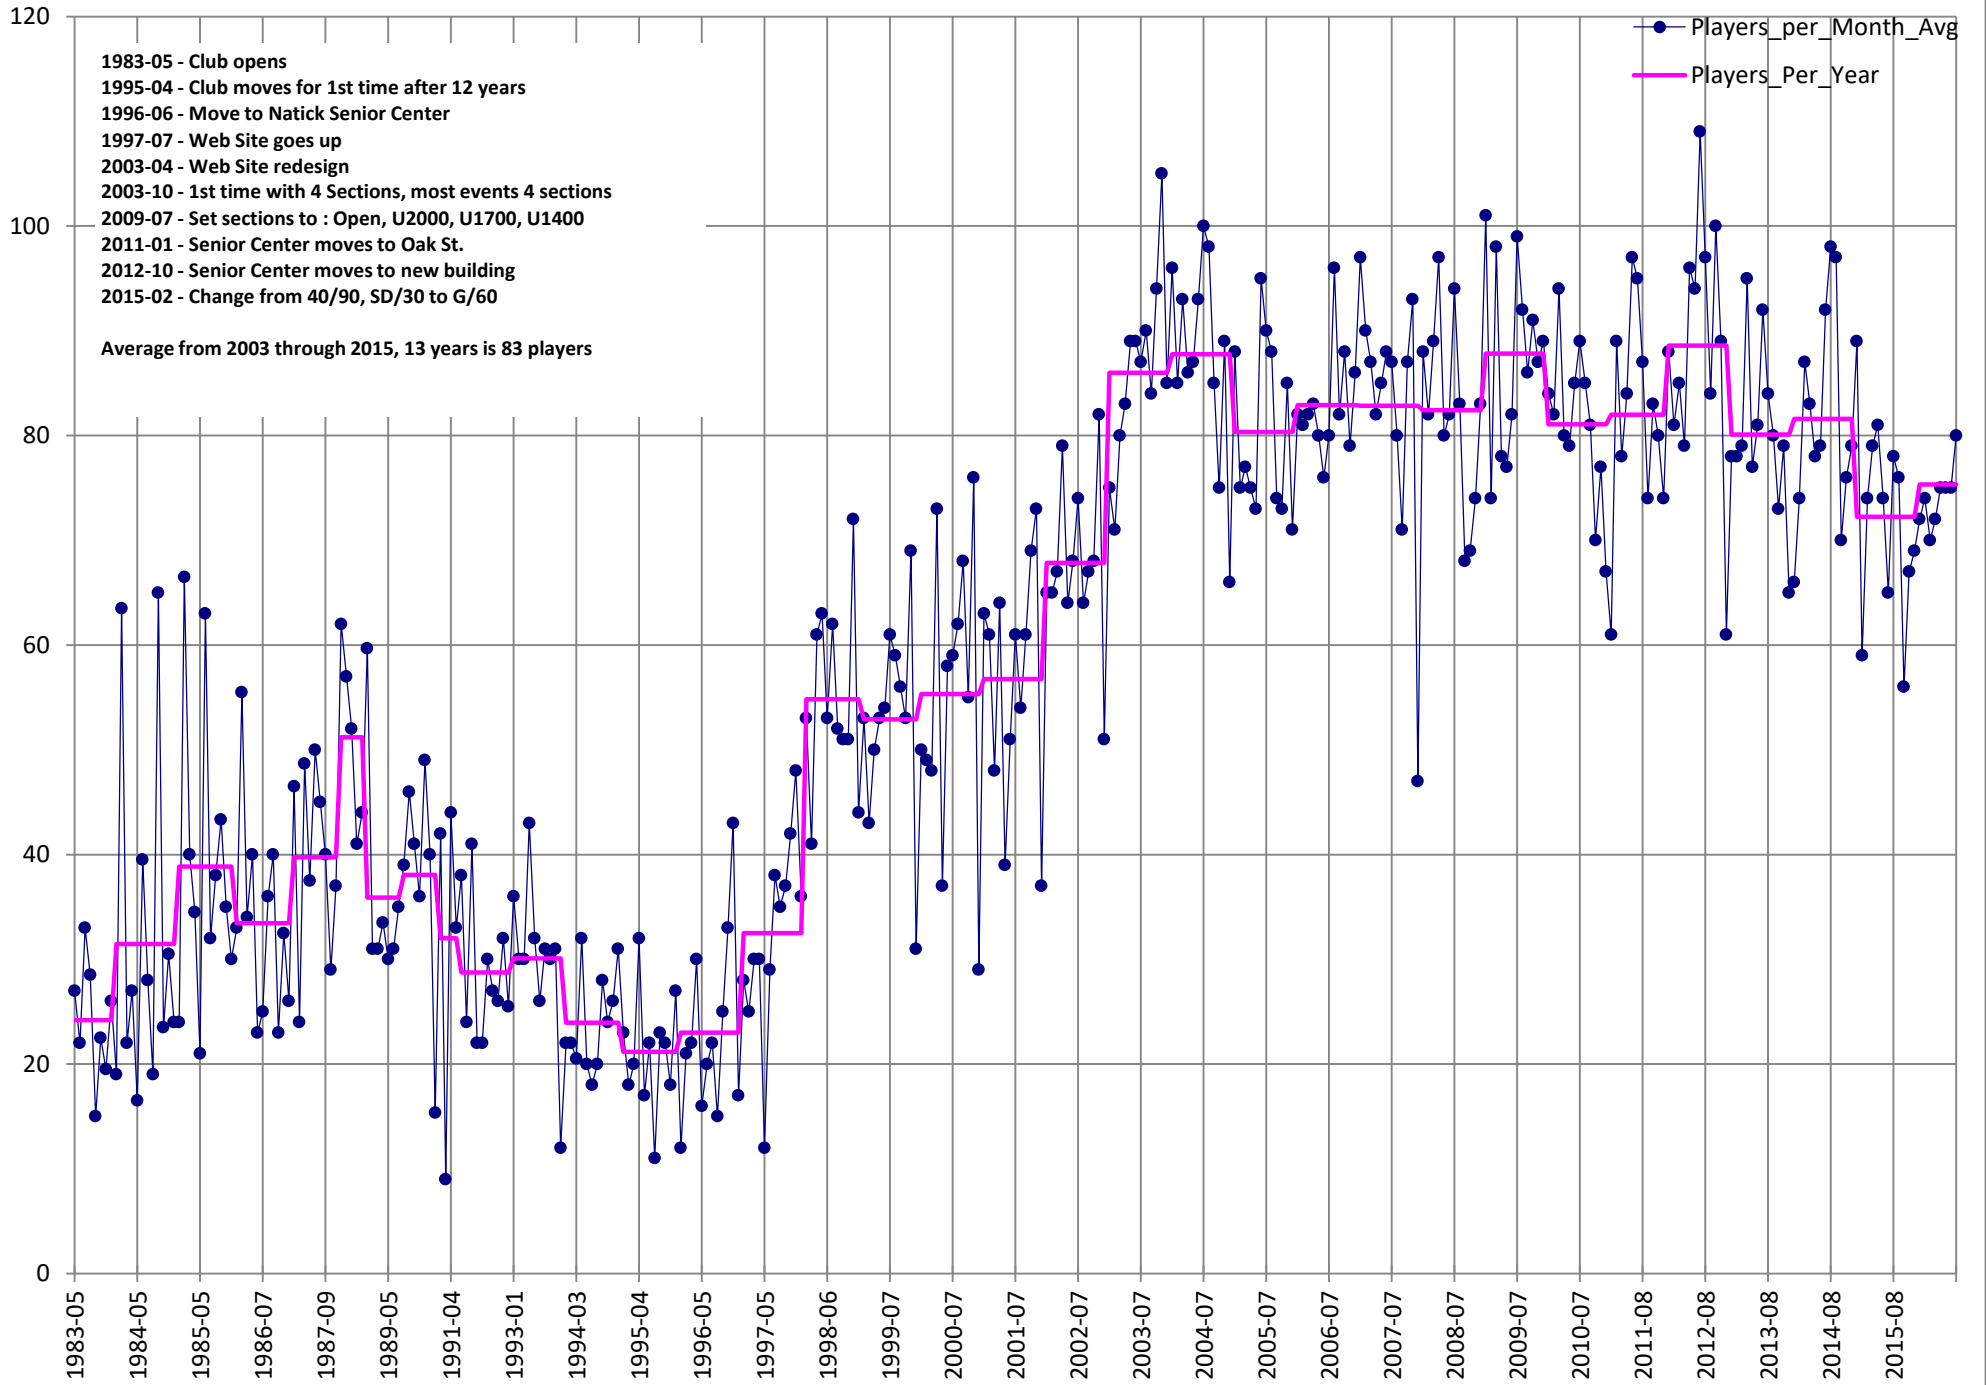

Charts in this PDF

- 1 Average Attendance per Month
- 2 Average Attendance by Month detailed
- 3 Attendance by Month over last 3 years
- 4 Attendance Trend
- 5 Attendance per Month per Section
- 6 Attendance per Month per Section 3D view
- 7 Attendance per Month per Section - Difference from the ideal of 20 players per section

Average Attendance per Month

Average Attendance by Month detailed

Attendance by Month over last 3 years

Attendance Trend

Attendance per Month per Section

Attendance per Month per Section

Difference from the ideal of 20 players per section

Month and Sections