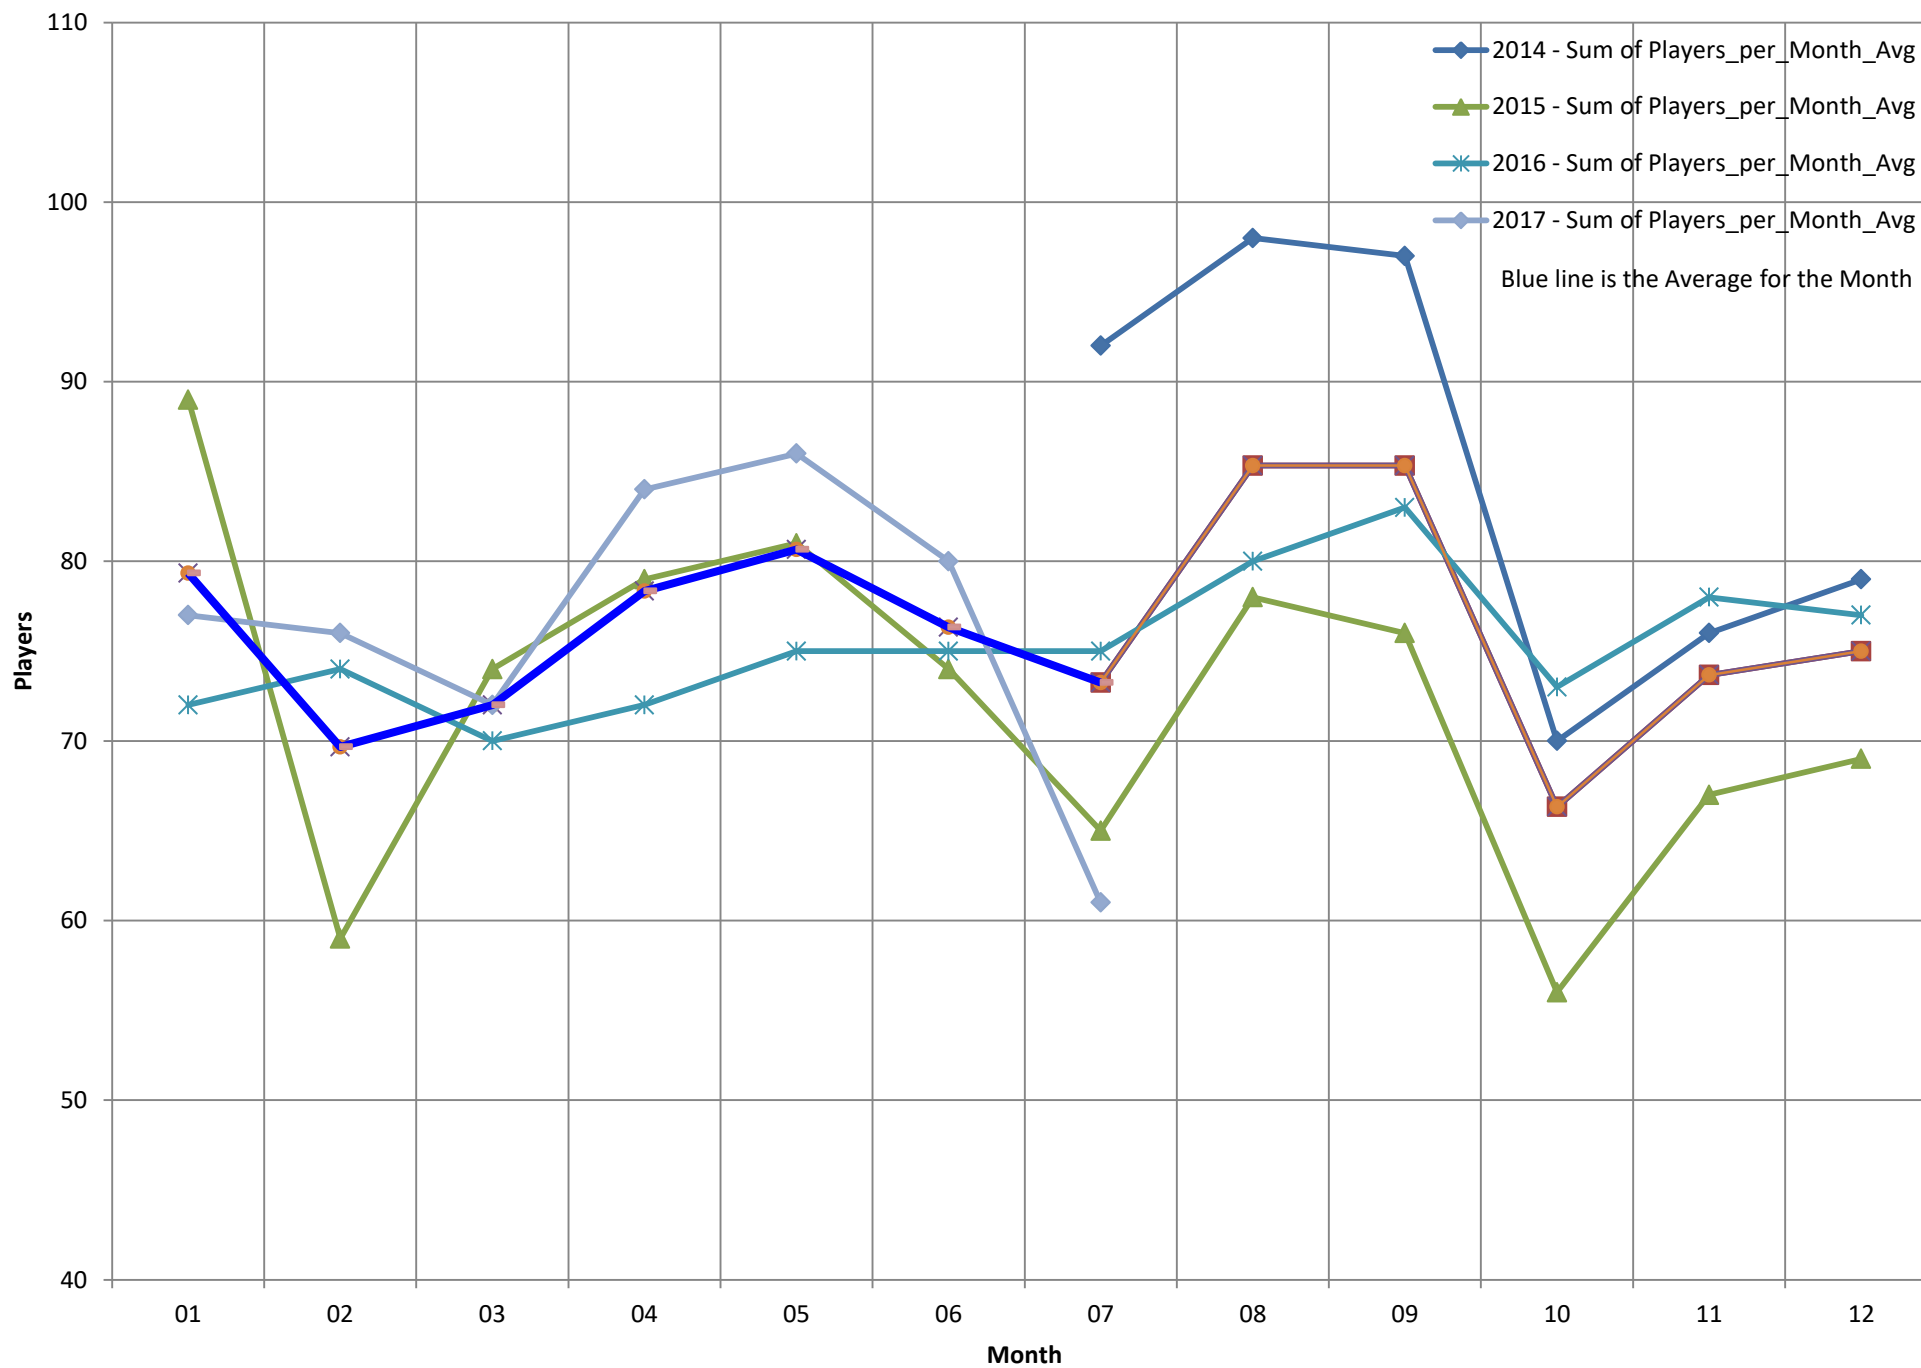

Charts in this PDF

- 1 Average Attendance per Month
- 2 Average Attendance by Month detailed
- 3 Attendance by Month over last 3 years
- 4 Attendance Trend
- 5 Attendance per Month per Section
- 6 Attendance per Month per Section 3D view
- 7 Attendance per Month per Section - Difference from the ideal of 20 players per section

Average Attendance per Month

Average Attendance by Month detailed

Attendance by Month over last 3 years

Attendance Trend

Attendance per Month per Section

Attendance per Month per Section

Difference from the ideal of 20 players per section

Month and Sections